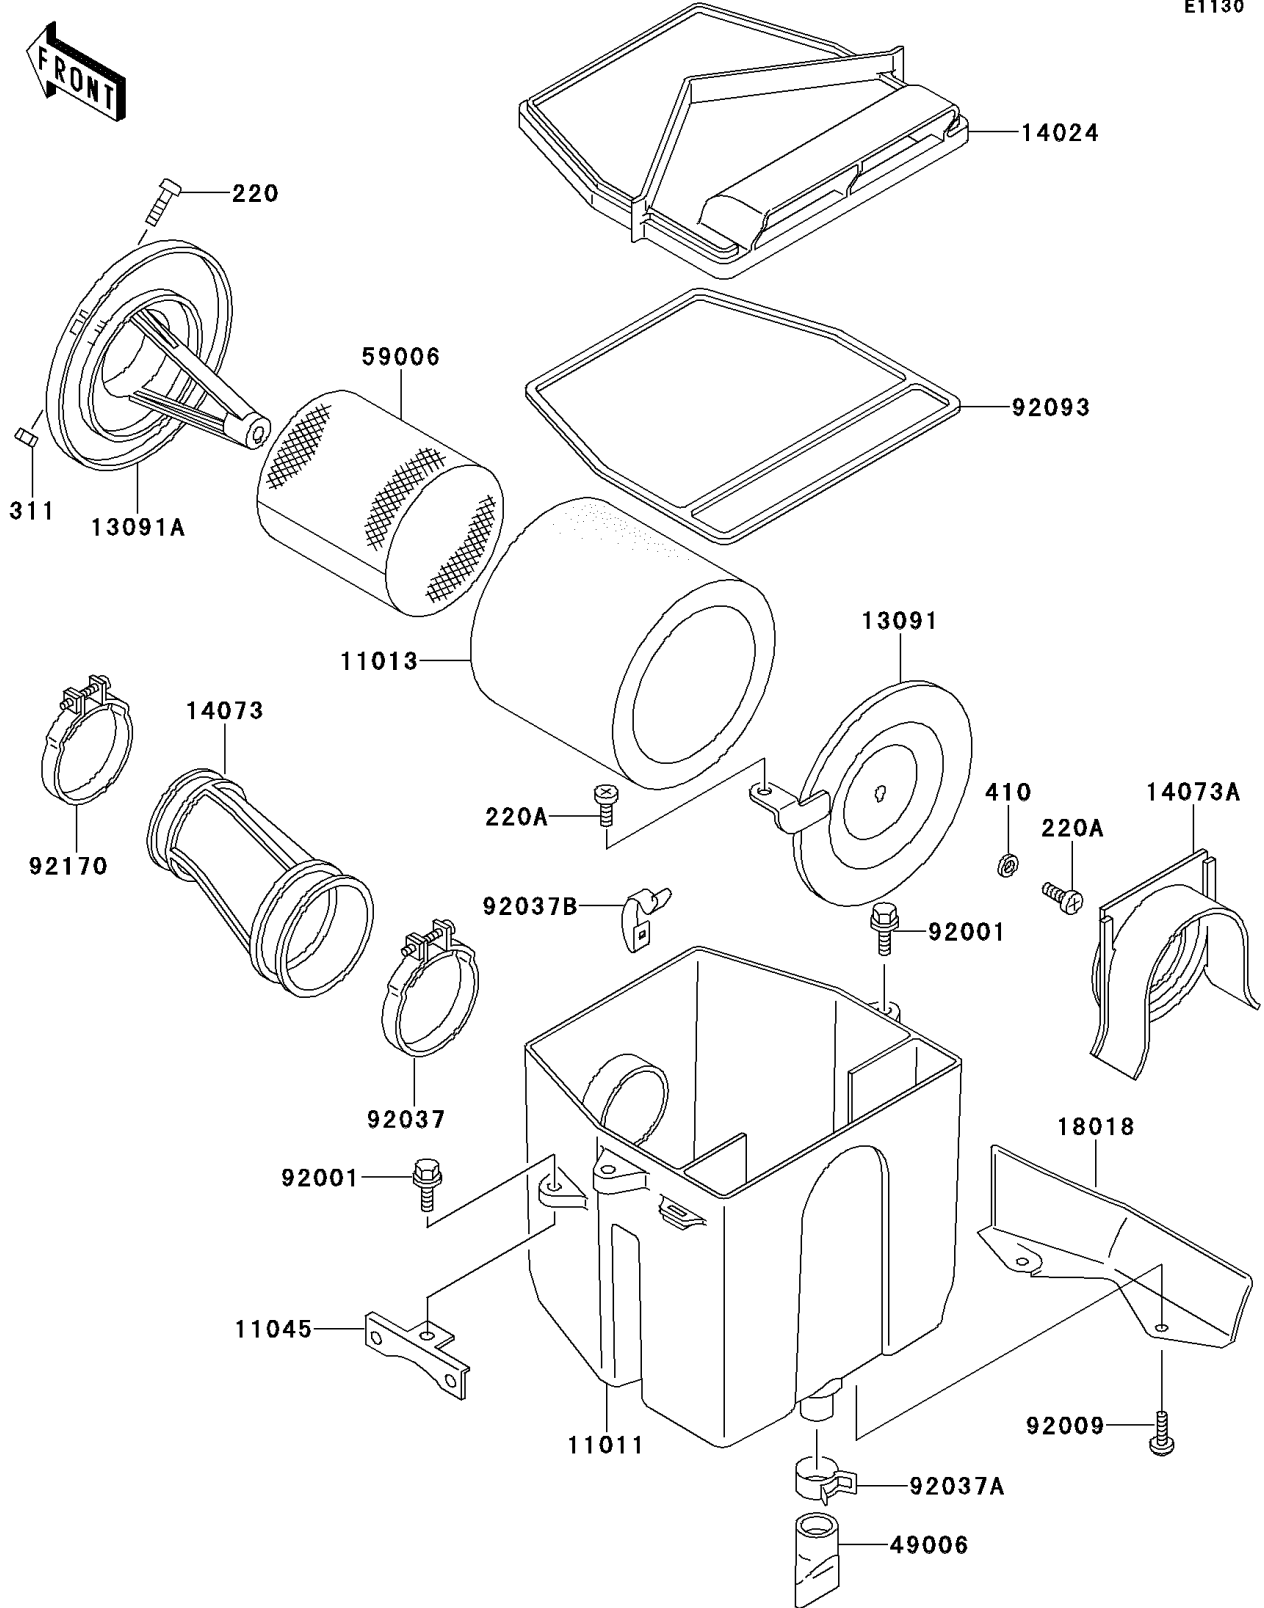

# 1992 Bayou 220 PARTS DIAGRAM

Air Cleaner

E1130

# 1992 Bayou 220 PARTS LIST

## Air Cleaner

| ITEM NAME                          | PART NUMBER | QUANTITY |
|------------------------------------|-------------|----------|
| SCREW-PAN-CROS (Ref # 220)         | 220B0516    | 1        |
| SCREW-PAN-CROS,6X14 (Ref # 220A)   | 220B0614    | 2        |
| NUT-HEX (Ref # 311)                | 311B0500    | 1        |
| WASHER-PLAIN-SMALL,6MM (Ref # 410) | 410B0600    | 1        |
| CASE-AIR FILTER (Ref # 11011)      | 11011-1260  | 1        |
| ELEMENT-AIR FILTER (Ref # 11013)   | 11013-1158  | 1        |
| BRACKET,REGULATOR (Ref # 11045)    | 11045-1786  | 1        |
| HOLDER,ELEMENT (Ref # 13091)       | 13091-1488  | 1        |
| HOLDER,ELEMENT (Ref # 13091A)      | 13091-1510  | 1        |
| COVER,AIR FILTER (Ref # 14024)     | 14024-1489  | 1        |
| DUCT,CARBURETOR (Ref # 14073)      | 14073-1312  | 1        |
| DUCT,AIR FILTER (Ref # 14073A)     | 14073-1313  | 1        |
| PLATE-HEAT GUARD (Ref # 18018)     | 18018-1077  | 1        |
| BOOT (Ref # 49006)                 | 49006-1199  | 2        |
| ARRESTER-FLAME (Ref # 59006)       | 59006-1052  | 1        |
| BOLT,6X18 (Ref # 92001)            | 92001-1342  | 3        |
| SCREW,TAPPING,5X10 (Ref # 92009)   | 92009-1332  | 2        |
| CLAMP,57MM,BLACK (Ref # 92037)     | 92037-1452  | 1        |
| CLAMP (Ref # 92037A)               | 92037-1460  | 2        |
| CLAMP,AIR FILTER (Ref # 92037B)    | 92037-1783  | 4        |
| SEAL,AIR FILTER (Ref # 92093)      | 92093-1241  | 1        |
| CLAMP (Ref # 92170)                | 92170-1006  | 1        |