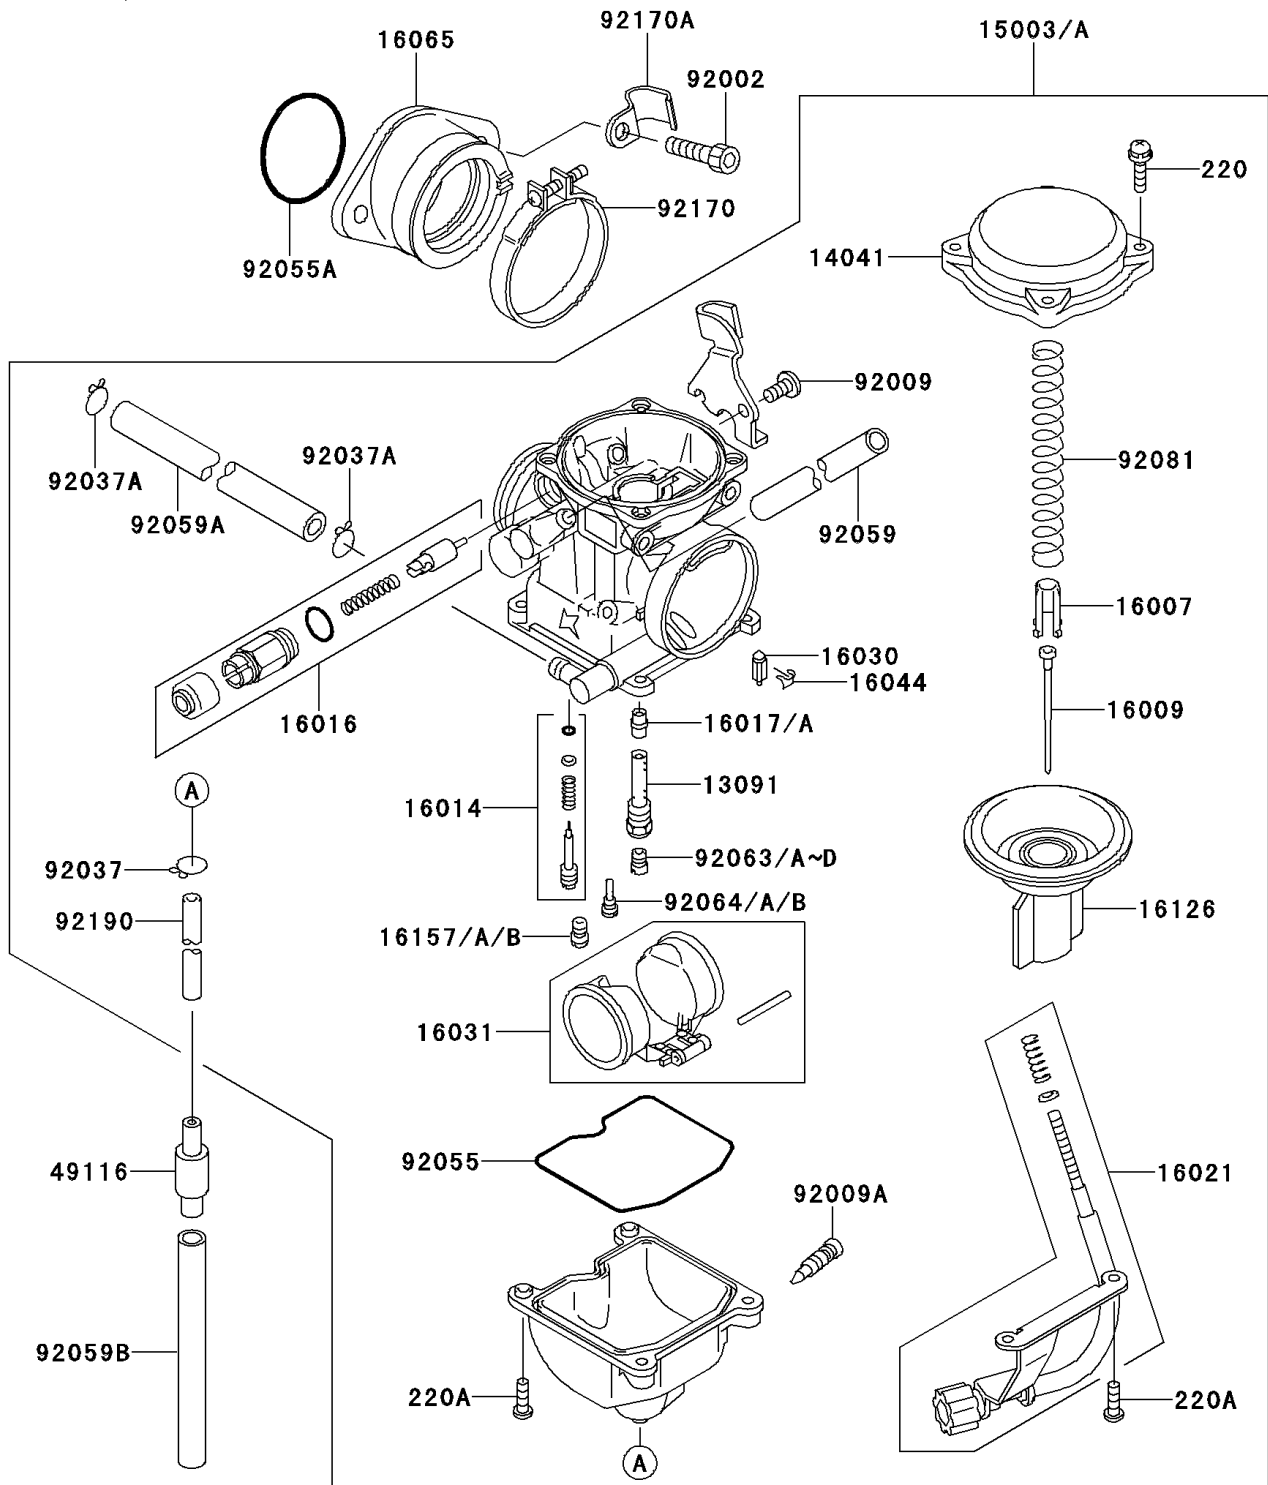

# 2001 Bayou 300 PARTS DIAGRAM

Carburetor

E1611

### Carburetor

ITEM NAME	PART NUMBER	QUANTITY
HOLDER,NEEDLE JET (Ref # 13091)	13091-1259	1
TOP-CHAMBER,MIXING,INSIDE (Ref # 14041)	14041-1077	1
SEAT-SPRING,THROTTLE VALVE (Ref # 16007)	16007-1120	1
NEEDLE-JET,N74T (Ref # 16009)	16009-1874	1
SCREW-PILOT AIR (Ref # 16014)	16014-1081	1
PLUNGER,STARTER (Ref # 16016)	16016-1101	1
SCREW-THROTTLE STOP (Ref # 16021)	16021-1175	1
VALVE-FLOAT (Ref # 16030)	16030-1007	1
FLOAT (Ref # 16031)	16031-1077	1
CLAMP,FLOAT VALVE (Ref # 16044)	16044-007	1
HOLDER-CARBURETOR (Ref # 16065)	16065-1301	1
VALVE,VACUUM (Ref # 16126)	16126-1199	1
JET-STARTER,#65 (Ref # 16157)	16157-1063	1
JET-STARTER,#68 (Ref # 16157A)	16157-1064	1
JET-STARTER,#70 (Ref # 16157B)	16157-1065	1
VALVE-ASSY (Ref # 49116)	49116-1126	1
BOLT,6X16 (Ref # 92002)	92002-1143	2
SCREW,5X10 (Ref # 92009)	92009-1365	1
SCREW,DRAIN,M6X0.75 (Ref # 92009A)	92009-1551	1
CLAMP,TUBE (Ref # 92037)	92037-1201	1
CLAMP,TUBE (Ref # 92037A)	92037-1531	2
RING-O,FLOAT CHAMBER (Ref # 92055)	92055-1222	1
RING-O,38MM (Ref # 92055A)	92055-1295	1
TUBE,6.5X9.5X350 (Ref # 92059)	92059-1237	1
TUBE,6.5X11.5X150 (Ref # 92059A)	92059-1463	1
TUBE,7X10X100 (Ref # 92059B)	92059-1736	1
SCREW-PAN-CROS (Ref # 220)	220B0408	4
SCREW-PAN-CROS (Ref # 220A)	220D0414	4
JET-MAIN,#125 (Ref # 92063)	92063-1069	1

### Carburetor

ITEM NAME	PART NUMBER	QUANTITY
JET-MAIN,#120 (Ref # 92063A)	92063-1072	1
JET-MAIN,#122 (Ref # 92063B)	92063-1073	1
JET-MAIN,#128 (Ref # 92063C)	92063-1074	1
JET-MAIN,#130 (Ref # 92063D)	92063-1075	1
JET-PILOT,#35 (Ref # 92064)	92064-1101	1
JET-PILOT,#38 (Ref # 92064A)	92064-1119	1
JET-PILOT,#40 (Ref # 92064B)	92064-1125	1
SPRING,VACUUM VALVE (Ref # 92081)	92081-1775	1
CLAMP (Ref # 92170)	92170-1438	1
CLAMP (Ref # 92170A)	92170-1552	1
TUBE,4.5X8X330 (Ref # 92190)	92190-1557	1
CARBURETOR-ASSY (Ref # 15003)	15003-1212	1
CARBURETOR-ASSY (Ref # 15003A)	15003-1361	1
JET-NEEDLE,#6 (Ref # 16017)	16017-1270	1
JET-NEEDLE,#6 (Ref # 16017A)	16017-1286	1