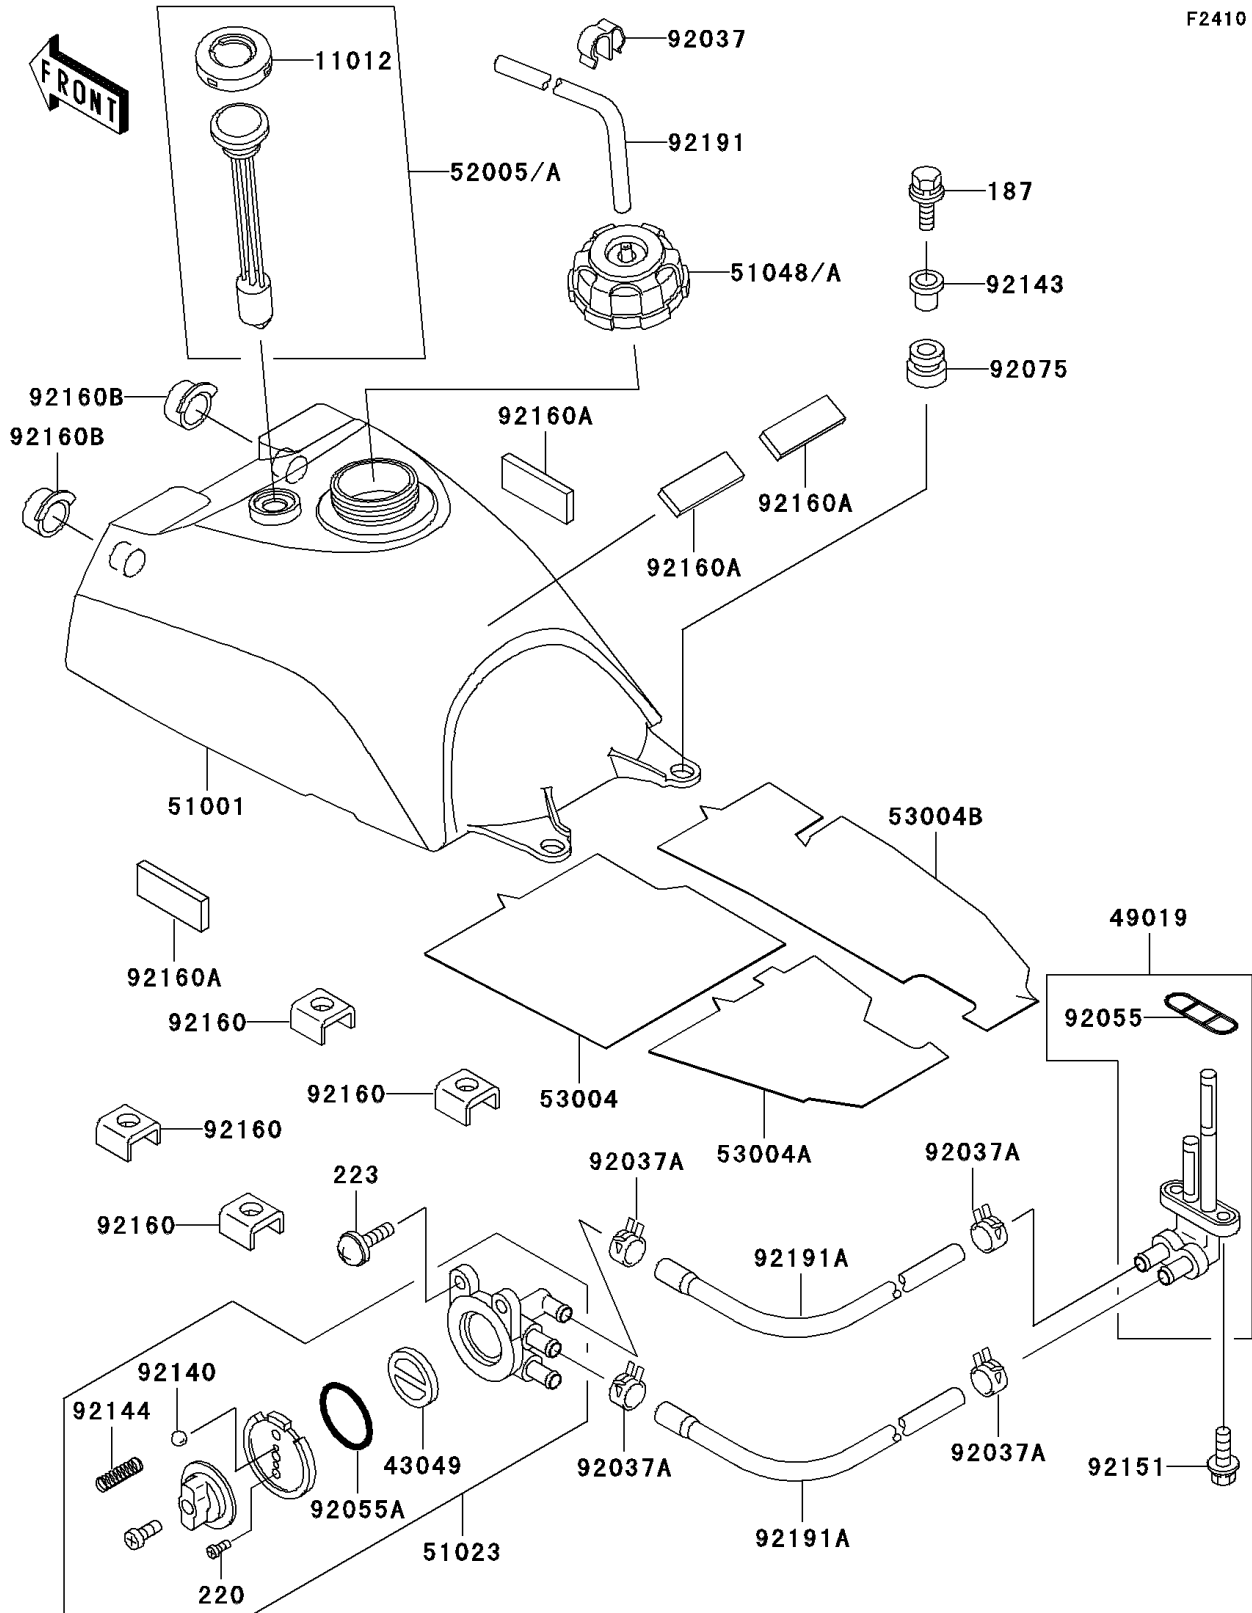

2000 Prairie 300 4X4 PARTS DIAGRAM

Fuel Tank

F2410

2000 Prairie 300 4X4 PARTS LIST

Fuel Tank

ITEM NAME	PART NUMBER	QUANTITY
BOLT-UPSET-WSP,6X35 (Ref # 187)	187G0635	2
SCREW-PAN-CROS,3X8 (Ref # 220)	220B0308	2
SCREW-PAN-WS-CROS,6X10 (Ref # 223)	223C0610	2
CAP,FUEL GAUGE (Ref # 11012)	11012-1627	1
PACKING,TAP VALVE (Ref # 43049)	43049-1066	1
FILTER-FUEL (Ref # 49019)	49019-1084	1
TANK-COMP-FUEL (Ref # 51001)	51001-1542	1
TAP-ASSY,FUEL (Ref # 51023)	51023-1247	1
CAP-ASSY-TANK,FUEL (Ref # 51048)	51048-1129	1
GAUGE,FUEL (Ref # 52005)	52005-1121	1
MAT,FUEL TANK,LH (Ref # 53004)	53004-1125	1
MAT,FUEL TANK,CNT,RR (Ref # 53004A)	53004-1126	1
MAT,FUEL TANK,RH (Ref # 53004B)	53004-1127	1
CLAMP (Ref # 92037)	92037-1458	1
CLAMP,TUBE (Ref # 92037A)	92037-1505	4
RING-O,FUEL TAP PACKING (Ref # 92055)	92055-1112	1
RING-O,TAP LEVER (Ref # 92055A)	92055-1419	1
DAMPER (Ref # 92075)	92075-1787	2
BALL,STAINLESS,5/32" (Ref # 92140)	92140-1051	1
COLLAR,L=19.6 (Ref # 92143)	92143-1100	2
SPRING,FUEL TAP KNOB (Ref # 92144)	92144-1212	1
BOLT,6X14 (Ref # 92151)	92151-1198	2
DAMPER (Ref # 92160)	92160-1773	4
DAMPER (Ref # 92160A)	92160-1834	4
DAMPER (Ref # 92160B)	92160-1909	2
TUBE,5X9.4X450 (Ref # 92191)	92191-1107	1
TUBE (Ref # 92191A)	92191-1247	2