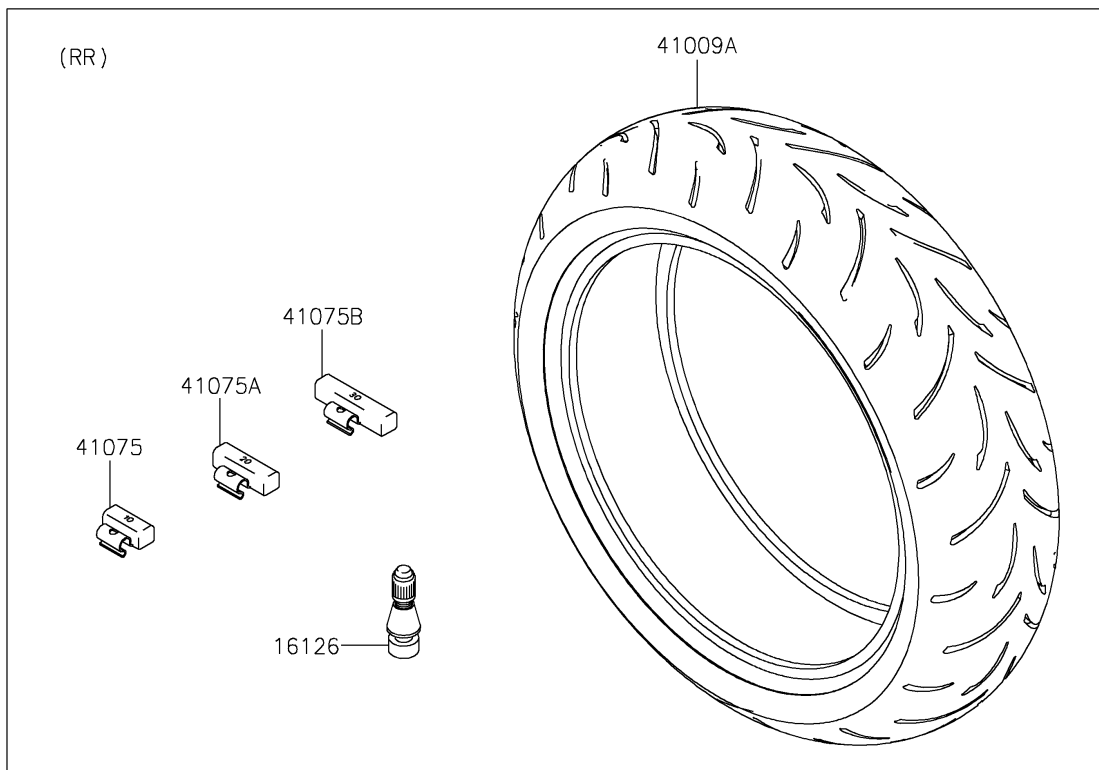

2022 Ninja ZX-6R PARTS DIAGRAM

Tires

F2210

2022 Ninja ZX-6R PARTS LIST

Tires

ITEM NAME	PART NUMBER	QUANTITY
VALVE,TIRE (Ref # 16126)	16126-1140	2
TIRE,FR,120/70ZR17(58W),BT016F (Ref # 41009)	41009-0733	1
TIRE,RR,180/55ZR17(73W),BT016R (Ref # 41009A)	41009-0734	1
BALANCER-WHEEL,10G,SILVER (Ref # 41075)	41075-0007	AR
BALANCER-WHEEL,20G,SILVER (Ref # 41075A)	41075-0008	AR
BALANCER-WHEEL,30G,SILVER (Ref # 41075B)	41075-0009	AR