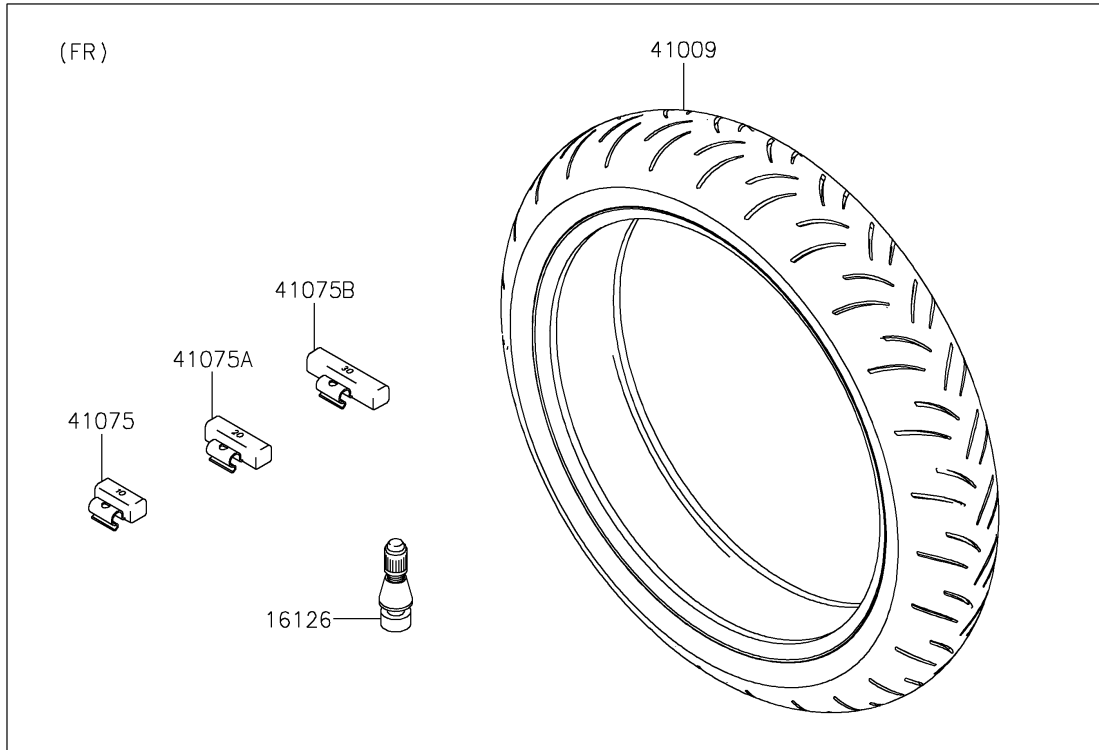

2022 Ninja ZX-6R PARTS DIAGRAM

Tires

F2210

2022 Ninja ZX-6R PARTS LIST

Tires

ITEM NAME	PART NUMBER	QUANTITY
VALVE,TIRE (Ref # 16126)	16126-1140	2
TIRE,FR,120/70ZR17(58W),BT016F (Ref # 41009)	41009-0733	1
TIRE,RR,180/55ZR17(73W),BT016R (Ref # 41009A)	41009-0734	1
BALANCER-WHEEL,10G,SILVER (Ref # 41075)	41075-0007	AR
BALANCER-WHEEL,20G,SILVER (Ref # 41075A)	41075-0008	AR
BALANCER-WHEEL,30G,SILVER (Ref # 41075B)	41075-0009	AR