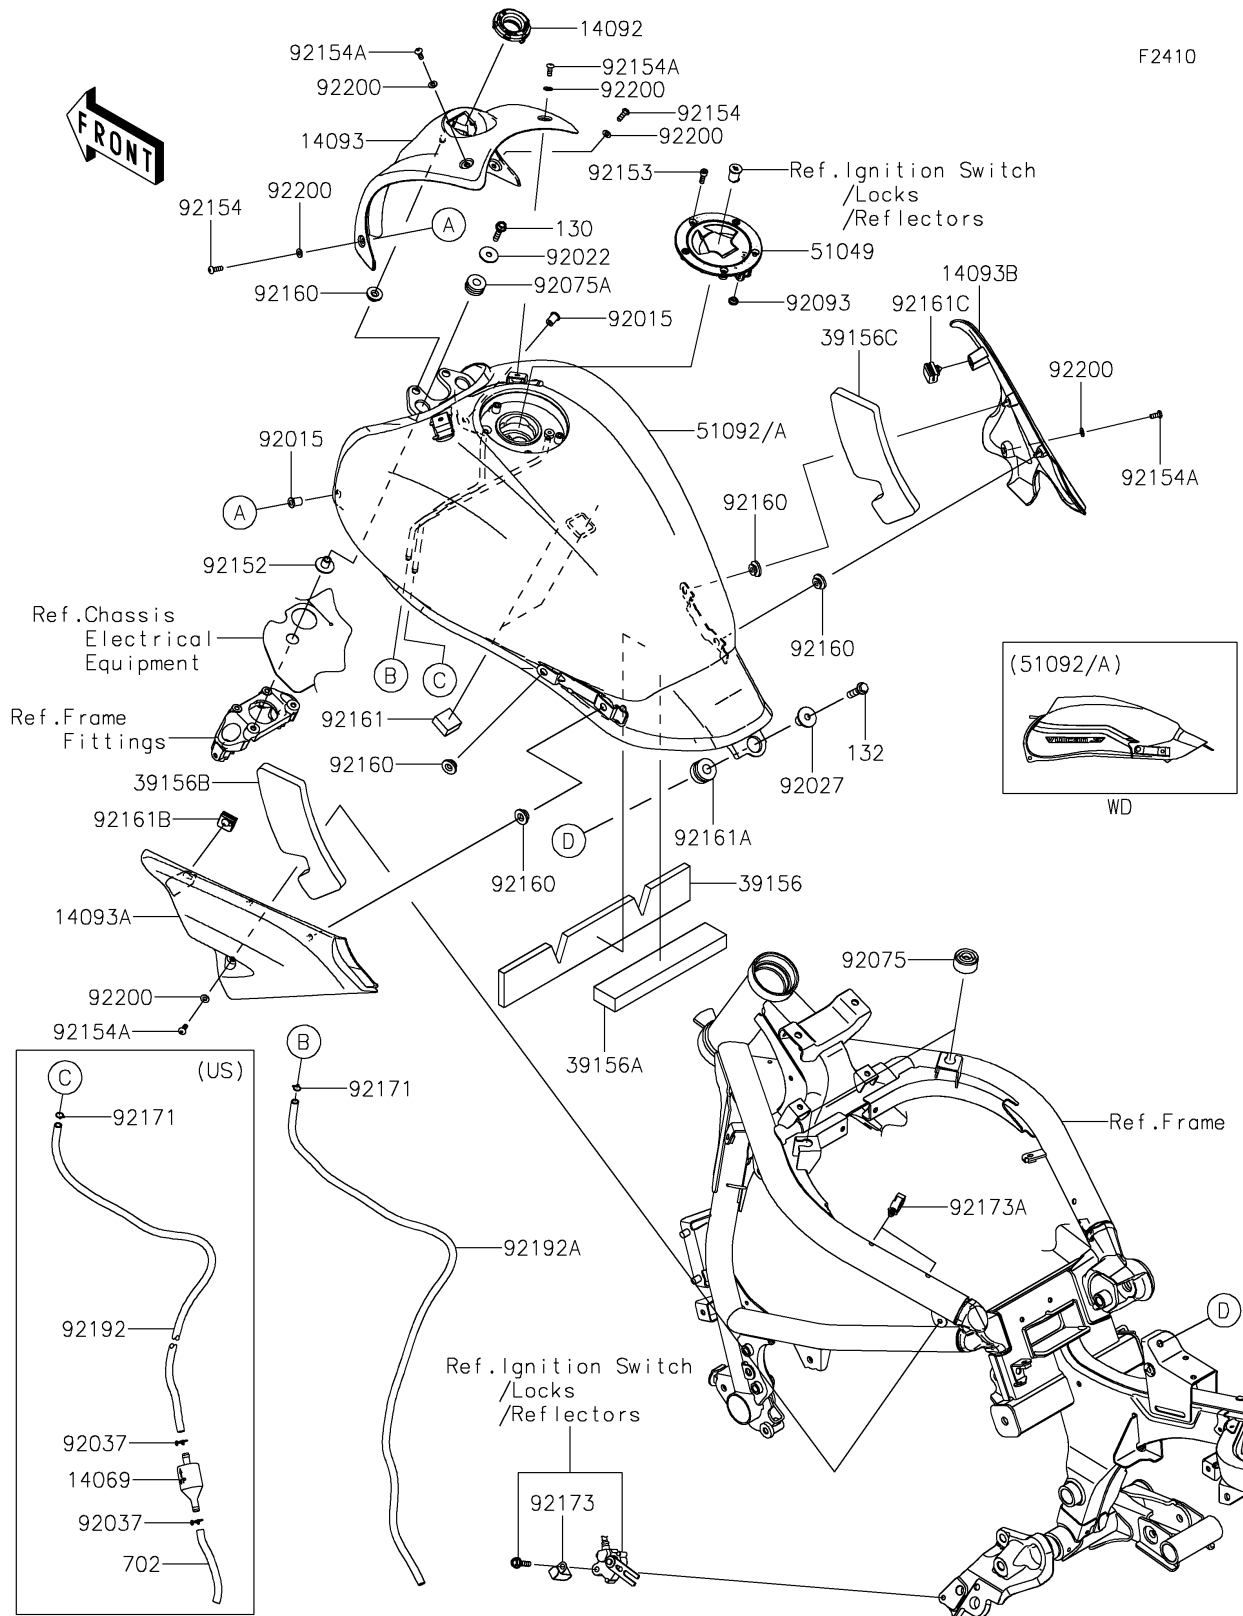

2023 Vulcan® S CAFÉ PARTS DIAGRAM

Fuel Tank

2023 Vulcan® S CAFÉ PARTS LIST

Fuel Tank

| ITEM NAME | PART NUMBER | QUANTITY |
|--|----------------|----------|
| COVER,IGNITION SW. (Ref # 14092) | 14092-1033 | 1 |
| COVER,TANK,FR,F.S.BLACK (Ref # 14093) | 14093-0105-18T | 1 |
| COVER,TANK,LH (Ref # 14093A) | 14093-0106 | 1 |
| COVER,TANK,RH (Ref # 14093B) | 14093-0107 | 1 |
| PAD,53X334X10 (Ref # 39156) | 39156-1833 | 1 |
| PAD,38X200X20 (Ref # 39156A) | 39156-1893 | 1 |
| PAD,TANK COVER,LH (Ref # 39156B) | 39156-1929 | 1 |
| PAD,TANK COVER,RH (Ref # 39156C) | 39156-1930 | 1 |
| CAP-TANK,FUEL (Ref # 51049) | 51049-0749 | 1 |
| TANK-COMP-FUEL,P.R.WHITE+EBY (Ref # 51092) | 51092-5093-68S | 1 |
| TANK-COMP-FUEL,P.S.GRAY+EBY (Ref # 51092A) | 51092-5452-60W | 1 |
| NUT,WELL,5MM (Ref # 92015) | 92015-1757 | 2 |
| WASHER,7X24X1.6 (Ref # 92022) | 92022-228 | 2 |
| COLLAR,L=19.3 (Ref # 92027) | 92027-1780 | 1 |
| DAMPER (Ref # 92075) | 92075-015 | 2 |
| DAMPER,10X24X12 (Ref # 92075A) | 92075-1690 | 2 |
| SEAL,FUEL TANK CAP (Ref # 92093) | 92093-1030 | 1 |
| COLLAR,6.5X10X13.1 (Ref # 92152) | 92152-0910 | 2 |
| BOLT,SOCKET,5X16 (Ref # 92153) | 92153-1616 | 3 |
| BOLT,SOCKET,5X16 (Ref # 92154) | 92154-1470 | 2 |
| BOLT,SOCKET,5X12 (Ref # 92154A) | 92154-1471 | 4 |
| DAMPER (Ref # 92160) | 92160-1613 | 6 |
| DAMPER,T=13 (Ref # 92161) | 92161-0792 | 2 |
| DAMPER,12X28X17 (Ref # 92161A) | 92161-1494 | 1 |
| DAMPER,TANK COVER,LH (Ref # 92161B) | 92161-1679 | 1 |
| DAMPER,TANK COVER,RH (Ref # 92161C) | 92161-1744 | 1 |
| CLAMP,8X0.7 (Ref # 92171) | 92171-1973 | 1 |
| CLAMP (Ref # 92173) | 92173-0833 | 1 |
| CLAMP,HOLDER CLIP (Ref # 92173A) | 92173-0868 | 2 |