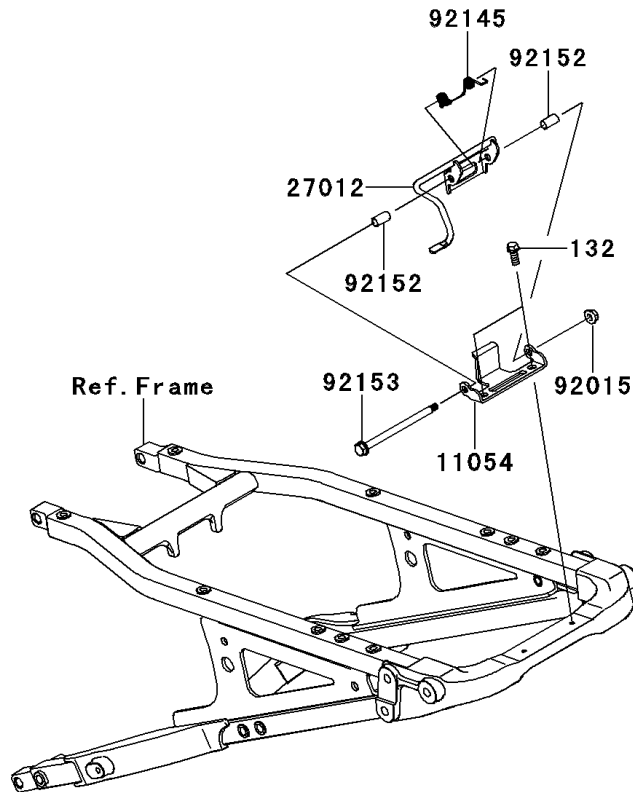

2012 KFX® 450R PARTS DIAGRAM

Seat

F2510

2012 KFX® 450R PARTS LIST

Seat

ITEM NAME	PART NUMBER	QUANTITY
BOLT-FLANGED-SMALL,6X14 (Ref # 132)	132BA0614	2
BRACKET,SEAT,RR (Ref # 11054)	11054-1860	1
HOOK,SEAT,RR (Ref # 27012)	27012-0116	1
SEAT-ASSY,GREEN/BLACK (Ref # 53066B)	53066-0135-336	1
NUT,LOCK,FLANGED,5MM (Ref # 92015)	92015-1752	1
SPRING (Ref # 92145)	92145-0401	1
COLLAR,6.4X8X14.7 (Ref # 92152)	92152-0591	2
BOLT,FLANGED,5X90 (Ref # 92153)	92153-1595	1
DAMPER,SEAT (Ref # 92161)	92161-0395	1