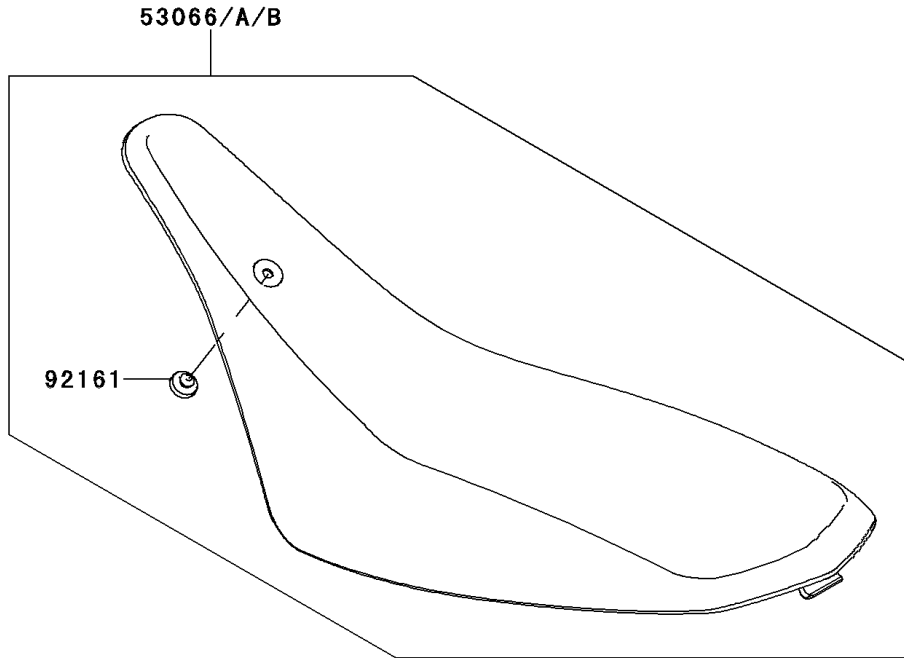

2012 KFX® 450R PARTS DIAGRAM

Seat

F2510

2012 KFX® 450R PARTS LIST

Seat

ITEM NAME	PART NUMBER	QUANTITY
BOLT-FLANGED-SMALL,6X14 (Ref # 132)	132BA0614	2
BRACKET,SEAT,RR (Ref # 11054)	11054-1860	1
HOOK,SEAT,RR (Ref # 27012)	27012-0116	1
SEAT-ASSY,GREEN/BLACK (Ref # 53066B)	53066-0135-336	1
NUT,LOCK,FLANGED,5MM (Ref # 92015)	92015-1752	1
SPRING (Ref # 92145)	92145-0401	1
COLLAR,6.4X8X14.7 (Ref # 92152)	92152-0591	2
BOLT,FLANGED,5X90 (Ref # 92153)	92153-1595	1
DAMPER,SEAT (Ref # 92161)	92161-0395	1