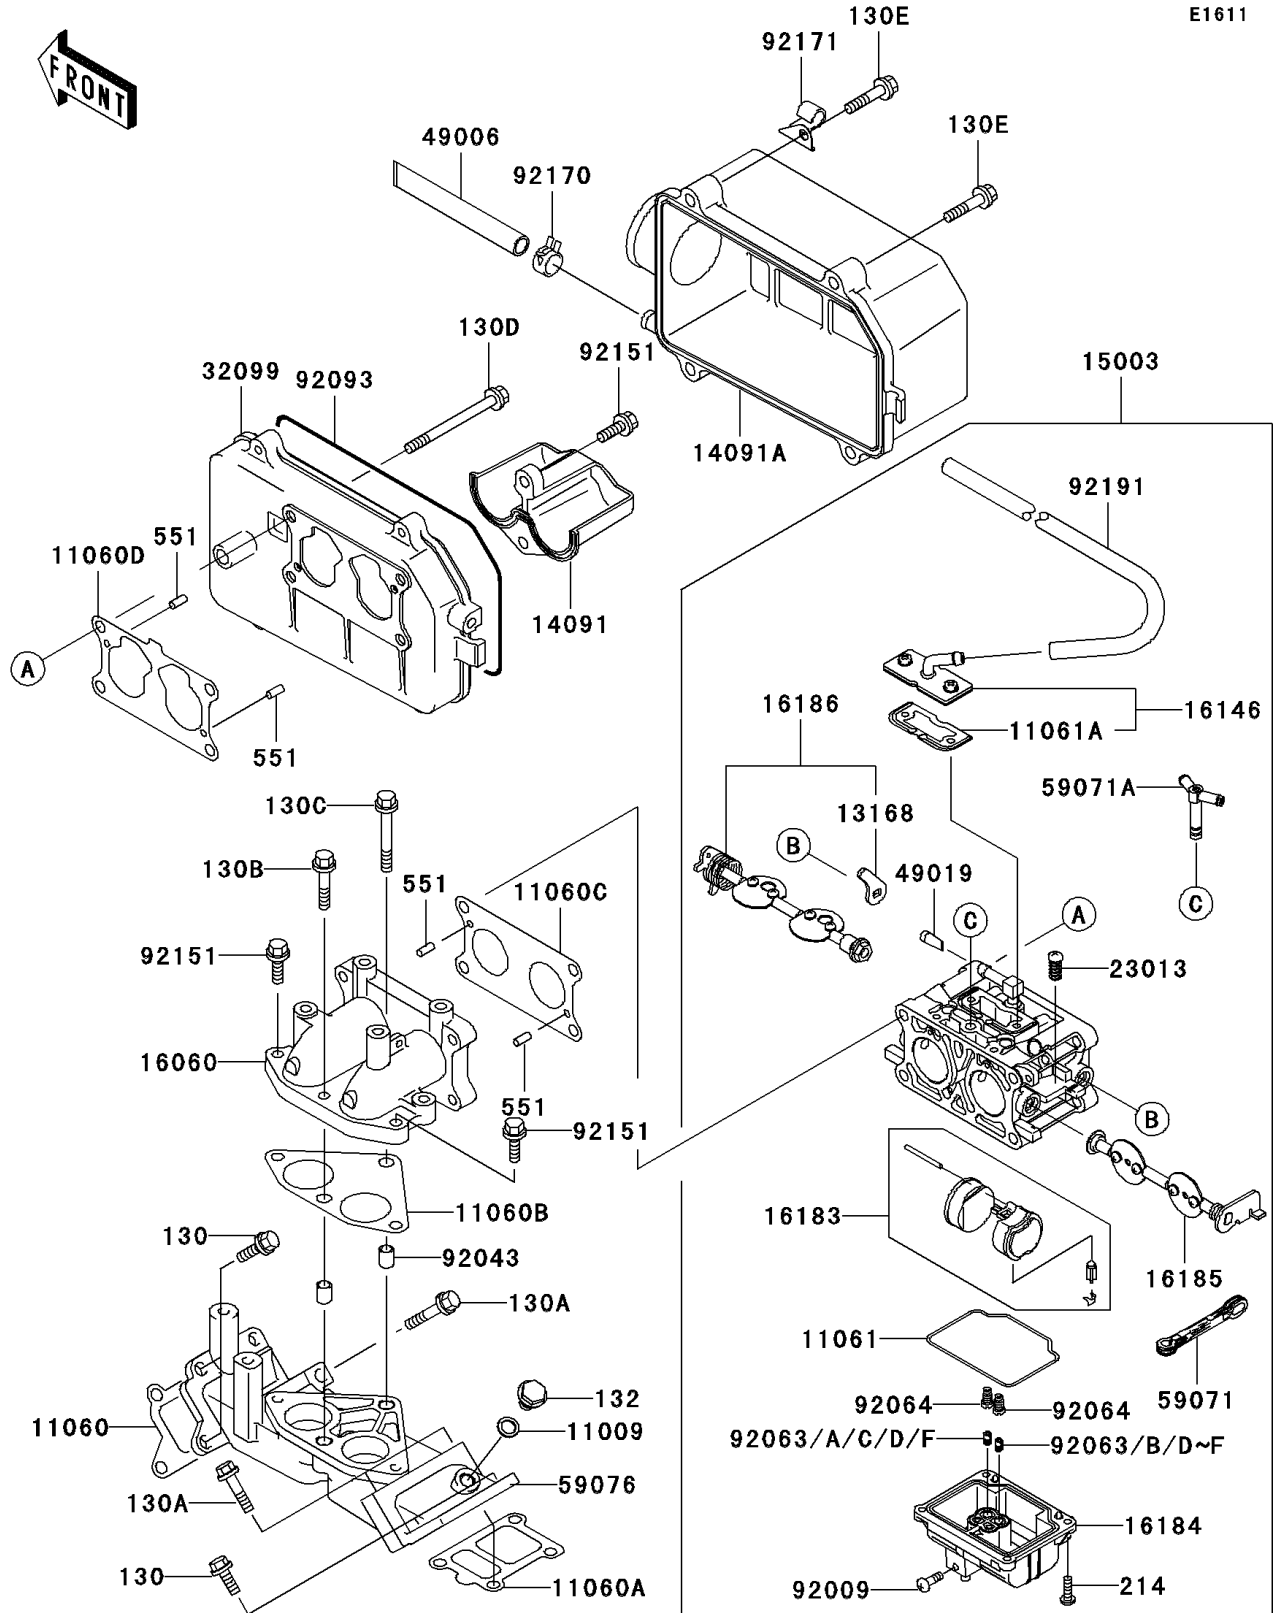

Mule 3010 4x4 Advantage Classic PARTS DIAGRAM

Carburetor

E1611