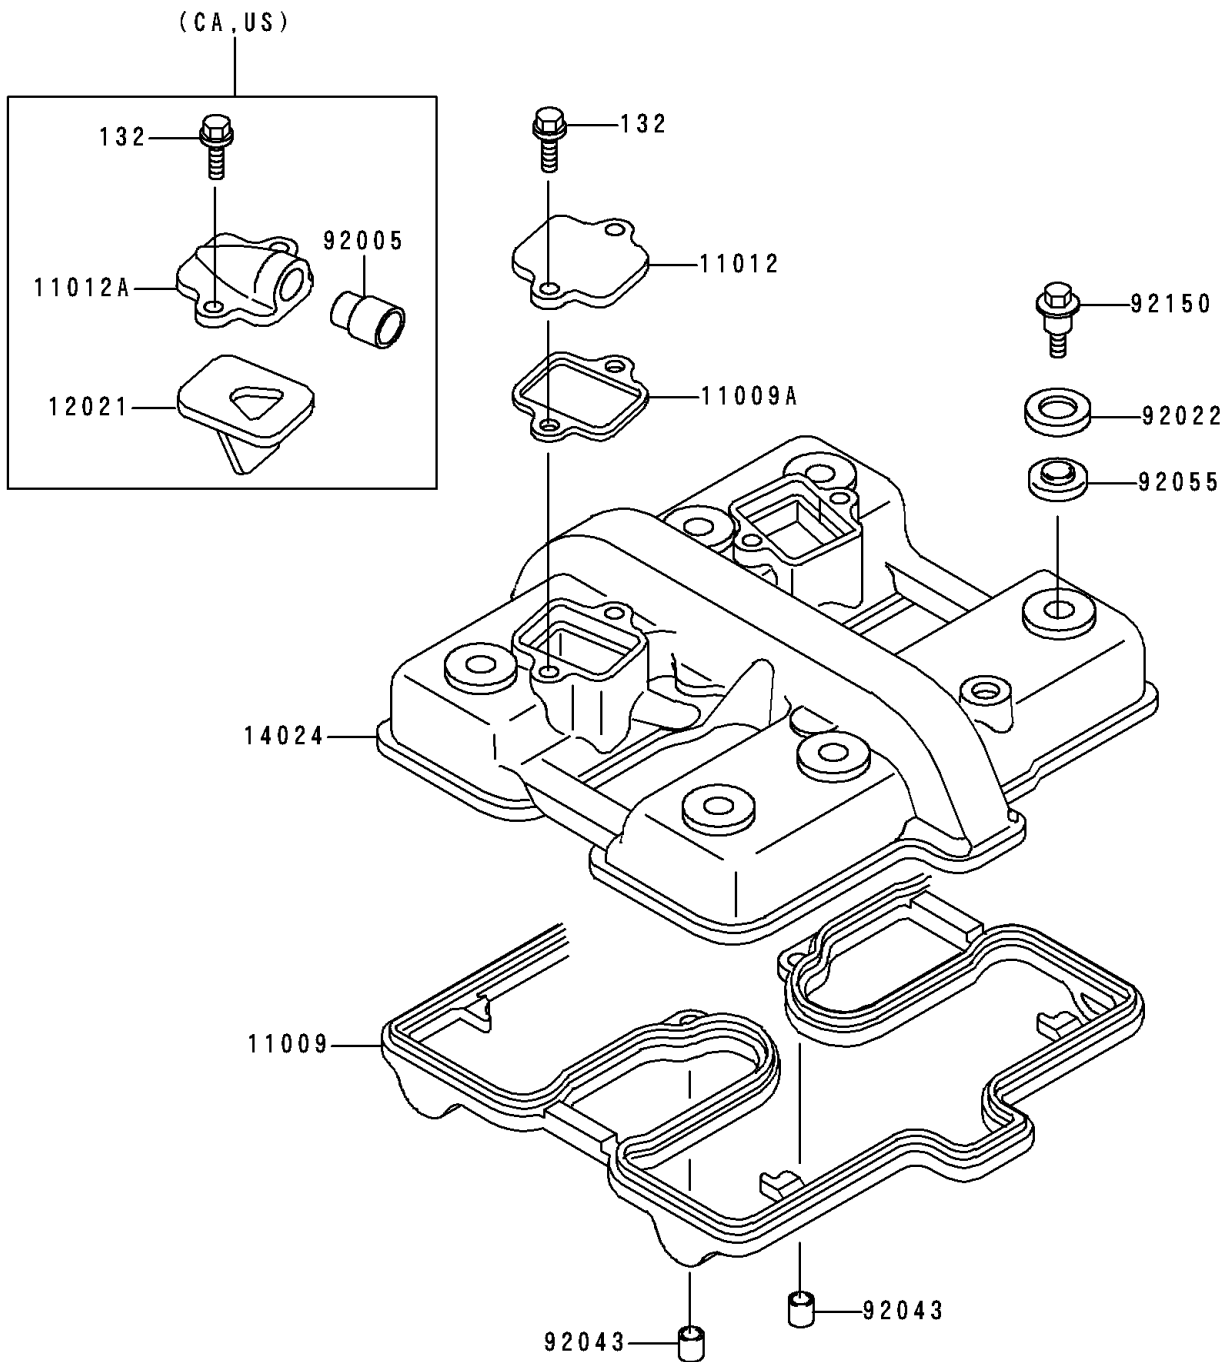

# 1998 Ninja® 500R PARTS DIAGRAM

Cylinder Head Cover

E1112

# 1998 Ninja® 500R PARTS LIST

## Cylinder Head Cover

ITEM NAME	PART NUMBER	QUANTITY
BOLT-FLANGED-SMALL (Ref # 132)	132J0616	4
GASKET,CYLINDER HEAD COVER (Ref # 11009)	11009-1483	1
CAP,REED VALVE (Ref # 11012A)	11012-1310	2
VALVE-ASSY-REED (Ref # 12021)	12021-1026	2
COVER,CYLINDER HEAD (Ref # 14024)	14024-1397	1
FITTING,REED VALVE (Ref # 92005)	92005-1006	2
WASHER,HEAD COVER BOLT (Ref # 92022)	92022-1487	6
PIN,DOWEL,8X10 (Ref # 92043)	92043-1302	2
RING-O,HEAD COVER BOLT (Ref # 92055)	92055-1225	6
BOLT,HEAD COVER (Ref # 92150)	92150-1447	6