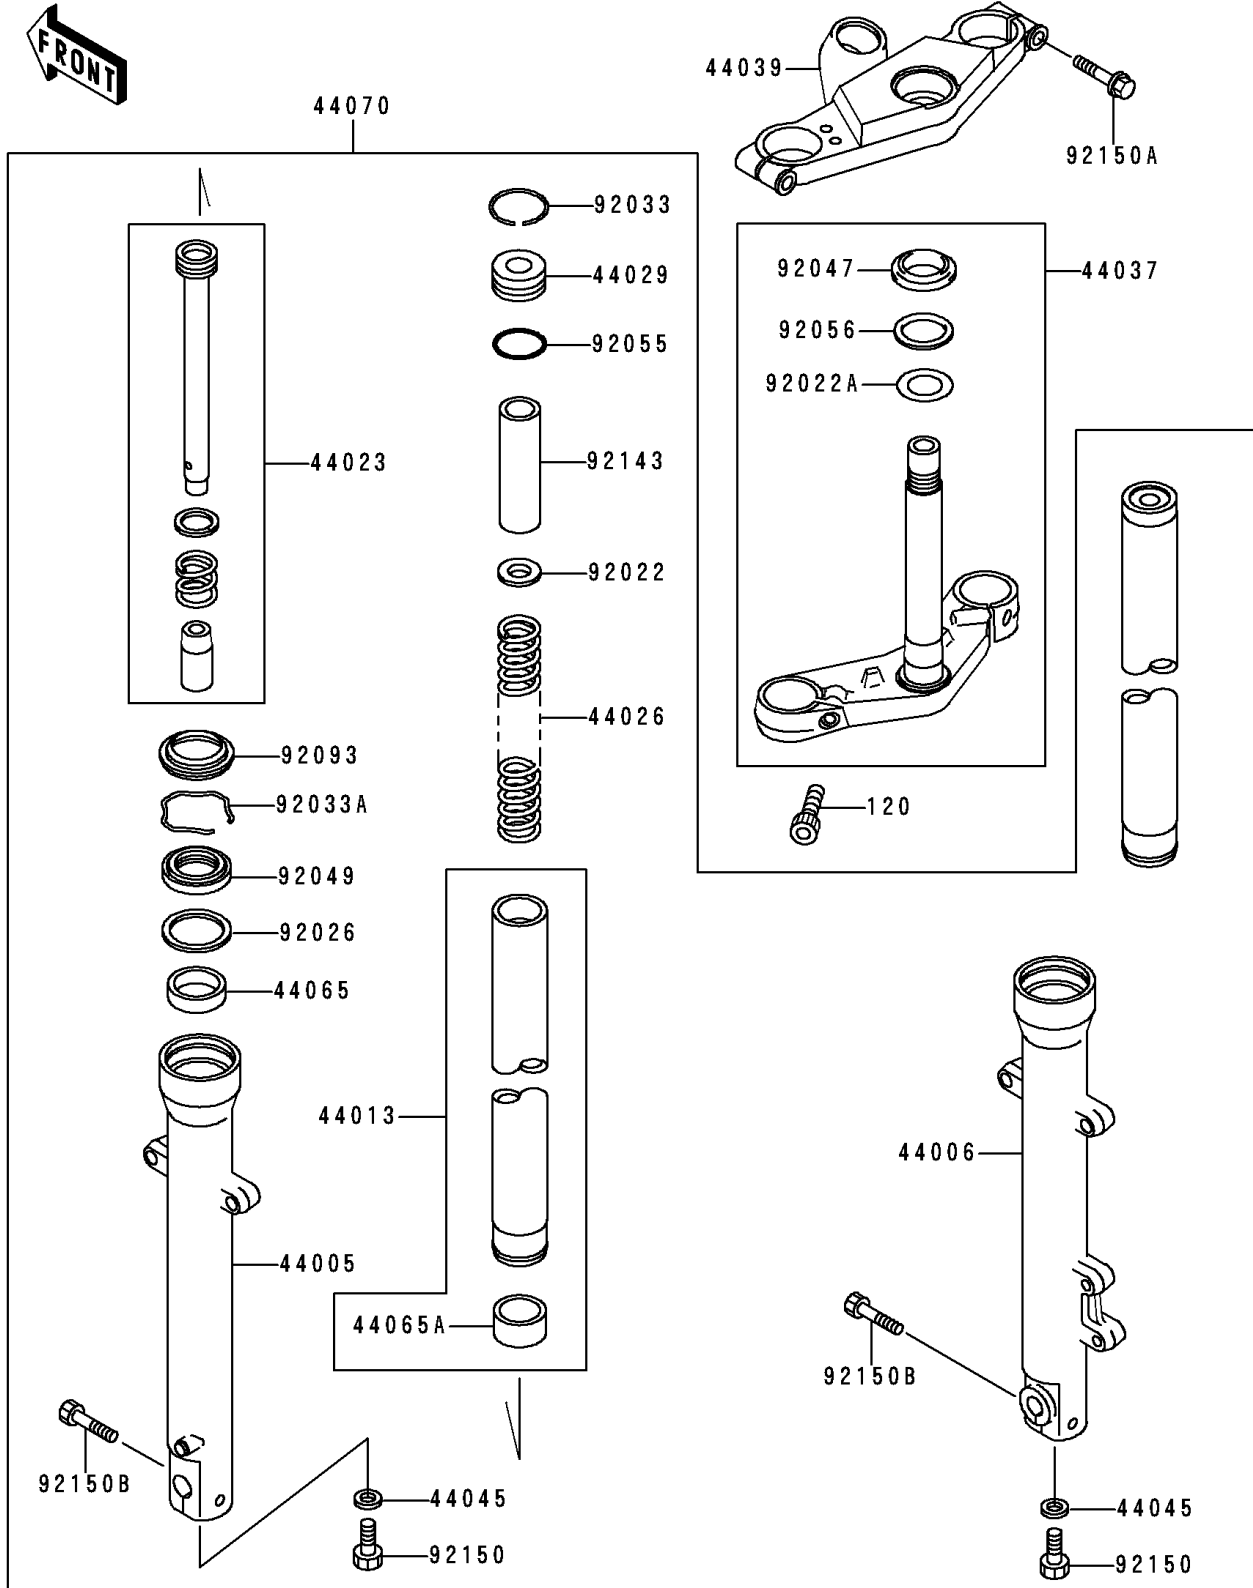

1998 Ninja® 500R PARTS DIAGRAM

Front Fork

F2340

1998 Ninja® 500R PARTS LIST

Front Fork

ITEM NAME	PART NUMBER	QUANTITY
BOLT-SOCKET,10X25 (Ref # 120)	120S1025	2
PIPE-LEFT FORK OUTER (Ref # 44005)	44005-1330	1
PIPE-RIGHT FORK OUTER (Ref # 44006)	44006-1330	1
PIPE-FORK INNER (Ref # 44013)	44013-1394	2
CYLINDER-COMP-FORK (Ref # 44023)	44023-1092	2
SPRING-FRONT FORK (Ref # 44026)	44026-1555	2
SEAT-FORK SPRING (Ref # 44029)	44029-1127	2
HOLDER-FORK UNDER (Ref # 44037)	44037-1319	1
HOLDER-FORK UPPER,BLACK (Ref # 44039)	44039-1246-10	1
GASKET,FORK CYLINDER BOLT (Ref # 44045)	44045-051	2
BUSHING-FRONT FORK (Ref # 44065)	44065-1109	2
BUSHING-FRONT FORK,INNER PIPE (Ref # 44065A)	44065-1110	2
DAMPER-ASSY,FORK (Ref # 44070)	44070-5174	1
WASHER (Ref # 92022)	92022-1879	2
WASHER,30.5X50X0.6 (Ref # 92022A)	92022-231	1
SPACER,FORK (Ref # 92026)	92026-1443	2
RING-SNAP (Ref # 92033)	92033-1236	2
RING-SNAP (Ref # 92033A)	92033-1286	2
RACE,STEERING STEM BEARING (Ref # 92047)	92047-012	1
SEAL-OIL,FORK OUTER (Ref # 92049)	92049-1421	2
RING-O,FORK SPRING SEAT (Ref # 92055)	92055-1384	2
SEAL-OIL,STEERING STEM (Ref # 92056)	92056-003	1
SEAL,FORK OUTER (Ref # 92093)	92093-1367	2
COLLAR,FORK,L=100 (Ref # 92143)	92143-1682	2
BOLT,SOCKET,8X18 (Ref # 92150)	92150-1432	2
BOLT (Ref # 92150A)	92150-1610	2
BOLT,SOCKET,8MM (Ref # 92150B)	92150-1613	2