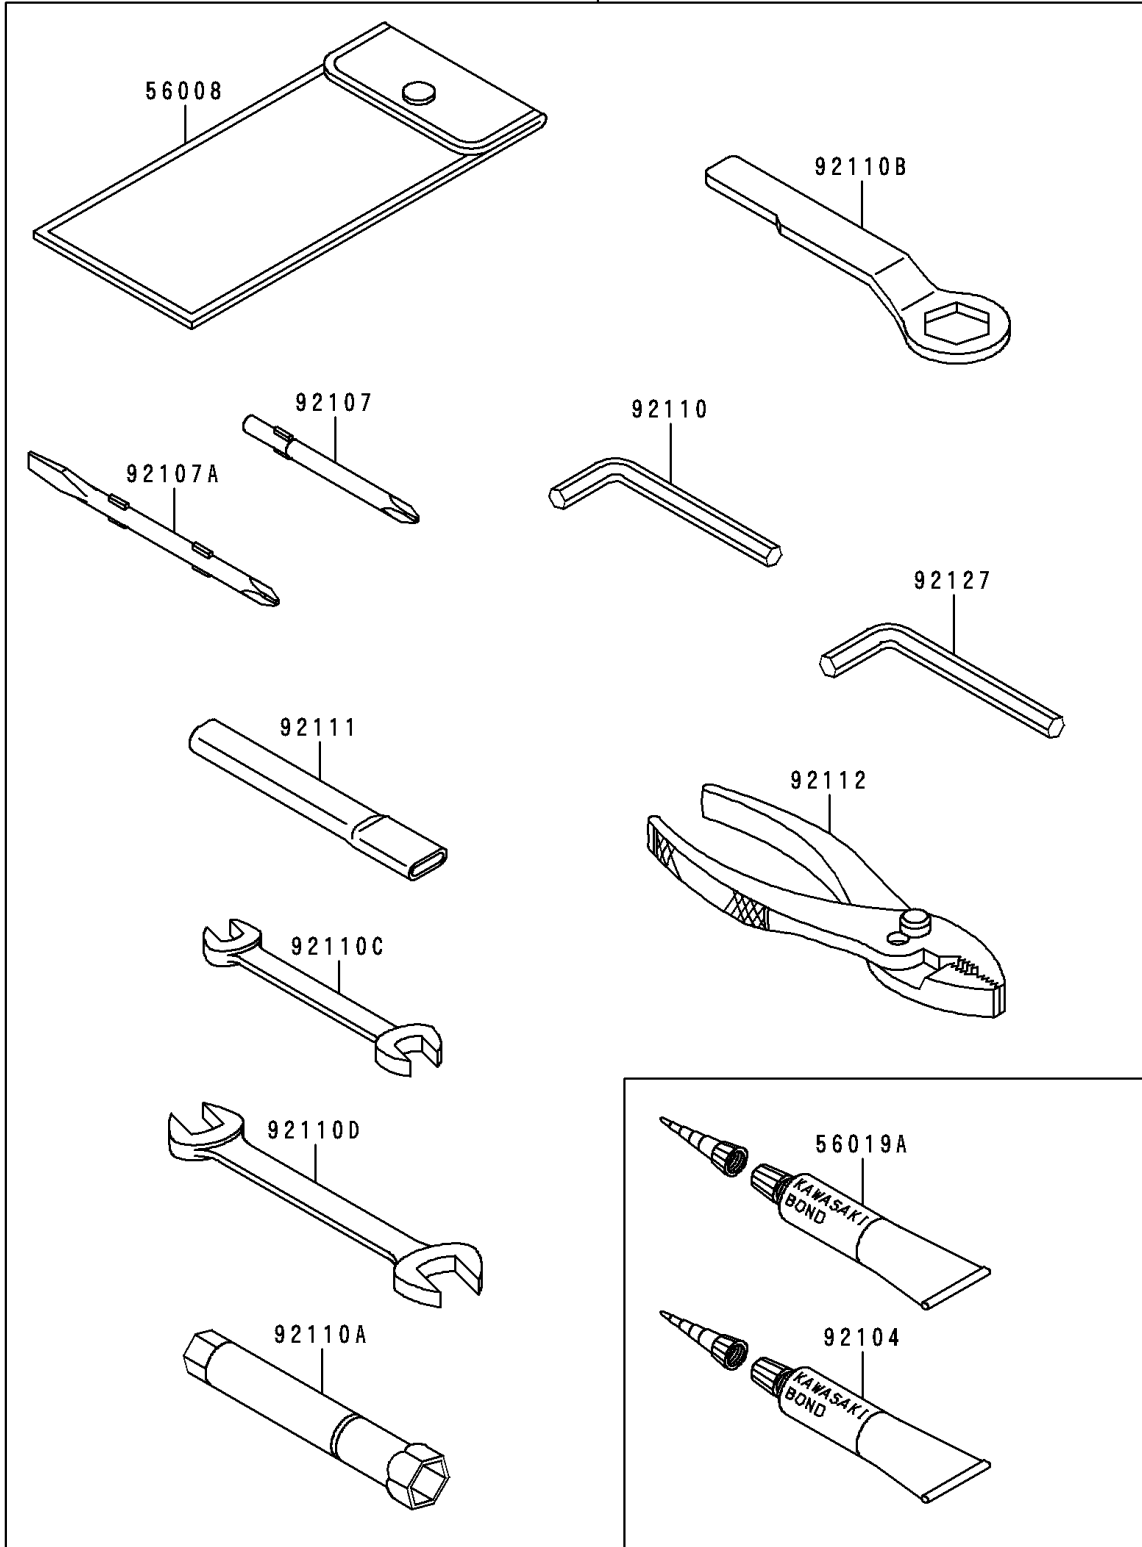

1998 Ninja® 500R PARTS DIAGRAM

Owner's Tools

56007

F2810

1998 Ninja® 500R PARTS LIST

Owner's Tools

ITEM NAME	PART NUMBER	QUANTITY
TOOL-KIT (Ref # 56007)	56007-1386	1
BAG,TOOL (Ref # 56008)	56008-1075	1
THREE BOND TB1211,HT/RS,WHITE (Ref # 56019A)	56019-120	1
GASKET-LIQUID,TUBE,100G,SILVER (Ref # 92104)	92104-002	1
TOOL-DRIVER,#3PHILLIPS (Ref # 92107)	92107-005	1
TOOL-DRIVER,#2PHILLIPS (Ref # 92107A)	92107-1053	1
TOOL-WRENCH,ALLEN,5MM (Ref # 92110)	92110-1015	1
TOOL-WRENCH,BOX,18MM (Ref # 92110A)	92110-1110	1
TOOL-WRENCH,BOX END,24MM (Ref # 92110B)	92110-1150	1
TOOL-WRENCH,OPEN END,10X12 (Ref # 92110C)	92110-1152	1
TOOL-WRENCH,OPEN END,14X17 (Ref # 92110D)	92110-1153	1
TOOL-BAR,BOX END WRENCH (Ref # 92111)	92111-1051	1
TOOL-PLIERS (Ref # 92112)	92112-003	1
TOOL-WRENCH,ALLEN,6MM (Ref # 92127)	92127-003	1