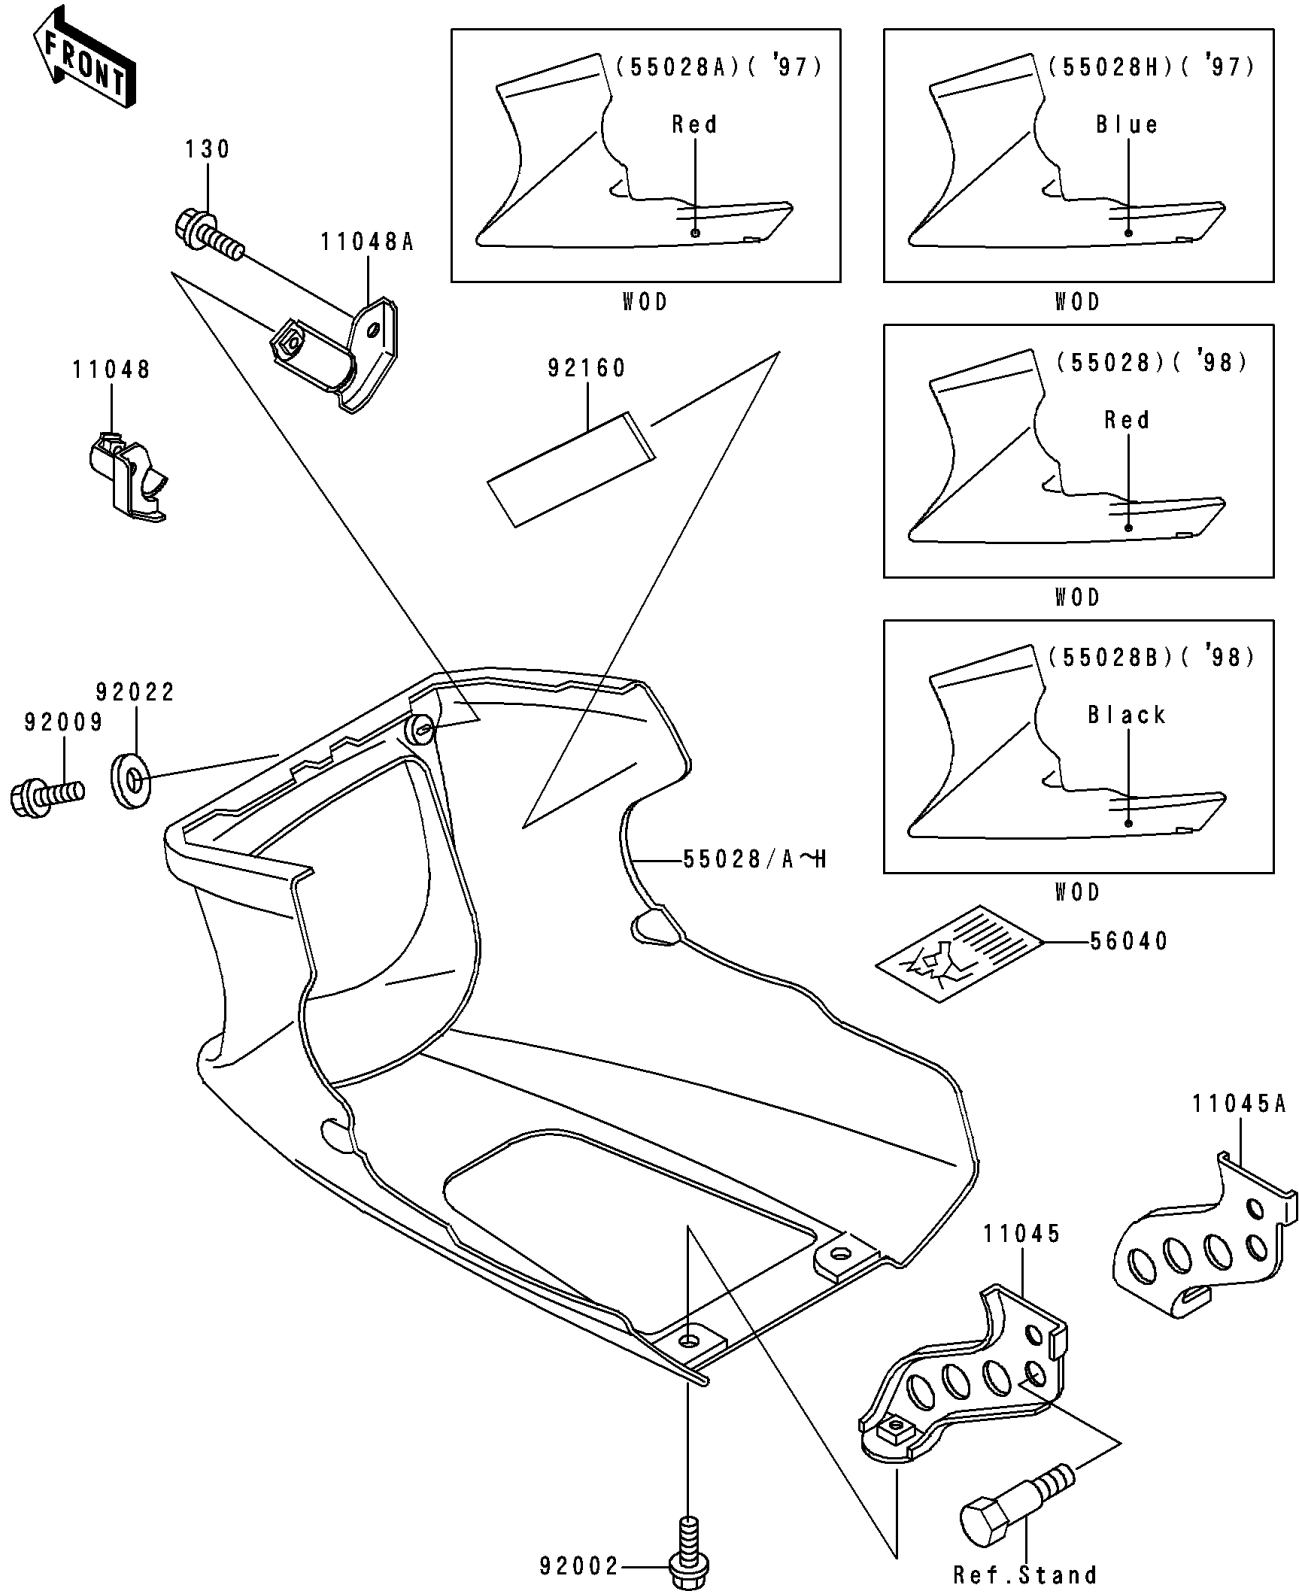

1998 Ninja® 500R PARTS DIAGRAM

Cowling Lower

F2872

1998 Ninja® 500R PARTS LIST

Cowling Lowers

ITEM NAME	PART NUMBER	QUANTITY
BRACKET,LOWER COWLING,RR,LH (Ref # 11045)	11045-1573	1
BRACKET,LOWER COWLING,RR,RH (Ref # 11045A)	11045-1574	1
BRACKET,LOWER COWLING,FR,LH (Ref # 11048)	11048-1685	1
BRACKET,LOWER COWLING,FR,RH (Ref # 11048A)	11048-1686	1
BOLT-FLANGED,6X10 (Ref # 130)	130B0610	2
LABEL-WARNING,LOWER COWLING (Ref # 56040)	56040-1251	1
BOLT,6X16 (Ref # 92002)	92002-1188	2
SCREW,6X14,WHITE (Ref # 92009)	92009-1287	2
WASHER,6.5X16X1.0 (Ref # 92022)	92022-1654	2
DAMPER (Ref # 92160)	92160-1323	1
COWLING,LWR,C.P.RED (Ref # 55028)	55028-1161-A5	1
COWLING,LWR,BLACK PEARL (Ref # 55028B)	55028-1161-B5	1