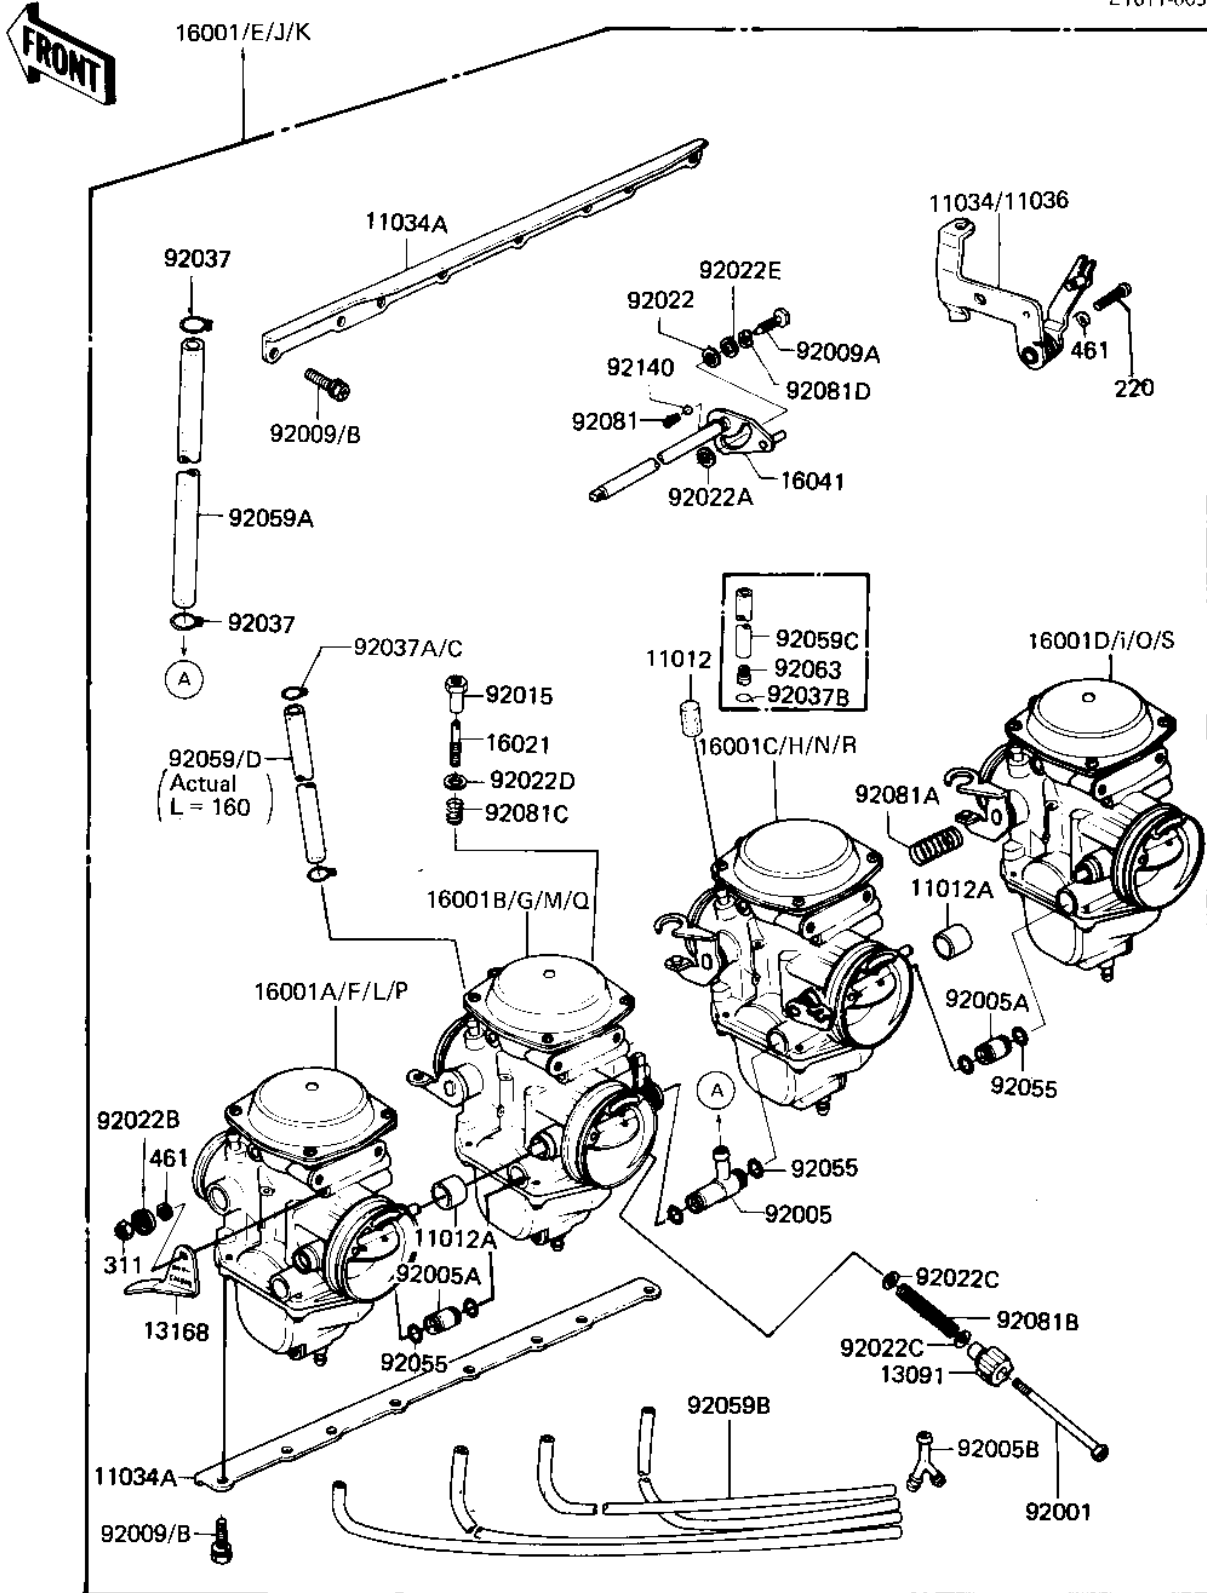

1982 KZ750-E3 PARTS DIAGRAM

CARBURETOR ASSY ('81-'82 KZ750-E2)

E1611-0036