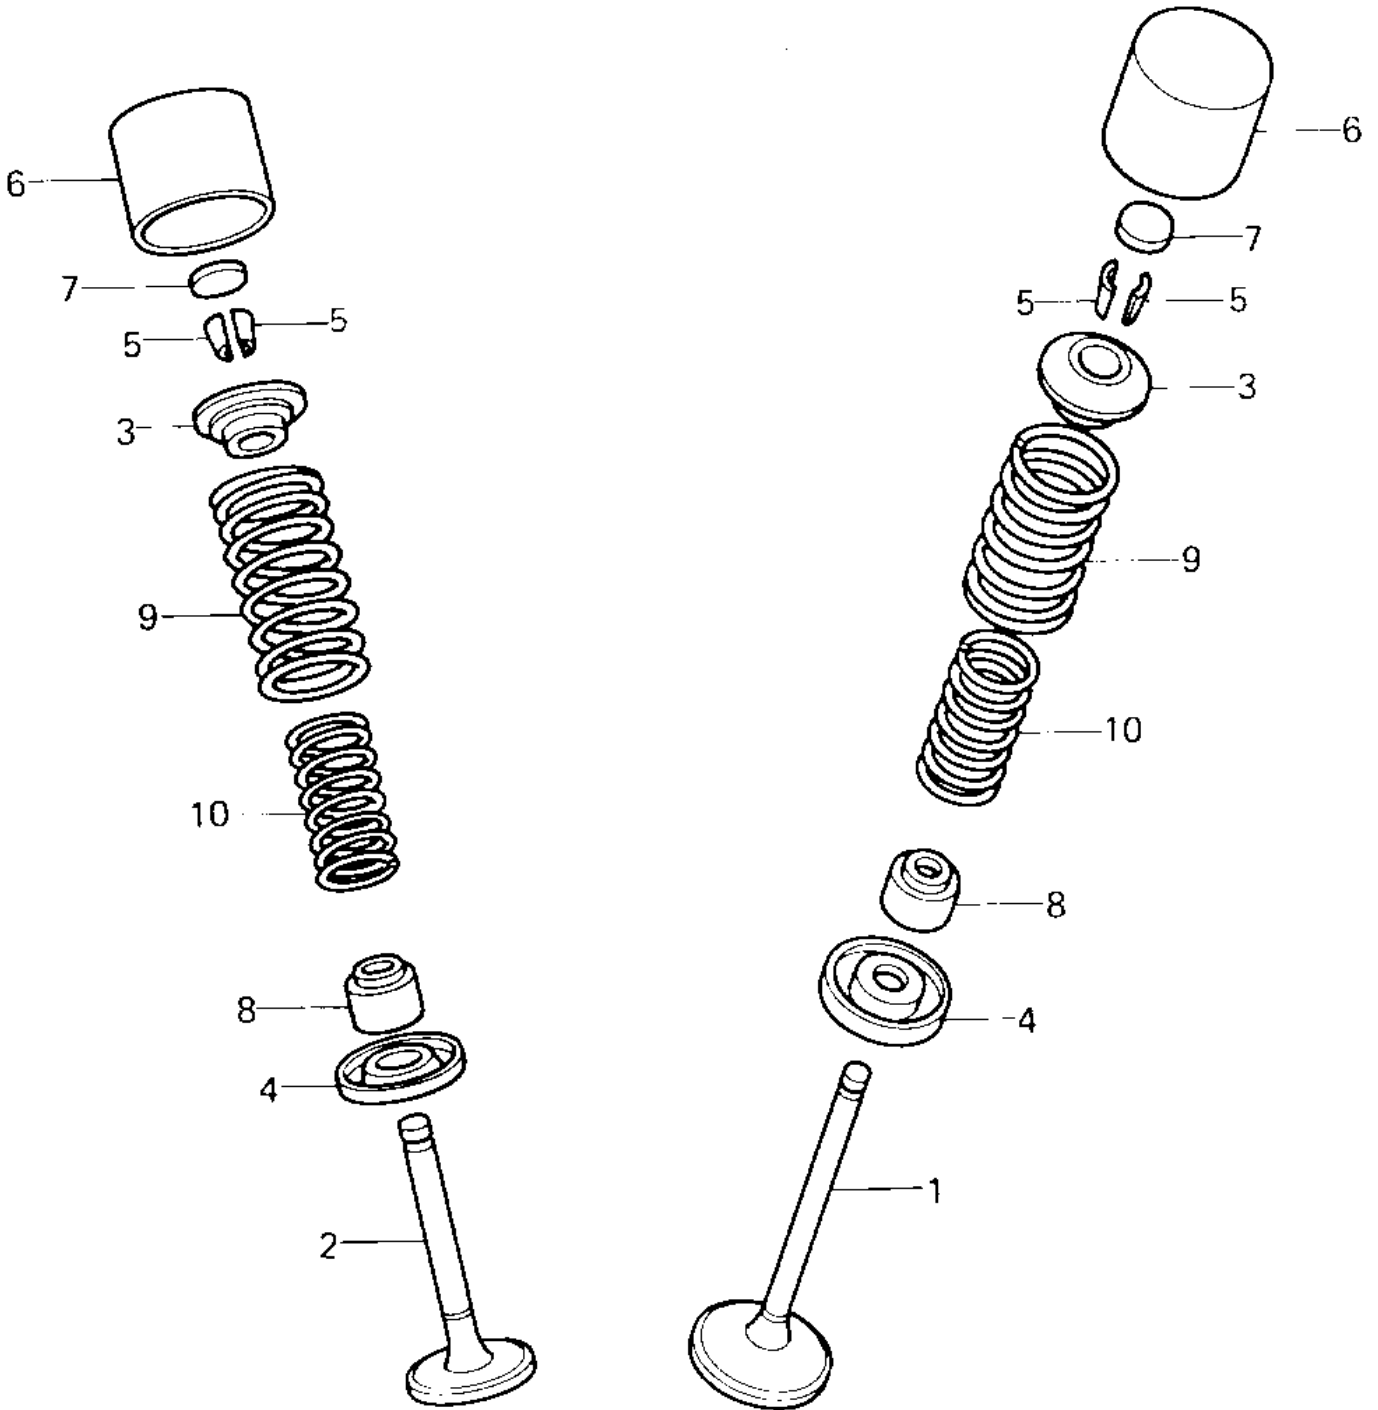

# 1980 KZ550-A1 PARTS DIAGRAM

VALVES ('80-'81 A1/A2)

# 1980 KZ550-A1 PARTS LIST

VALVES ('80-'81 A1/A2)

ITEM NAME	PART NUMBER	QUANTITY
VALVE-INTAKE (Ref # 1)	12004-5001	4
VALVE,INTAKE (Ref # 1)	12004-1016	4
VALVE-EXHAUST (Ref # 2)	12005-5001	4
VALVE,EXHAUST (Ref # 2)	12005-1013	4
RETAINER,VALVE SPRING (Ref # 3)	12009-1002	8
SEAT-SPRING,VALVE (Ref # 4)	16007-1024	8
SPLIT KEEPER,VALVE SP (Ref # 5)	12011-1002	16
SPLIT KEEPER,VALVE SP (Ref # 5)	12011-1003	16
TAPPET (Ref # 6)	12032-1001	8
SHIM,2.007 (Ref # 7)	92025-1090	AR
SHIM,2.05T (Ref # 7)	92025-1091	AR
SHIM,2.10T (Ref # 7)	92025-1092	AR
SHIM,2.15T (Ref # 7)	92025-1093	AR
SHIM,2.20T (Ref # 7)	92025-1094	AR
SHIM,2.25T (Ref # 7)	92025-1095	AR
SHIM,2.30T (Ref # 7)	92025-1096	AR
SHIM,2.35T (Ref # 7)	92025-1097	AR
SHIM,2.40T (Ref # 7)	92025-1098	AR
SHIM,2.45T (Ref # 7)	92025-1099	AR
SHIM,2.50T (Ref # 7)	92025-1100	AR
SHIM T2.55 (Ref # 7)	92025-1101	AR
SHIM,2.60T (Ref # 7)	92025-1102	AR
SHIM,2.65T (Ref # 7)	92025-1103	AR
SHIM,2.70T (Ref # 7)	92025-1104	AR
SHIM,2.75T (Ref # 7)	92025-1105	AR
SHIM,2.80T (Ref # 7)	92025-1106	AR
SHIM,2.85T (Ref # 7)	92025-1107	AR
SHIM,2.90T (Ref # 7)	92025-1108	AR
SHIM,2.95 (Ref # 7)	92025-1109	AR

# 1980 KZ550-A1 PARTS LIST

VALVES ('80-'81 A1/A2)

ITEM NAME	PART NUMBER	QUANTITY
SHIM,3.00T (Ref # 7)	92025-1110	AR
SHIM,3.05T (Ref # 7)	92025-1111	AR
SHIM,3.10T (Ref # 7)	92025-1112	AR
SHIM,3.15T (Ref # 7)	92025-1113	AR
SHIM,3.20T (Ref # 7)	92025-1114	AR
SEAL-OIL,VALVE STEM (Ref # 8)	92049-1153	8
SPRING,VALVE,OUTER (Ref # 9)	49078-1002	8
SPRING,VALVE,OUTER (Ref # 9)	49078-1002	8
SPRING,VALVE,INNER (Ref # 10)	49078-1001	8
SPRING,VALVE,INNER (Ref # 10)	49078-1001	8