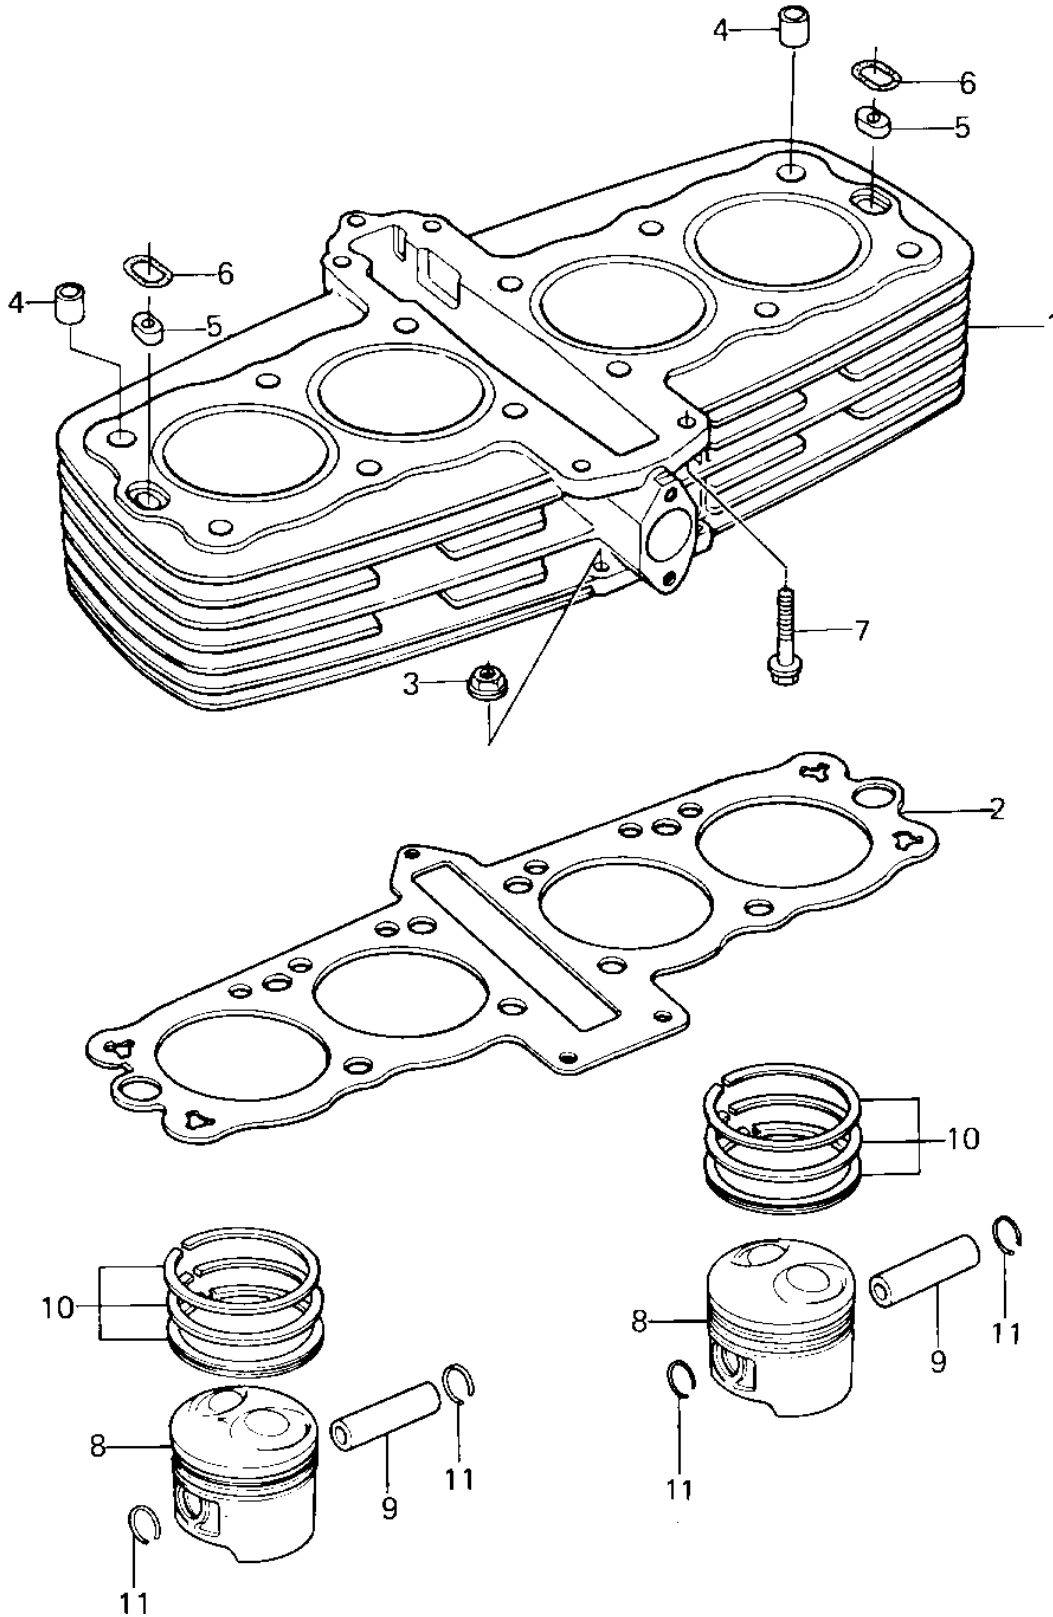

1980 KZ550-A1 PARTS DIAGRAM

CYLINDER PISTONS ('80-'81 A1/A2)

1980 KZ550-A1 PARTS LIST

CYLINDER PISTONS ('80-'81 A1/A2)

ITEM NAME	PART NUMBER	QUANTITY
UNAVAILABLE IN PRICE BOOK (Ref # 1)	?	?
UNAVAILABLE IN PRICE BOOK (Ref # 1)	?	?
UNAVAILABLE IN PRICE BOOK (Ref # 2)	?	?
UNAVAILABLE IN PRICE BOOK (Ref # 3)	?	?
PIN,DOWEL,12MM (Ref # 4)	92042-031	2
PIN,OIL LINE (Ref # 5)	92043-1210	2
RING-O (Ref # 6)	92055-1147	2
BOLT (Ref # 7)	92003-202	5
PISTON-ENGINE,STD (Ref # 8)	13001-1121	4
PISTON-ENGINE-LL (Ref # 8)	13027-1053	(4
PISTON-ENGINE-L (Ref # 8)	13029-1055	(4
PIN-PISTON (Ref # 13002)	13002-1012	4
RING-SET-PISTON,STD (Ref # 10)	13008-1009	4
RING-SET-PISTON-LL (Ref # 10)	13024-1010	(4
RING-SET-PISTON-L (Ref # 10)	13025-1010	(4
CIRCLIP,PISTON (Ref # 11)	92033-1050	8