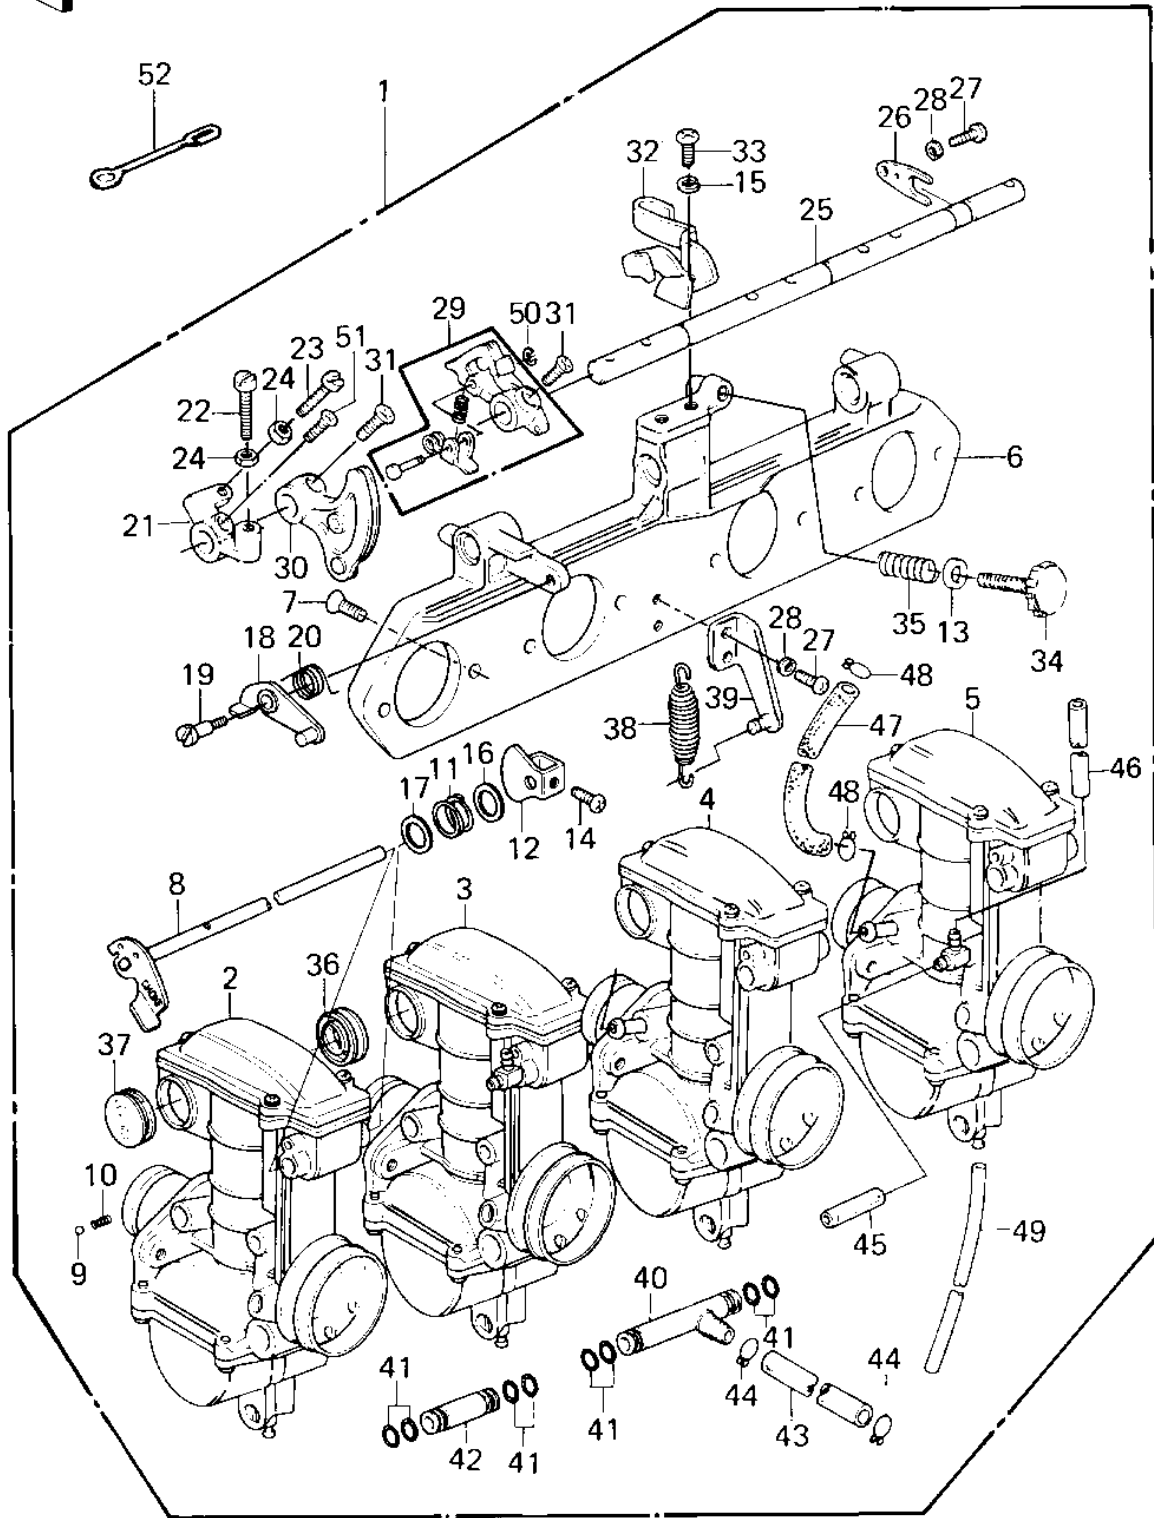

1980 KZ550-A1 PARTS DIAGRAM

CARBURETOR ASSY ('80-'81 A1/A2)

1980 KZ550-A1 PARTS LIST

CARBURETOR ASSY ('80-'81 A1/A2)

ITEM NAME	PART NUMBER	QUANTITY
CARBURETOR ASSY, (Ref # 1)	16001-1210	1
CARBURETOR ASSY, (Canada) (Ref # 1)	16001-1285	1
CARBURETOR,L.H,OUTSID (Ref # 2)	16001-1255	1
CARBURETOR,L.H,OUTSID (Canada) (Ref # 2)	16001-1305	1
CARBURETOR,L.H,INSIDE (Ref # 3)	16001-1254	1
CARBURETOR,L.H,INSIDE (Canada) (Ref # 3)	16001-1306	1
CARBURETOR,R.H,INSIDE (Ref # 4)	16001-1253	1
CARBURETOR,R.H,INSIDE (Canada) (Ref # 4)	16001-1307	1
CARBURETOR,R.H,OUTSID (Ref # 5)	16001-1252	1
CARBURETOR,R.H,OUTSID (Canada) (Ref # 5)	16001-1308	1
BRACKET,CARBURETOR (Ref # 6)	11034-1588	1
SCREW CNTSNK HD 6X16 (Ref # 7)	221B0616	8
SHAFT,CHOKE LEVER (Ref # 8)	16041-1021	1
BALL STEEL 5/32' (Ref # 9)	600A0500	1
SPRING, CHOKE LEVER (Ref # 10)	92081-1195	1
SPRING,CHOKE LEVER (Ref # 11)	92081-1191	1
CAM,CHOKE (Ref # 12)	49060-1002	1
WASHER PLAIN 6MM (Ref # 13)	411B0600	1
SCREW PAN HEAD 4X8 (Ref # 14)	220B0408	1
WASHER SPRING 6MM (Ref # 15)	461F0600	2
WASHER,CHOKE LEVER (Ref # 16)	92022-1168	1
WASHER,CHOKE LEVER (Ref # 17)	92022-1169	1
LEVER ASSY,TIMING (Ref # 18)	13168-1053	1
SCREW,TIMING LEVER (Ref # 19)	92009-1081	1
SPRING,TIMING LEVER (Ref # 20)	92081-1192	1
BRACKET,THROTTLE STOP (Ref # 21)	11034-1590	1
SCREW,TIMING LEVER (Ref # 22)	92009-1082	1
SCREW,THROTTLE STOP (Ref # 23)	92009-1083	1
NUT 5MM (Ref # 24)	312B0500	2