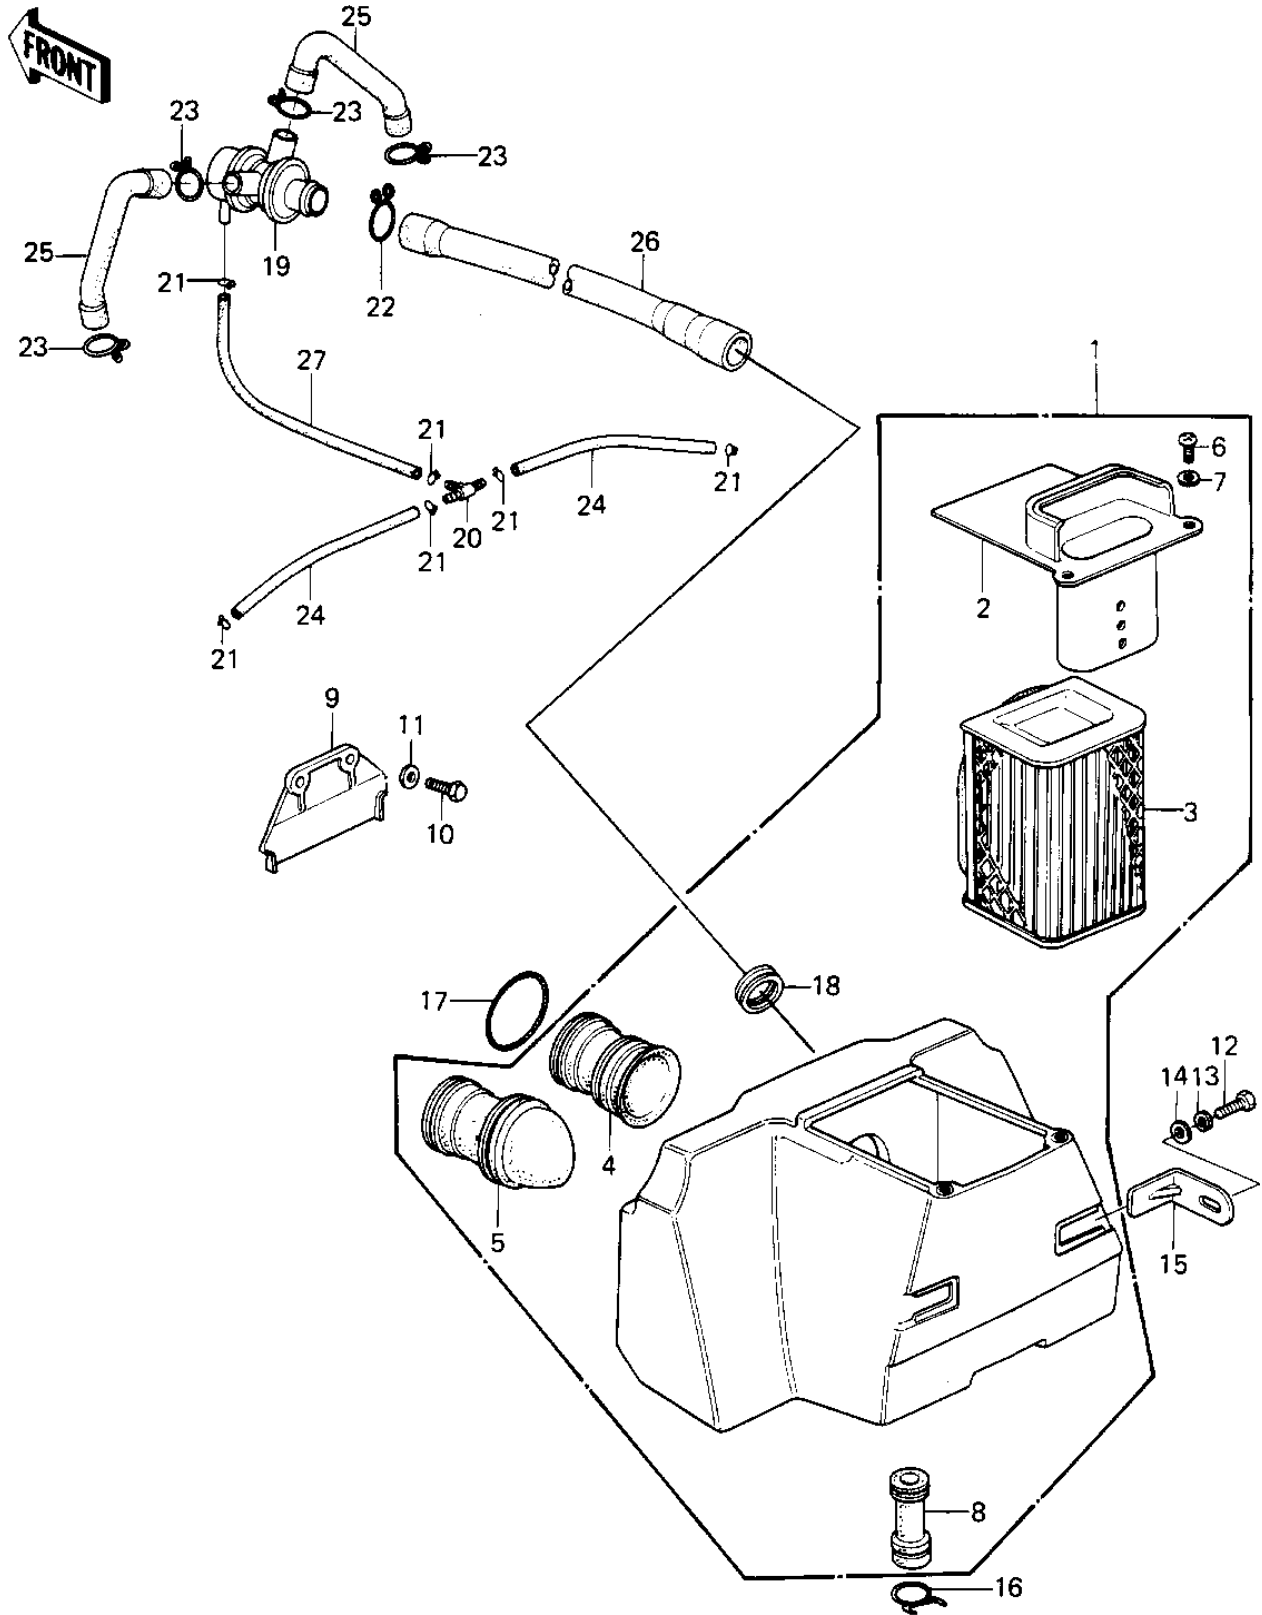

1980 KZ550-A1 PARTS DIAGRAM

AIR CLEANER ('80-'81 A1/A2)

1980 KZ550-A1 PARTS LIST

AIR CLEANER ('80-'81 A1/A2)

ITEM NAME	PART NUMBER	QUANTITY
FILTER-ASSY-AIR (Ref # 1)	11010-1103	1
11010-1104 (Canada) (Ref # 1)	11010-1054	1
CAP,AIR FILTER (Ref # 2)	11012-1183	1
ELEMENT,AIR CLNR (Ref # 3)	11013-1013	1
INLET DUCT,#2,3 (Ref # 4)	11015-057	2
INLET PIPE,#1.4 (Ref # 5)	11015-063	2
SCREW PAN HEAD 6X12 (Ref # 6)	220B0612	2
WASHER PLAIN 6MM (Ref # 7)	410B0600	2
TUBE,BREATHER,10X63L (Ref # 8)	92059-1200	1
BAFFLE PLT,AIR CLEANER (Ref # 9)	11019-003	1
BOLT-UPSET (Ref # 10)	112G0618	2
WASHER PLAIN 6MM (Ref # 11)	411B0600	2
BOLT-UPSET,6X12 (Ref # 12)	112G0612	2
WASHER SPRING 6MM (Ref # 13)	461F0600	2
WASHER PLAIN 6MM (Ref # 14)	411B0600	2
BRACKET,AIR CLEANER (Ref # 15)	32070-038	2
CLAMP BREATHER PIPE (Ref # 16)	92037-028	1
SPRING COIL (Ref # 17)	92081-047	4
GROMMET,AIR CLEANER (Ref # 18)	92071-1013	1
VALVE ASSY,AIR SWITCH (Ref # 19)	16126-1017	1
FITTING,TUBE (Ref # 20)	92005-1017	1
CLAMP-PIPE (Ref # 21)	92037-072	6
CLAMP (Ref # 22)	92037-1076	1
CLAMP,BREATHER TUBE (Ref # 23)	92037-213	4
TUBE,VACUUM,LONG (Ref # 24)	92059-1162	2
TUBE (Ref # 25)	92059-1034	2
TUBE,19X21X340L (Ref # 26)	92059-1039	1
TUBE,4X9X220L (Ref # 27)	92059-1040	1