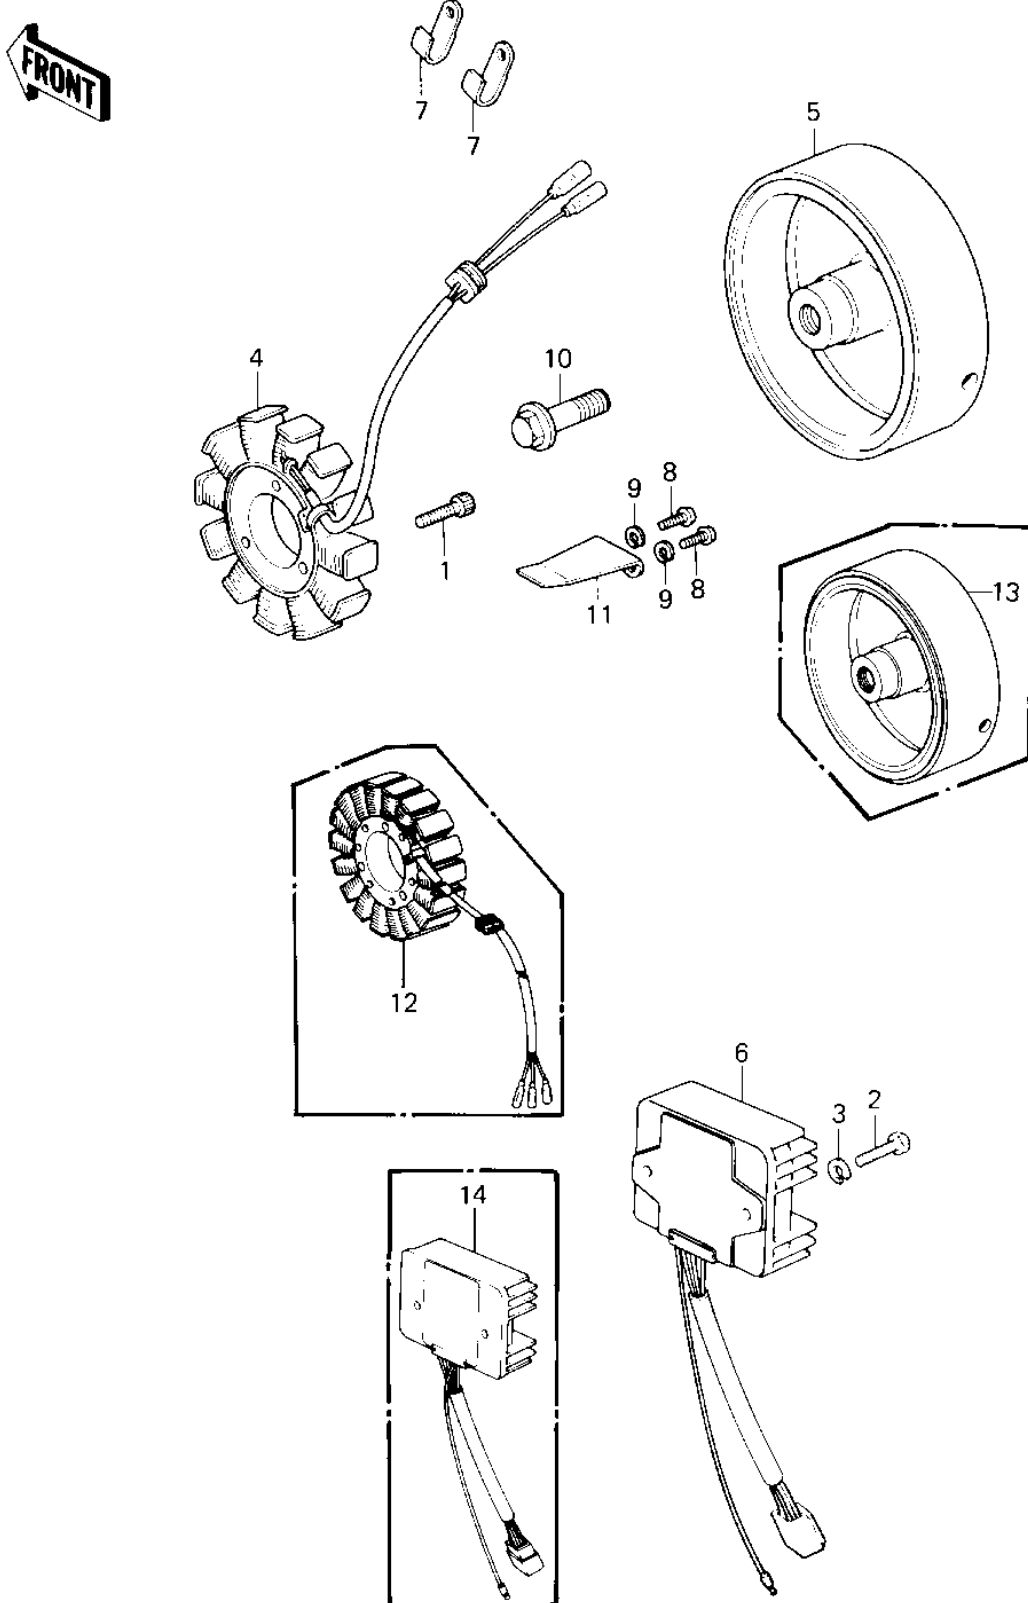

1980 KZ550-A1 PARTS DIAGRAM

GENERATOR/REGULATOR ('80-'81 A1/A2)

1980 KZ550-A1 PARTS LIST

GENERATOR/REGULATOR ('80-'81 A1/A2)

ITEM NAME	PART NUMBER	QUANTITY
BOLT,ALLEN,6X28 (Ref # 1)	120P0628	3
BOLT-UPSET (Ref # 2)	112G0625	2
WASHER SPRING 6MM (Ref # 3)	461F0600	2
STATOR ASSY,GENERATOR (Ref # 4)	21003-1013	1
ROTOR,GENERATOR (Ref # 5)	21050-1007	1
REGULATOR,VOLTAGE (Ref # 6)	21066-1011	1
CLAMP,WIRING HARNESS (Ref # 7)	21126-008	2
SCREW PAN HEAD 5X12 (Ref # 8)	220B0512	2
WASHER SPRING 5MM (Ref # 9)	461F0500	2
BOLT,10X40 (Ref # 10)	92001-1201	1
CLAMP,GENERATOR WIRE (Ref # 11)	92037-1122	1
STATOR,GENERATOR (Ref # 12)	21003-1038	1
FLYWHEEL,GENERATOR (Ref # 13)	21050-1019	1
REGULATOR,VOLTAGE (Ref # 14)	21066-1008	1