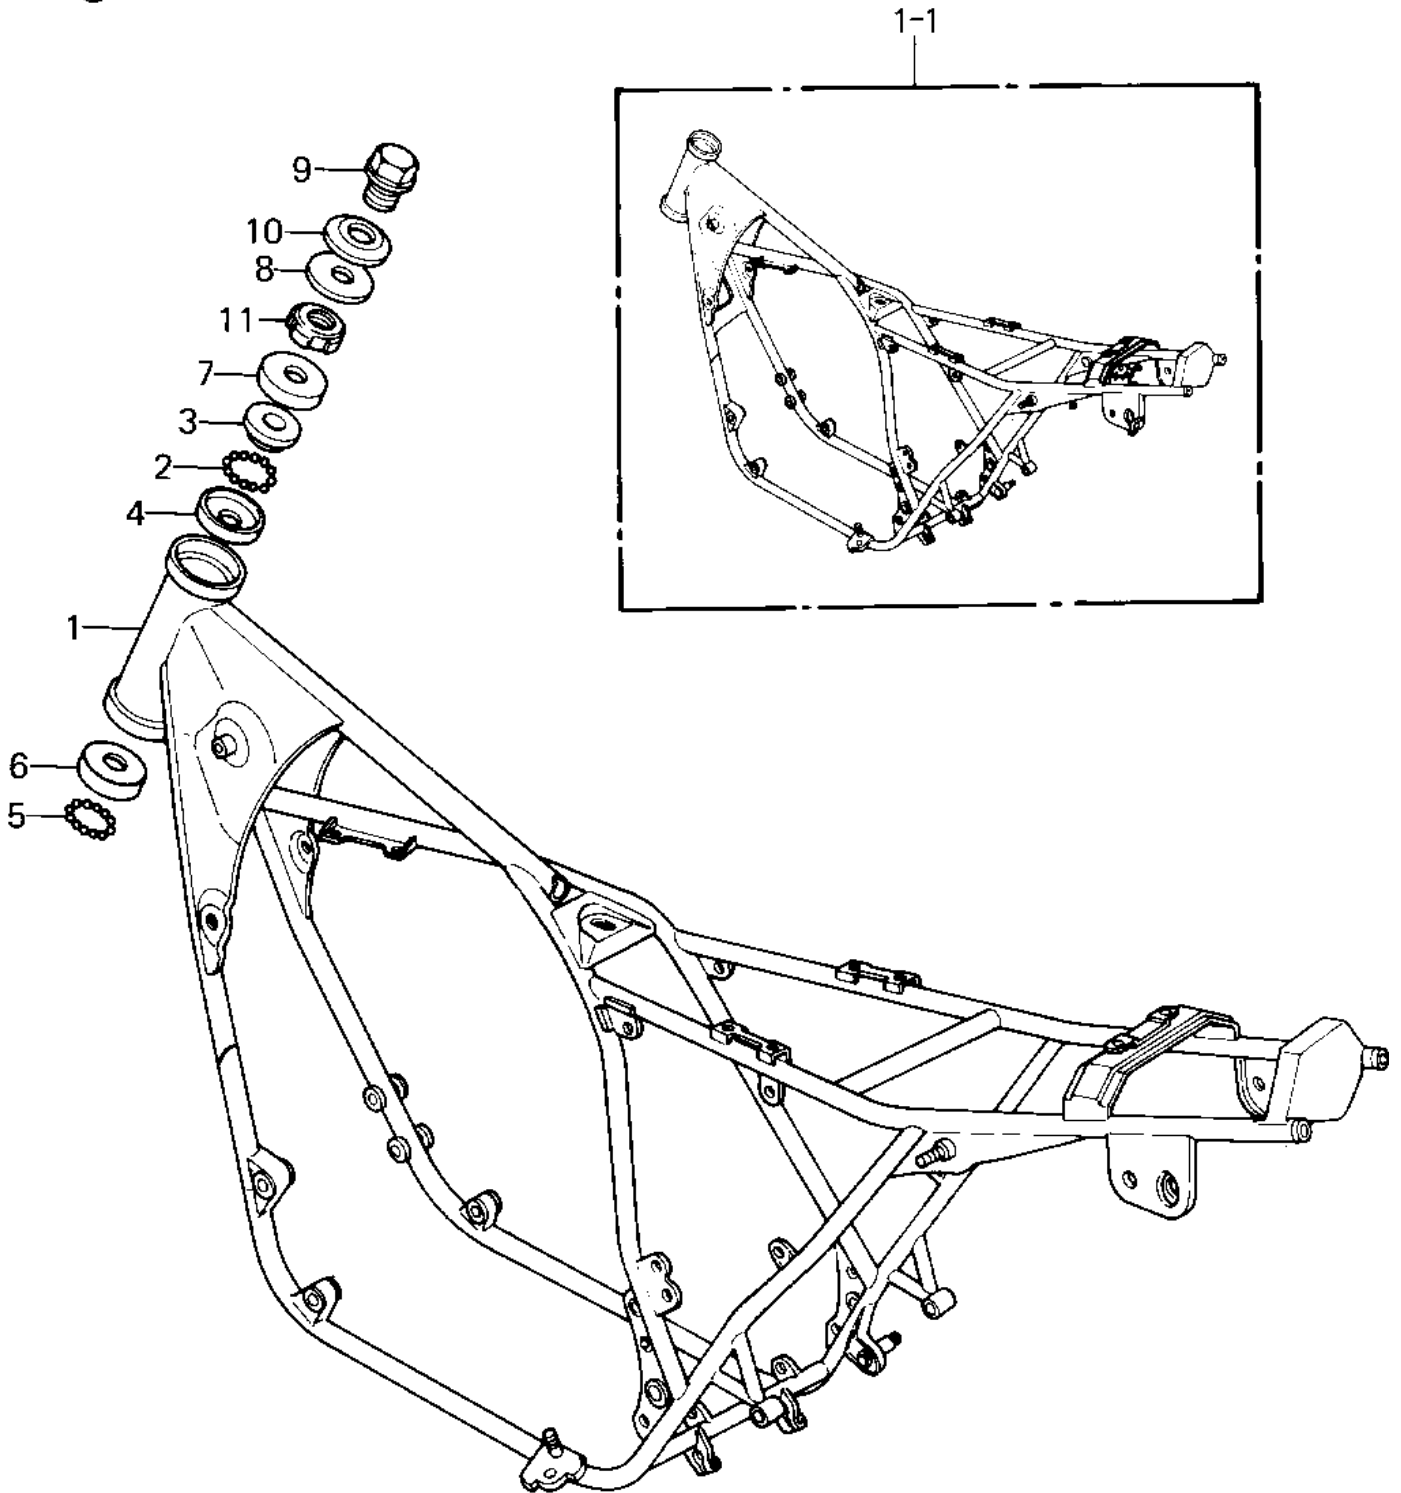

1980 KZ550-A1 PARTS DIAGRAM

FRAME ('80-'81 A1/A2)

1980 KZ550-A1 PARTS LIST

FRAME ('80-'81 A1/A2)

ITEM NAME	PART NUMBER	QUANTITY
FRAME (Ref # 1)	32002-1067	1
FRAME-COMP (Ref # 1-1)	32002-1173	1
BALL STEEL 1/4' (Ref # 2)	600A0800	19
CONE,STRNG STM BRNG (Ref # 3)	92047-011	1
RACE STRNG STEM BERNG (Ref # 4)	92048-006	1
BALL STEEL 1/4' (Ref # 5)	600A0800	20
RACE,STRNG STM BRNG (Ref # 6)	92048-008	1
CAP, STEERING STEM (Ref # 7)	46098-016	1
WASHER,WAVE (Ref # 8)	46100-003	1
BOLT,STEERG STEM HEAD (Ref # 9)	92007-031	1
WASHER,STEERG STM HD (Ref # 10)	92022-230	1
NUT STEERING STEM LCK (Ref # 11)	92090-007	1