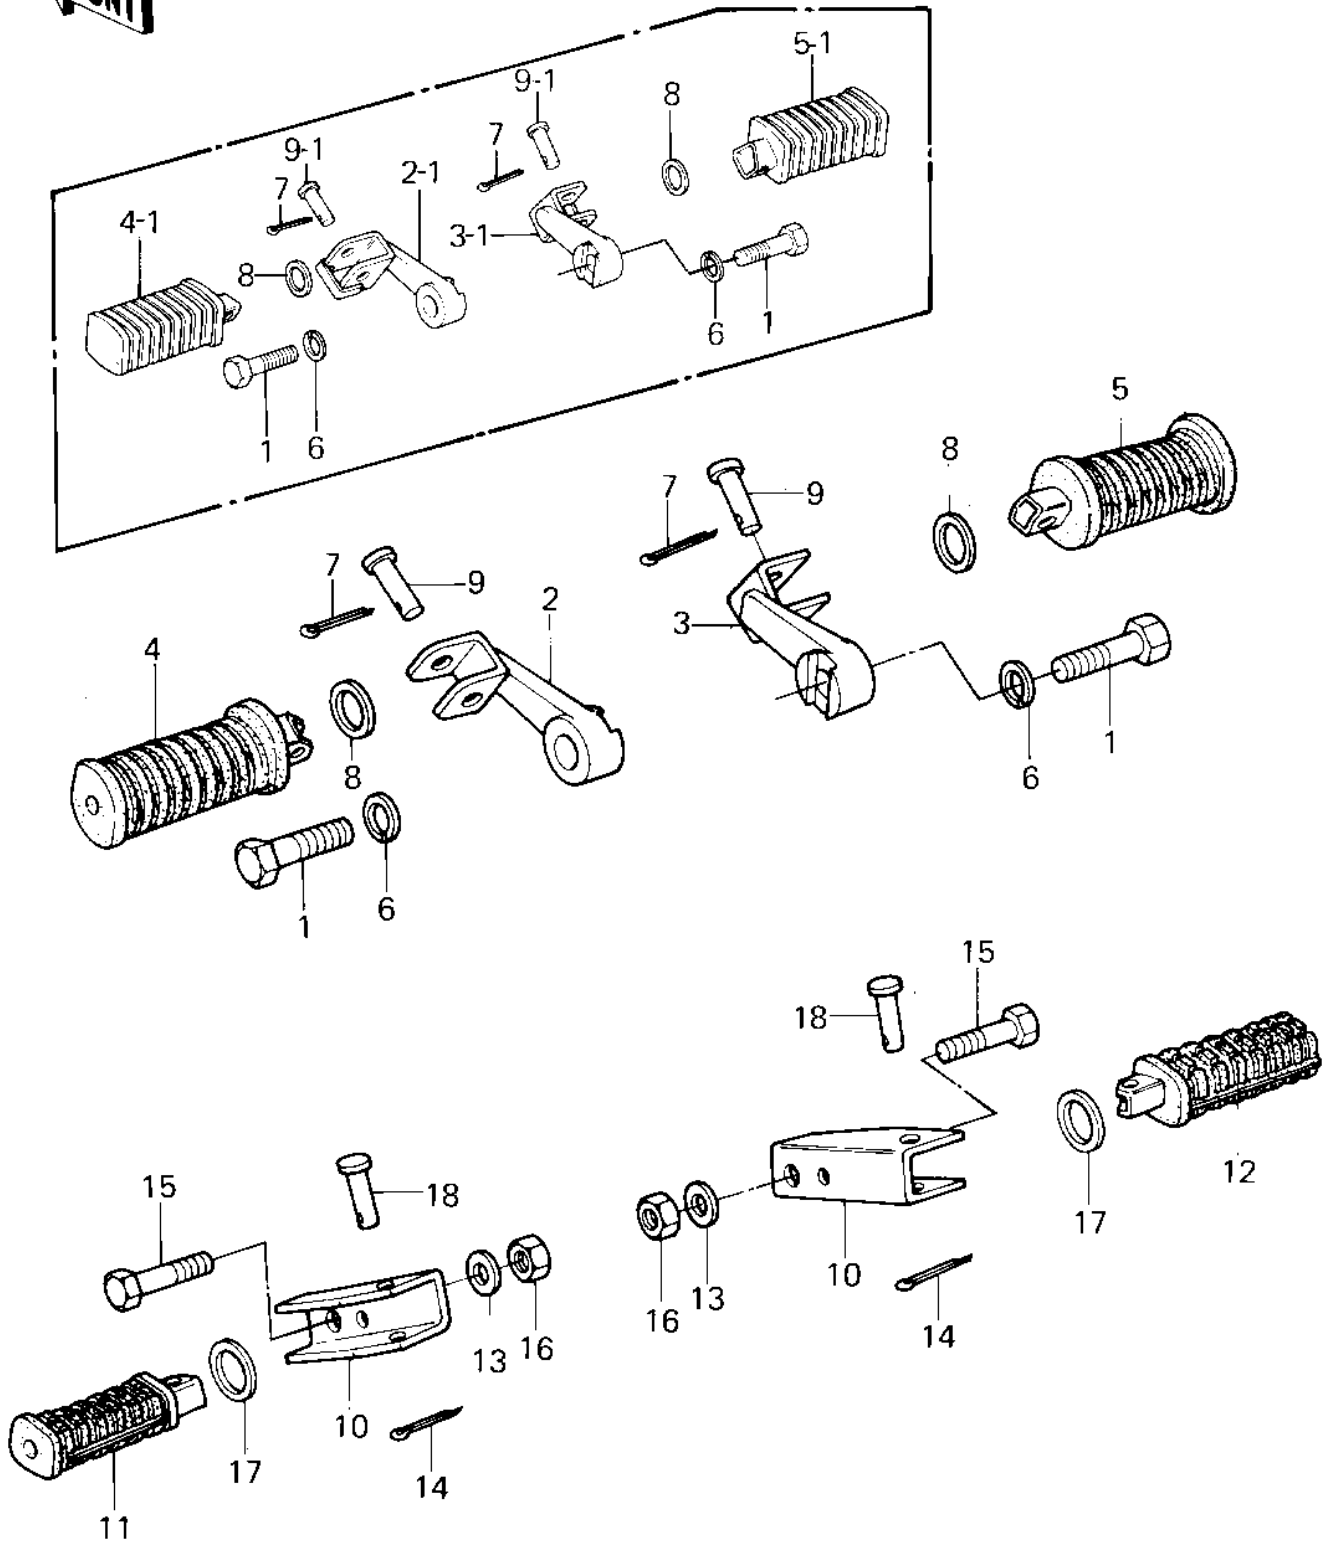

1980 KZ550-A1 PARTS DIAGRAM

FOOTRESTS ('80-'81 A1/A2)

1980 KZ550-A1 PARTS LIST

FOOTRESTS ('80-'81 A1/A2)

ITEM NAME	PART NUMBER	QUANTITY
BOLT,12X30 (Ref # 1)	113G1230A	2
HOLDER,STEP,L.H. (Ref # 2)	34003-1021	1
HOLDER-STEP,FR,LH (Ref # 2-1)	34003-1074	1
HOLDER,STEP,R.H. (Ref # 3)	34003-1022	1
HOLDER-STEP,FR,RH (Ref # 3-1)	34003-1075	1
STEP-ASSY (Ref # 4)	34027-1103	1
STEP-ASSY,FR,RH (Ref # 4-1)	34028-1018	1
STEP-ASSY (Ref # 5)	34027-1103	1
STEP-ASSY,FR,RH (Ref # 5-1)	34028-1018	1
WASHER SPRING 12MM (Ref # 6)	461F1200	2
PIN COTTER 2.5X16 (Ref # 7)	550D2516	2
WASHER,PLAIN (Ref # 8)	92022-250	2
PIN-FOOTREST BAR FIT (Ref # 9)	92043-080	2
PIN,FOOTREST BAR FIT (Ref # 9-1)	92043-115	2
HOLDER,REAR FOOTREST (Ref # 10)	34003-1025	2
STEP,FOOTREST,REAR,LH (Ref # 11)	34028-1009	1
STEP,FOOTREST,REAR,RH (Ref # 12)	34028-1010	1
WASHER PLAIN 10MM (Ref # 13)	411B1000	2
PIN,COTTER,2.0X12 (Ref # 14)	550D2012	2
BOLT,HEX HEAD,10X40 (Ref # 15)	92003-213	2
NUT,LOCK,10MM (Ref # 16)	92019-021	2
WASHER-PLAIN (Ref # 17)	92022-181	2
PIN (Ref # 18)	92043-1464	2