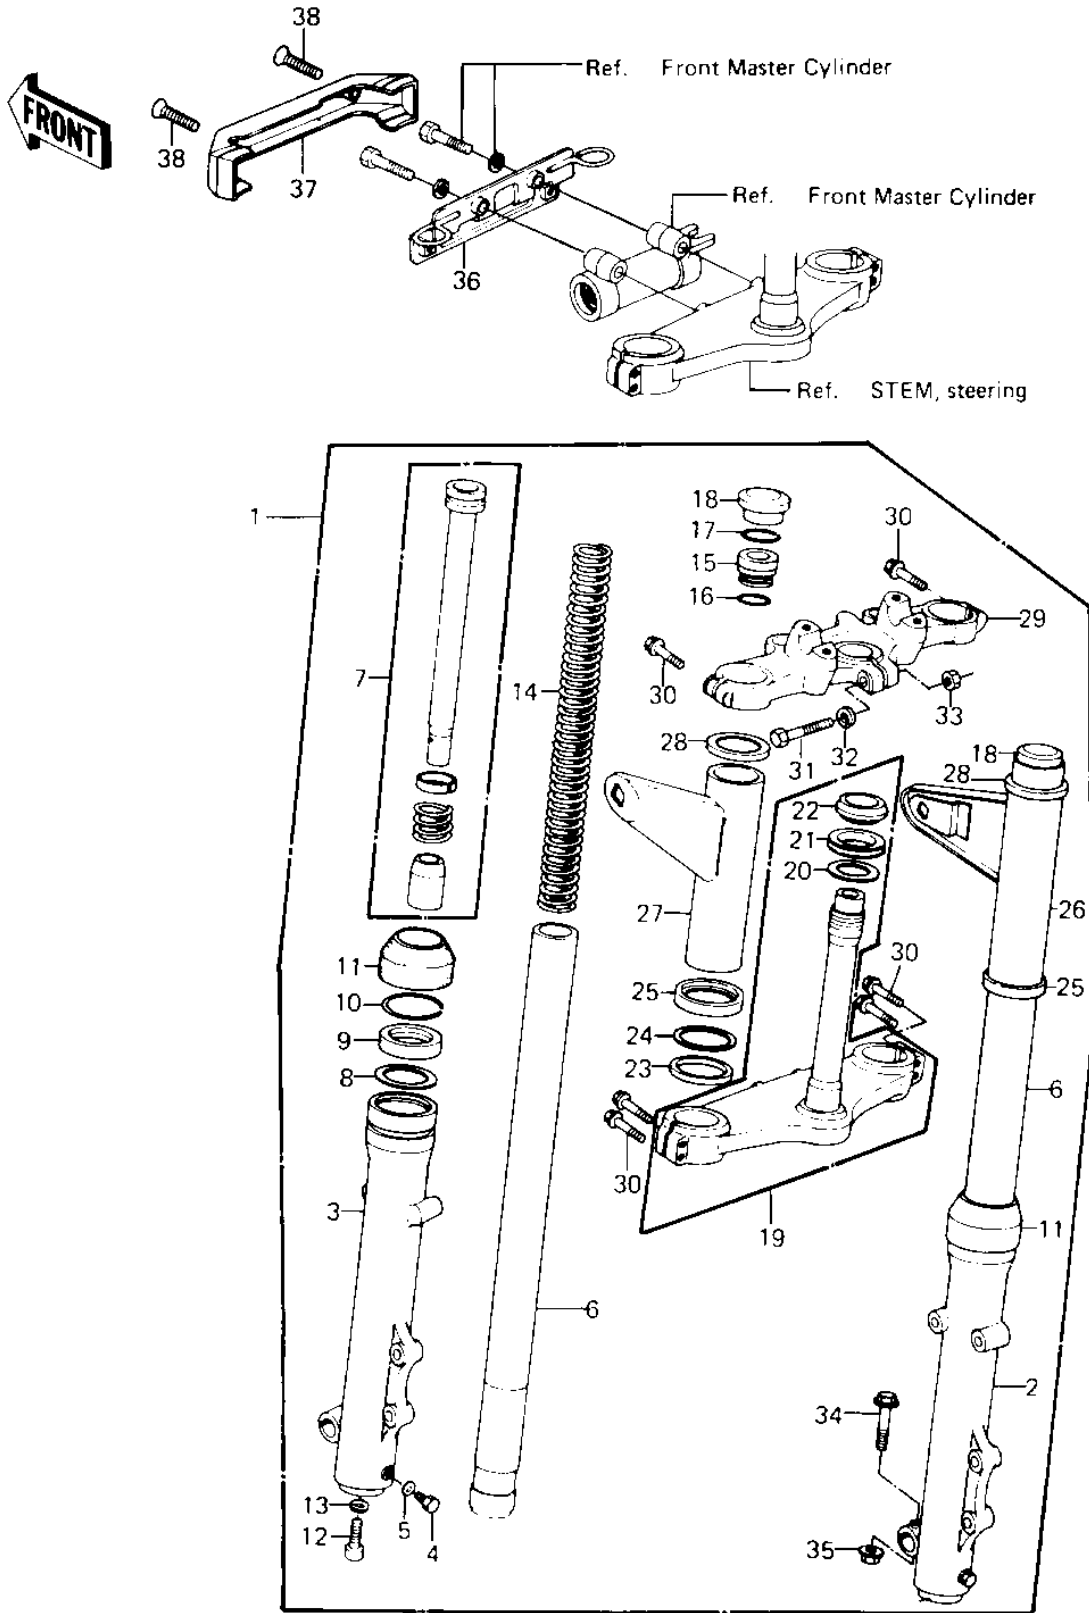

1980 KZ550-A1 PARTS DIAGRAM

FRONT FORK (KZ550-A1)

1980 KZ550-A1 PARTS LIST

FRONT FORK (KZ550-A1)

ITEM NAME	PART NUMBER	QUANTITY
FORK-FRONT (Ref # 1)	44001-1202	1
FORK-FRONT (Ref # 1)	44001-1202	1
TUBE,RH,FORK OUTER (Ref # 2)	44006-1018	1
TUBE,LH,FORK OUTER (Ref # 3)	44005-1018	1
BOLT HEX HEAD 6X8 (Ref # 4)	110B0608	2
GASKET,DRAIN PLUG (Ref # 5)	44045-047	2
TUBE,FORK,INNER (Ref # 6)	44013-1023	2
CYLINDER-FORK (Ref # 7)	44022-1024	2
SPACER,FORK (Ref # 8)	92026-1038	2
SEAL-OIL,FORK (Ref # 9)	92049-1063	2
SEAL-OIL,FORK (Ref # 9)	92049-1063	2
CIRCLIP,OUTER TUBE (Ref # 10)	92033-1022	2
SEAL,DUST (Ref # 11)	92093-1047	2
SEAL,DUST (Ref # 11)	92093-1047	2
BOLT,FORK CYLINDER (Ref # 12)	44041-078	2
GASKET,FORK CYL BOLT (Ref # 13)	44045-051	2
SPRING,FORK INNER (Ref # 14)	44026-1022	2
GUIDE,SPRING (Ref # 15)	44029-1006	2
"O" RING (Ref # 16)	92055-1034	2
CIRCLIP,FORK TOP (Ref # 17)	92033-1023	2
CAP,RUBBER,FORK TOP (Ref # 18)	11012-1061	2
STEM,STEERING (Ref # 19)	44037-1013	1
WASHER,PLAIN (Ref # 20)	92022-231	1
OIL SEAL,STEERING STM (Ref # 21)	92056-003	1
CONE,STEERING STEM (Ref # 22)	92047-012	1
DAMPER RUBBER,FORK (Ref # 23)	92075-1137	2
WASHER,FORK COVER (Ref # 24)	92022-1111	2
GUIDE,FORK COVER,LOW (Ref # 25)	13169-1134	2
COVER-FORK,RH,BLACK (Ref # 26)	44033-1059	1

1980 KZ550-A1 PARTS LIST

FRONT FORK (KZ550-A1)

ITEM NAME	PART NUMBER	QUANTITY
COVER-FORK,RH,BLACK (Ref # 26)	44033-1059	1
COVER-FORK,LH,BLACK (Ref # 27)	44033-1058	1
COVER-FORK,LH,BLACK (Ref # 27)	44033-1058	1
GUIDE,FORK COVER,UPPE (Ref # 28)	13169-1135	2
HEAD,STEERING STEM (Ref # 29)	44039-1011	1
BOLT,8X40 (Ref # 30)	92001-1149	6
BOLT,HEX HEAD,8X55 (Ref # 31)	92001-1064	1
WASHER SPRING 8MM (Ref # 32)	461F0800	1
NUT,LOCK,8MM (Ref # 33)	92015-1124	1
BOLT,HEX HEAD,8X45 (Ref # 34)	92001-1136	1
NUT,8MM (Ref # 35)	92015-1055	1
BRACKET,FORK COVER (Ref # 36)	11034-1790	1
COVER,FORK (Ref # 37)	44033-1053	1
SCREW-CSK-RD-CROS (Ref # 38)	222C0518	2