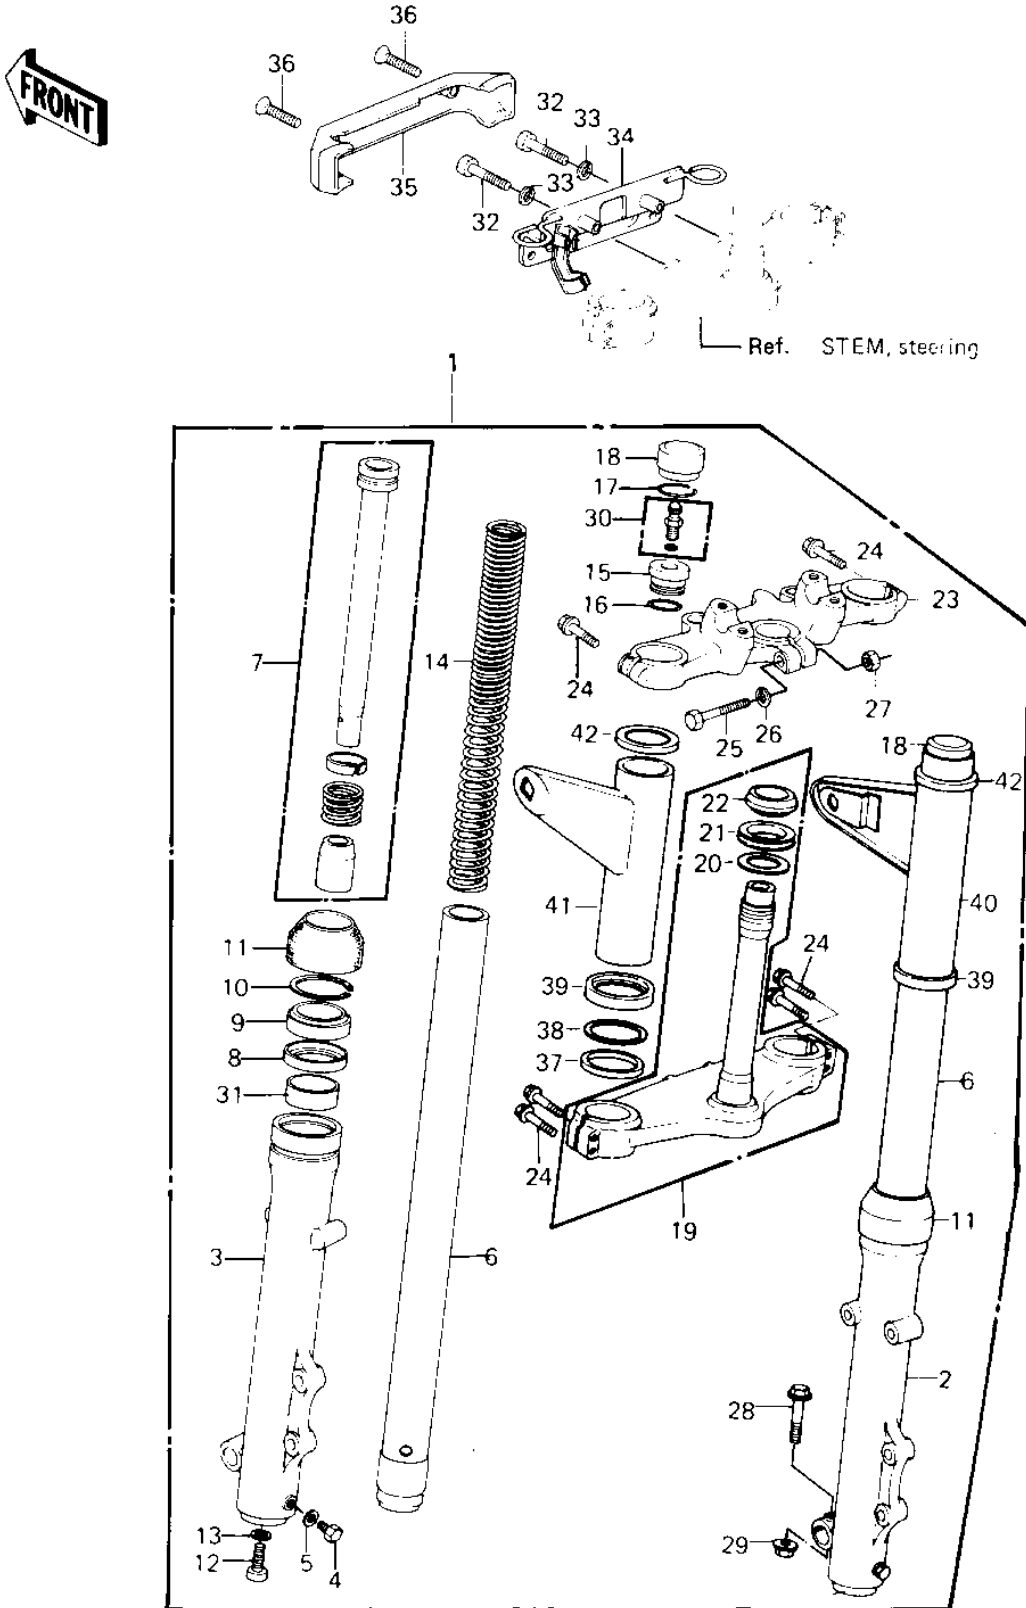

1980 KZ550-A1 PARTS DIAGRAM

FRONT FORK (KZ550-A2)

1980 KZ550-A1 PARTS LIST

FRONT FORK (KZ550-A2)

ITEM NAME	PART NUMBER	QUANTITY
FORK-FRONT (Ref # 1)	44001-1171	1
TUBE,RH,FORK OUTER (Ref # 2)	44006-1057	1
TUBE,LH,FORK OUTER (Ref # 3)	44005-1057	1
BOLT HEX HEAD 6X8 (Ref # 4)	110B0608	2
GASKET,DRAIN PLUG (Ref # 5)	44045-047	2
PIPE-FORK INNER (Ref # 6)	44013-1044	2
CYLINDER-FORK (Ref # 7)	44022-1051	2
SPACER,FORK (Ref # 8)	92026-1038	2
SEAL-OIL,FORK (Ref # 9)	92049-1063	2
RING,SNAP (Ref # 10)	92033-1055	2
SEAL,DUST (Ref # 11)	92093-1047	2
BOLT,FORK CYLINDER (Ref # 12)	44041-078	2
GASKET,FORK CYL BOLT (Ref # 13)	44045-051	2
SPRING,FORK INNER (Ref # 14)	44026-1077	2
SEAT,FORK SPRING (Ref # 15)	44029-1019	2
"0" RING (Ref # 16)	92055-1034	2
CIRCLIP,FORK TOP (Ref # 17)	92033-1023	2
CAP,FORK TOP (Ref # 18)	11012-1136	2
STEM,STEERING (Ref # 19)	44037-1013	1
WASHER,PLAIN (Ref # 20)	92022-231	1
OIL SEAL,STEERING STM (Ref # 21)	92056-003	1
CONE,STEERING STEM (Ref # 22)	92047-012	1
HEAD,STEERING STEM (Ref # 23)	44039-1011	1
BOLT,8X40 (Ref # 24)	92001-1149	6
BOLT,HEX HEAD,8X55 (Ref # 25)	92001-1064	1
WASHER SPRING 8MM (Ref # 26)	461F0800	1
NUT,LOCK,8MM (Ref # 27)	92015-1124	1
BOLT,HEX HEAD,8X45 (Ref # 28)	92001-1136	1
NUT,8MM (Ref # 29)	92015-1055	1

1980 KZ550-A1 PARTS LIST

FRONT FORK (KZ550-A2)

ITEM NAME	PART NUMBER	QUANTITY
VALVE ASSY,AIR (Ref # 30)	16126-1025	2
BUSHING, FORK (Ref # 31)	44065-1011	2
BOLT-UPSET (Ref # 32)	112G0625	2
WASHER SPRING 6MM (Ref # 33)	461F0600	2
BRACKET,FORK COVER (Ref # 34)	11034-1879	1
COVER,FORK (Ref # 35)	44033-1053	1
SCREW-CSK-RD-CROS (Ref # 36)	222C0518	2
DAMPER RUBBER,FORK (Ref # 37)	92075-1137	2
WASHER,FORK COVER (Ref # 38)	92022-1111	2
GUIDE,FORK COVER,LOW (Ref # 39)	13169-1134	2
COVER-FORK,RH,BLACK (Ref # 40)	44033-1059	1
COVER-FORK,LH,BLACK (Ref # 41)	44033-1058	1
GUIDE,FORK COVER,UPPE (Ref # 42)	13169-1135	2