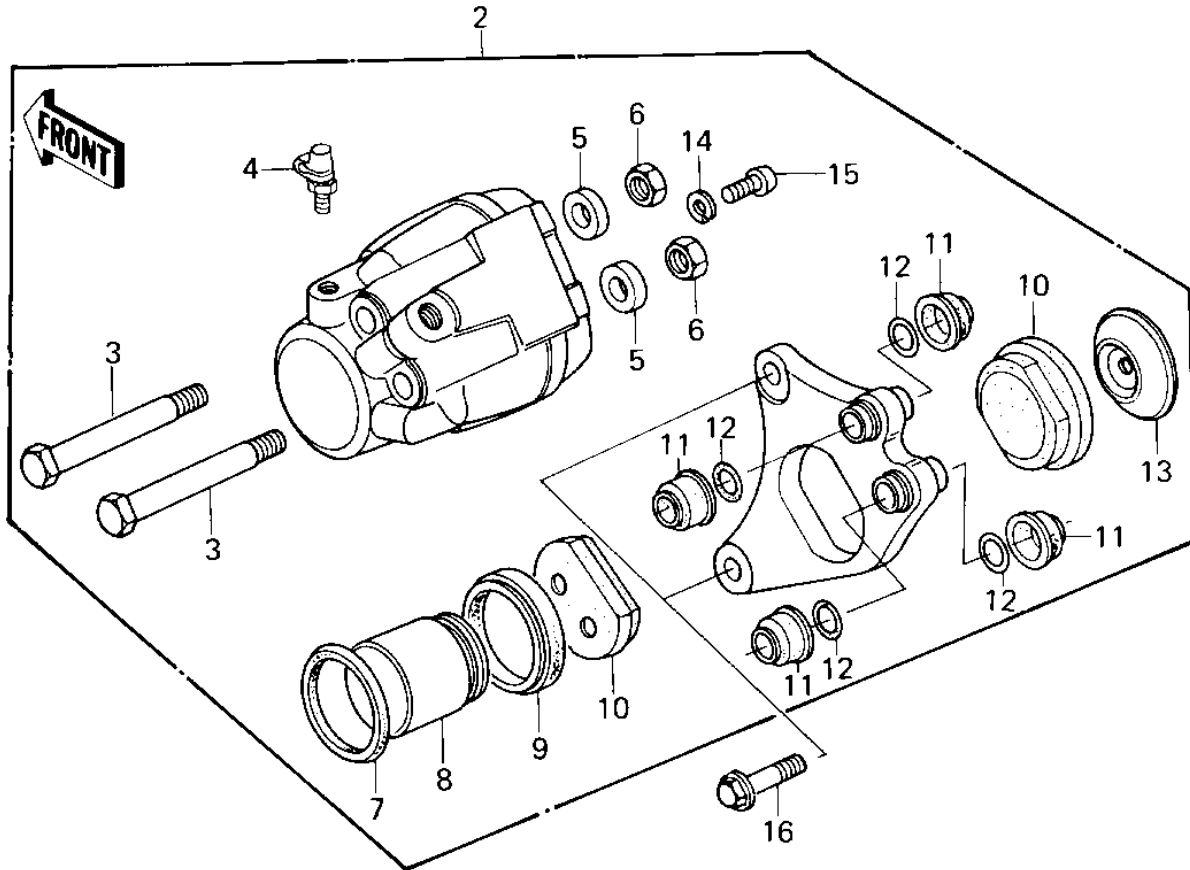

# 1980 KZ550-A1 PARTS DIAGRAM

FRONT BRAKE (KZ550-A1)

## 1980 KZ550-A1 PARTS LIST

### FRONT BRAKE (KZ550-A1)

ITEM NAME	PART NUMBER	QUANTITY
DISK PLATE,FRONT (Ref # 1)	41080-1032	1
CALIPER ASSY,FR,L.H. (Ref # 2)	43041-1022	1
BOLT (Ref # 3)	43045-006	2
BLEEDER SET (Ref # 4)	43085-001	1
PLUG (Ref # 5)	43088-002	2
NUT 10MM (Ref # 6)	315B1000	2
RING,PISTON SEAL (Ref # 7)	43049-002	1
PISTON,BRAKE,42M/M (Ref # 8)	43020-1012	1
DUST SEALD,RUBBER (Ref # 9)	43054-003	1
PAD SET (Ref # 10)	43082-1001	1
DUST SHILD,SHAFT (Ref # 11)	43052-005	4
"O" RING (Ref # 12)	43053-006	4
SPACER (Ref # 13)	43040-004	1
WASHER SPRING 6MM (Ref # 14)	461F0600	1
SCREW PAN HEAD 6X12 (Ref # 15)	220B0612	1
BOLT,10X47 (Ref # 16)	92001-1209	2