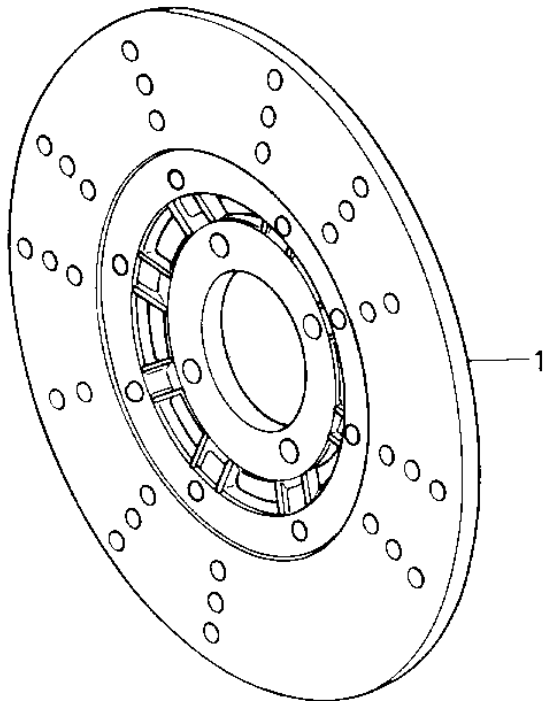

# 1980 KZ550-A1 PARTS DIAGRAM

FRONT BRAKE (KZ550-A1)

## 1980 KZ550-A1 PARTS LIST

### FRONT BRAKE (KZ550-A1)

ITEM NAME	PART NUMBER	QUANTITY
DISK PLATE,FRONT (Ref # 1)	41080-1032	1
CALIPER ASSY,FR,L.H. (Ref # 2)	43041-1022	1
BOLT (Ref # 3)	43045-006	2
BLEEDER SET (Ref # 4)	43085-001	1
PLUG (Ref # 5)	43088-002	2
NUT 10MM (Ref # 6)	315B1000	2
RING,PISTON SEAL (Ref # 7)	43049-002	1
PISTON,BRAKE,42M/M (Ref # 8)	43020-1012	1
DUST SEALD,RUBBER (Ref # 9)	43054-003	1
PAD SET (Ref # 10)	43082-1001	1
DUST SHILD,SHAFT (Ref # 11)	43052-005	4
"O" RING (Ref # 12)	43053-006	4
SPACER (Ref # 13)	43040-004	1
WASHER SPRING 6MM (Ref # 14)	461F0600	1
SCREW PAN HEAD 6X12 (Ref # 15)	220B0612	1
BOLT,10X47 (Ref # 16)	92001-1209	2