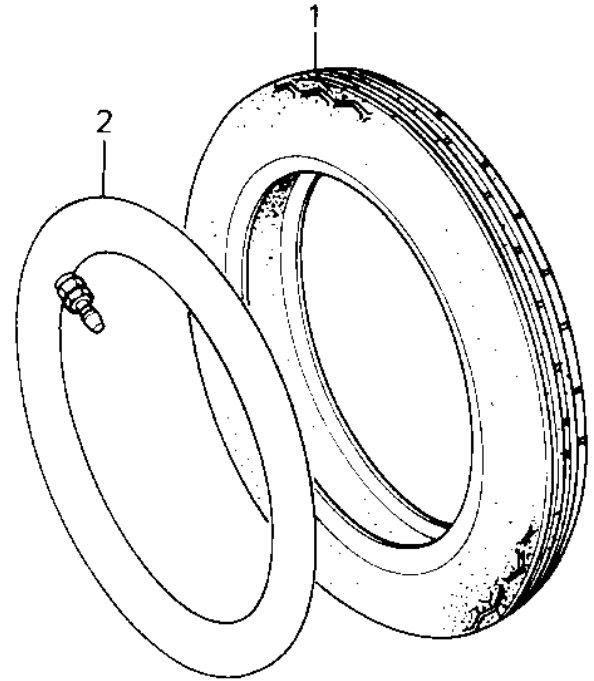

# 1980 KZ550-A1 PARTS DIAGRAM

TIRES ('80-'81 A1/A2)

## 1980 KZ550-A1 PARTS LIST

TIRES ('80-'81 A1/A2)

ITEM NAME	PART NUMBER	QUANTITY
TIRE 325H-19 F7 F (Ref # 1)	41002-1056	1
TIRE 325H-19 F8 F (Ref # 1.1)	41002-1147	1
*** N.L.A.*** (Canada) (Ref # 2)	41022-030	1
BALANCER-WHEEL,10G (Ref # 3)	41075-1011	AR
BALANCER-WHEEL,20G (Ref # 4)	41075-1012	AR
BALANCER-WHEEL,30G (Ref # 5)	41075-1013	AR
TIRE 425/85-18 K81 F (Ref # 6)	41002-1091	1
TIRE 375H-18 K127 R (Ref # 6.1)	41002-1149	1
TUBE 350/375/410-18 (Ref # 7)	41022-031	1
VALVE (Ref # 8)	16126-1136	2