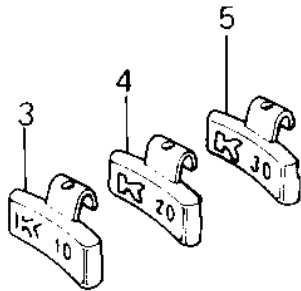

# 1980 KZ550-A1 PARTS DIAGRAM

TIRES ('80-'81 A1/A2)

## 1980 KZ550-A1 PARTS LIST

TIRES ('80-'81 A1/A2)

ITEM NAME	PART NUMBER	QUANTITY
TIRE 325H-19 F7 F (Ref # 1)	41002-1056	1
TIRE 325H-19 F8 F (Ref # 1.1)	41002-1147	1
*** N.L.A.*** (Canada) (Ref # 2)	41022-030	1
BALANCER-WHEEL,10G (Ref # 3)	41075-1011	AR
BALANCER-WHEEL,20G (Ref # 4)	41075-1012	AR
BALANCER-WHEEL,30G (Ref # 5)	41075-1013	AR
TIRE 425/85-18 K81 F (Ref # 6)	41002-1091	1
TIRE 375H-18 K127 R (Ref # 6.1)	41002-1149	1
TUBE 350/375/410-18 (Ref # 7)	41022-031	1
VALVE (Ref # 8)	16126-1136	2