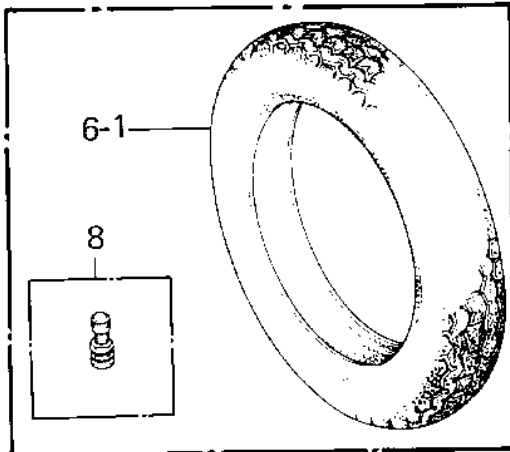

# 1980 KZ550-A1 PARTS DIAGRAM

TIRES ('80-'81 A1/A2)

## 1980 KZ550-A1 PARTS LIST

TIRES ('80-'81 A1/A2)

ITEM NAME	PART NUMBER	QUANTITY
TIRE 325H-19 F7 F (Ref # 1)	41002-1056	1
TIRE 325H-19 F8 F (Ref # 1.1)	41002-1147	1
*** N.L.A.*** (Canada) (Ref # 2)	41022-030	1
BALANCER-WHEEL,10G (Ref # 3)	41075-1011	AR
BALANCER-WHEEL,20G (Ref # 4)	41075-1012	AR
BALANCER-WHEEL,30G (Ref # 5)	41075-1013	AR
TIRE 425/85-18 K81 F (Ref # 6)	41002-1091	1
TIRE 375H-18 K127 R (Ref # 6.1)	41002-1149	1
TUBE 350/375/410-18 (Ref # 7)	41022-031	1
VALVE (Ref # 8)	16126-1136	2