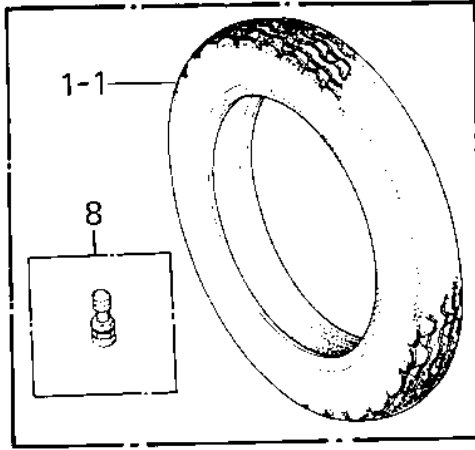

# 1980 KZ550-A1 PARTS DIAGRAM

TIRES ('80-'81 A1/A2)

## 1980 KZ550-A1 PARTS LIST

TIRES ('80-'81 A1/A2)

ITEM NAME	PART NUMBER	QUANTITY
TIRE 325H-19 F7 F (Ref # 1)	41002-1056	1
TIRE 325H-19 F8 F (Ref # 1.1)	41002-1147	1
*** N.L.A.*** (Canada) (Ref # 2)	41022-030	1
BALANCER-WHEEL,10G (Ref # 3)	41075-1011	AR
BALANCER-WHEEL,20G (Ref # 4)	41075-1012	AR
BALANCER-WHEEL,30G (Ref # 5)	41075-1013	AR
TIRE 425/85-18 K81 F (Ref # 6)	41002-1091	1
TIRE 375H-18 K127 R (Ref # 6.1)	41002-1149	1
TUBE 350/375/410-18 (Ref # 7)	41022-031	1
VALVE (Ref # 8)	16126-1136	2