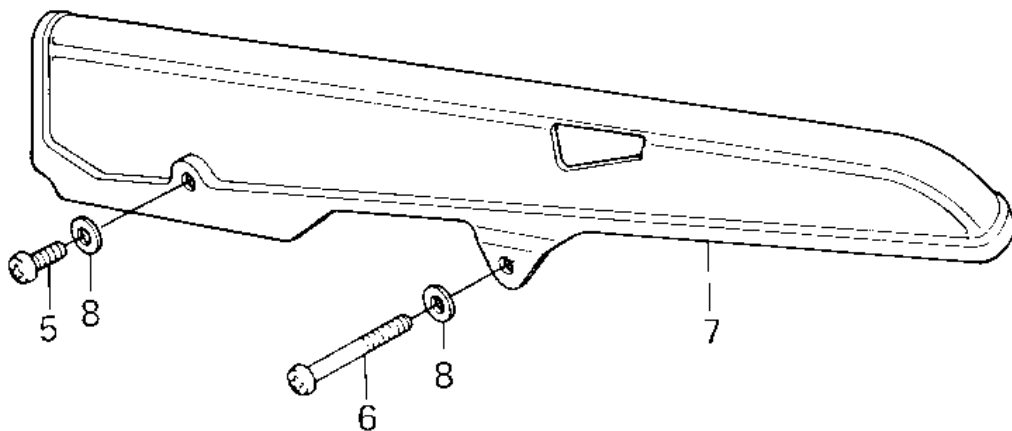

1980 KZ550-A1 PARTS DIAGRAM

SIDE COVERS/CHAIN COVER ('80-'81 A1/A2)

1980 KZ550-A1 PARTS LIST

SIDE COVERS/CHAIN COVER ('80-'81 A1/A2)

ITEM NAME	PART NUMBER	QUANTITY
COVER,SIDE,L.H,EBONY (Ref # 1)	36001-1027-8G	1
COVER-SIDE,LH,L.P.RED (Ref # 1)	36001-1027-D9	1
GROMMET (Ref # 2)	92071-056	3
COVER,SIDE,R.H,EBONY (Ref # 3)	36001-1028-8G	1
COVER-SIDE,RH,L.P.RED (Ref # 3)	36001-1028-D9	1
GROMMET (Ref # 4)	92071-056	3
SCREW PAN HEAD 6X14 (Ref # 5)	220B0614	1
SCREW PAN HEAD 6X65 (Ref # 6)	220B0665	1
CASE-CHAIN (Ref # 7)	36014-1005	1
WASHER 6.5X20X1.6T (Ref # 8)	92022-125	2
NUT,LOCK,3MM (Ref # 9)	92018-005	4
MARK,SIDE COVER,KZ550 (Ref # 10)	56018-1147	2
MARK,SIDE COV,KZ550 (Ref # 10)	56018-1183	2