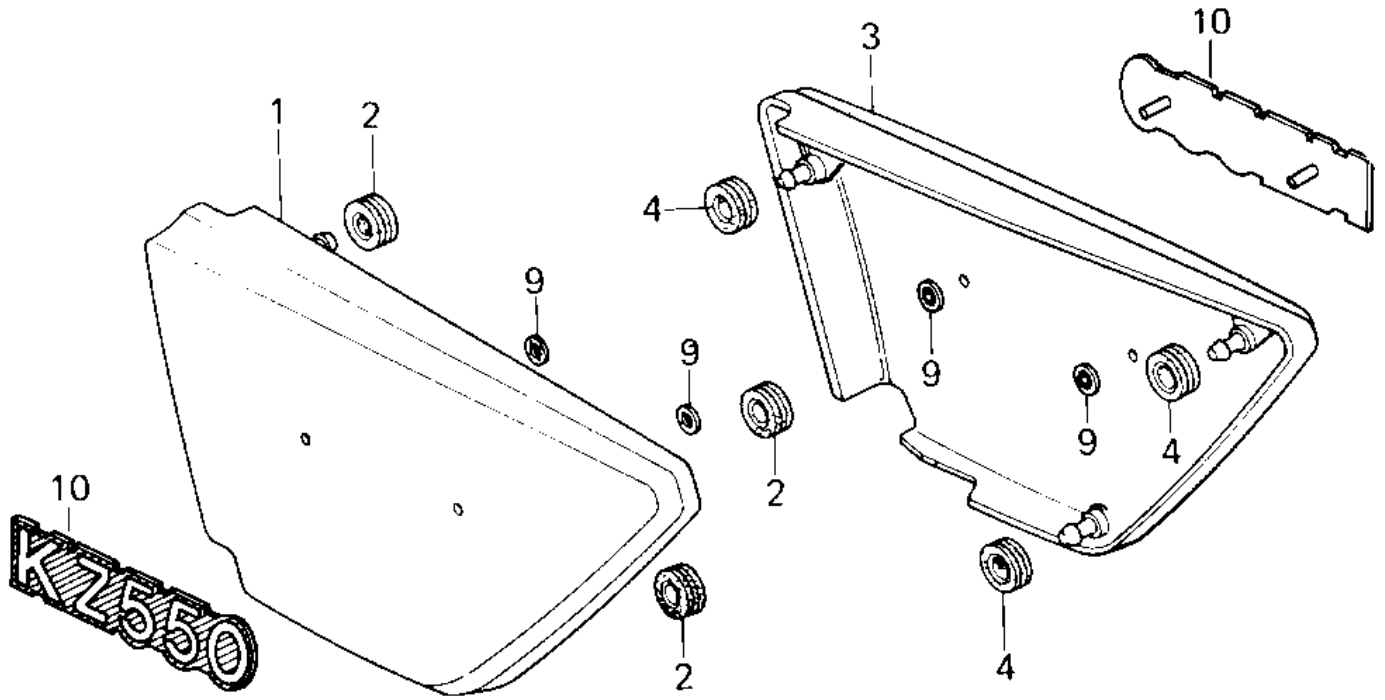

1980 KZ550-A1 PARTS DIAGRAM

SIDE COVERS/CHAIN COVER ('80-'81 A1/A2)

1980 KZ550-A1 PARTS LIST

SIDE COVERS/CHAIN COVER ('80-'81 A1/A2)

ITEM NAME	PART NUMBER	QUANTITY
COVER,SIDE,L.H,EBONY (Ref # 1)	36001-1027-8G	1
COVER-SIDE,LH,L.P.RED (Ref # 1)	36001-1027-D9	1
GROMMET (Ref # 2)	92071-056	3
COVER,SIDE,R.H,EBONY (Ref # 3)	36001-1028-8G	1
COVER-SIDE,RH,L.P.RED (Ref # 3)	36001-1028-D9	1
GROMMET (Ref # 4)	92071-056	3
SCREW PAN HEAD 6X14 (Ref # 5)	220B0614	1
SCREW PAN HEAD 6X65 (Ref # 6)	220B0665	1
CASE-CHAIN (Ref # 7)	36014-1005	1
WASHER 6.5X20X1.6T (Ref # 8)	92022-125	2
NUT,LOCK,3MM (Ref # 9)	92018-005	4
MARK,SIDE COVER,KZ550 (Ref # 10)	56018-1147	2
MARK,SIDE COV,KZ550 (Ref # 10)	56018-1183	2