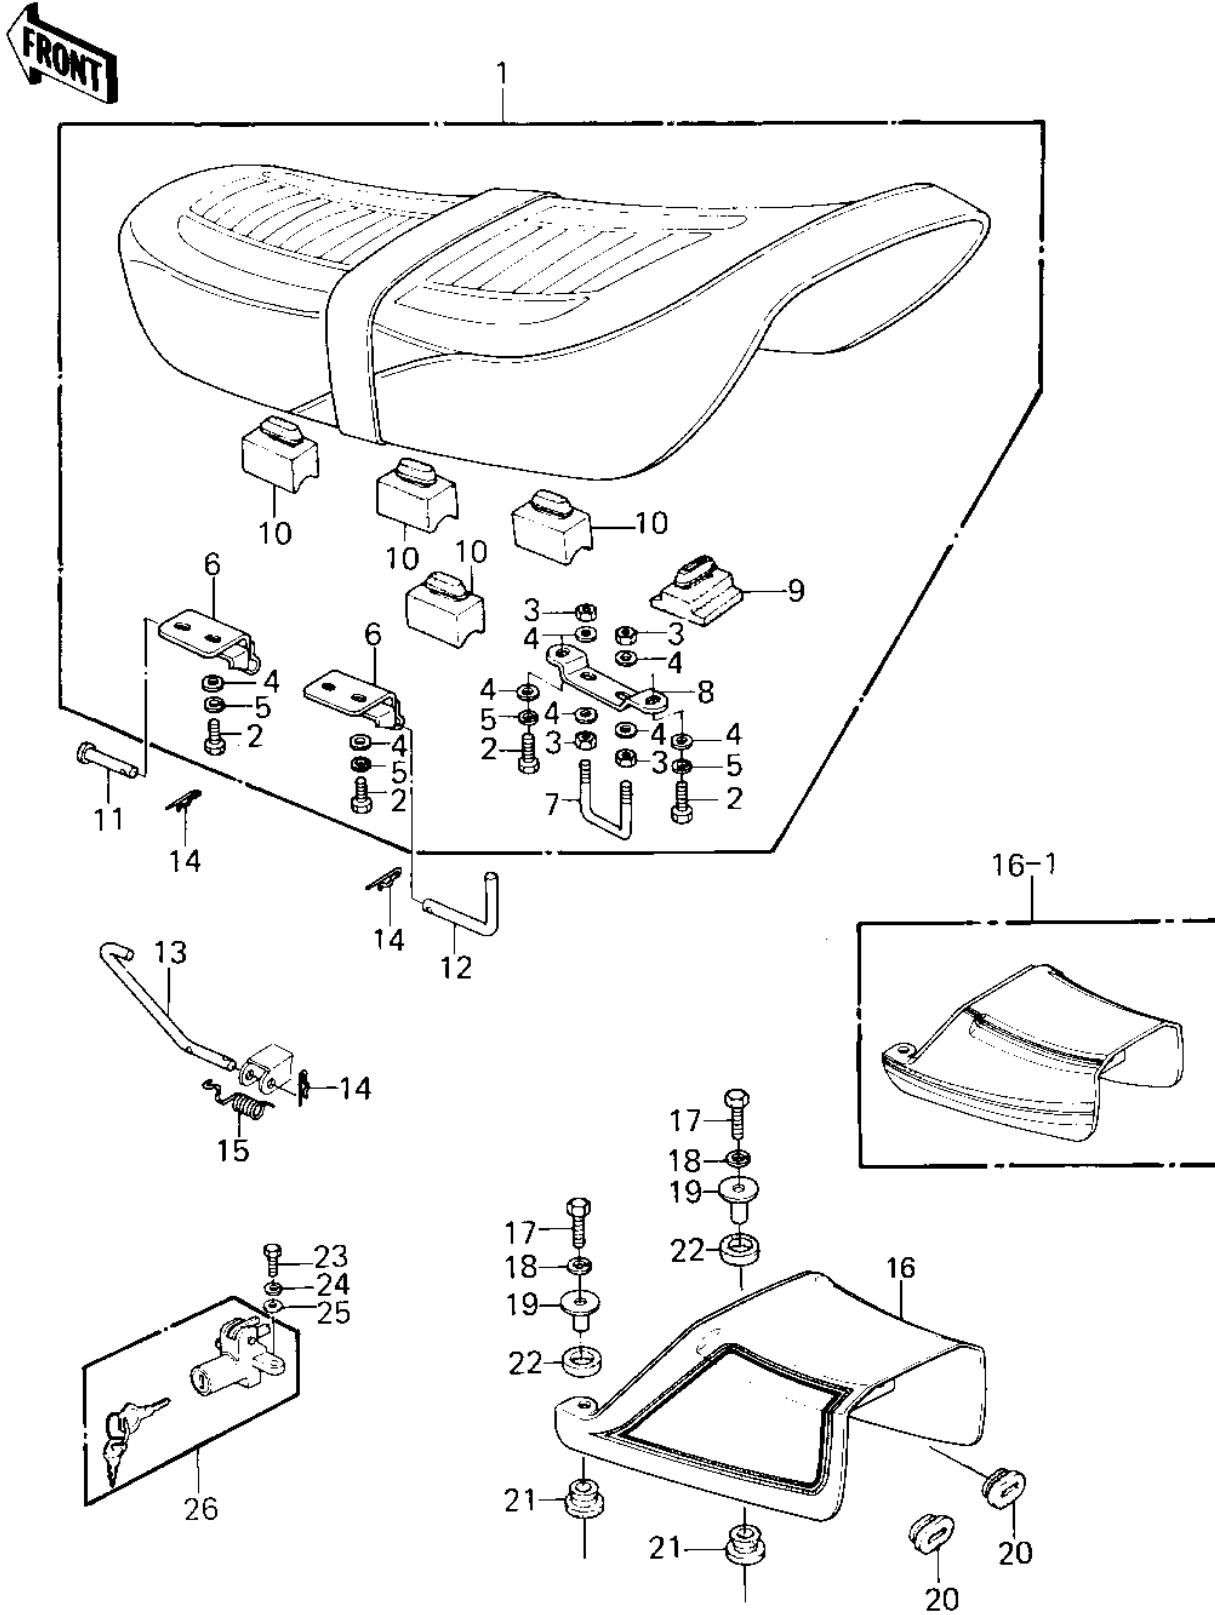

1980 KZ550-A1 PARTS DIAGRAM

SEAT/SEAT COVERS ('80-'81 A1/A2)

1980 KZ550-A1 PARTS LIST

SEAT/SEAT COVERS ('80-'81 A1/A2)

ITEM NAME	PART NUMBER	QUANTITY
SEAT-ASSY,DUAL (Ref # 1)	53001-1133	1
SEAT-ASSY,DUAL (Ref # 1)	53001-1133	1
BOLT-UPSET 6X14 (Ref # 2)	112B0614	6
NUT 6MM (Ref # 3)	311B0600	4
WASHER PLAIN 6MM (Ref # 4)	411B0600	10
WASHER SPRING 6MM (Ref # 5)	461F0600	6
HINGE,SEAT,FRONT (Ref # 6)	53009-1010	2
CATCH, SEAT (Ref # 7)	53056-002	1
BRACKET, SEAT CATCH (Ref # 8)	53058-001	1
DAMPER RUBBER,SEAT (Ref # 9)	92075-1061	1
DAMPER RUBBER-SEAT (Ref # 10)	92075-156	4
PIN (Ref # 11)	53011-002	1
PIN,DUAL SEAT PIVOT (Ref # 12)	53011-008	1
HOOK SEAT (Ref # 13)	53054-001	1
PIN,SNAP (Ref # 14)	554A0600	3
SPRING,SEAT HOOK (Ref # 15)	92081-1053	1
COVER,SEAT,EBONY (Ref # 16)	14025-5023-8G	1
COVER-SEAT,L.P.RED (Ref # 16-1)	14025-1046-D9	1
BOLT 6X22 (Ref # 17)	112B0622	2
WASHER SPRING 6MM (Ref # 18)	461F0600	2
COLLAR (Ref # 19)	92027-251	2
GROMMET,SIDE COVER (Ref # 20)	92071-072	2
RUBBER,FENDER COVER (Ref # 21)	92075-174	2
DAMPER RUBBER (Ref # 22)	92075-175	2
BOLT-UPSET 6X14 (Ref # 23)	112B0614	1
WASHER SPRING 6MM (Ref # 24)	461F0600	1
WASHER PLAIN 6MM (Ref # 25)	411B0600	1
LOCK-ASSY,SEAT (Ref # 26)	27016-5010	1