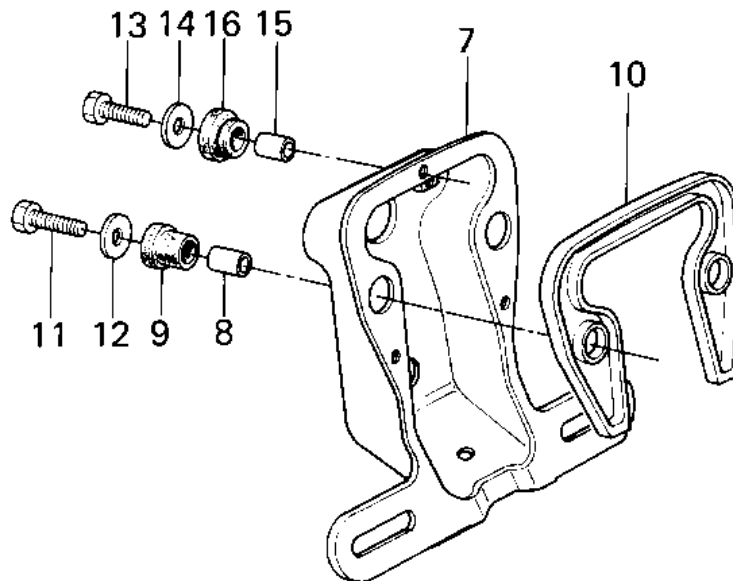

1980 KZ550-A1 PARTS DIAGRAM

TAILLIGHT ('80-'81 A1/A2)

1980 KZ550-A1 PARTS LIST

TAILLIGHT ('80-'81 A1/A2)

ITEM NAME	PART NUMBER	QUANTITY
TAIL LAMP UNIT (Ref # 1)	23025-064	1
SCREW, PAN HEAD, 4X60 (Ref # 2)	220E0460A	2
LENS, TAIL LAMP (Ref # 3)	23026-034	1
CASE, TAIL LIGHT (Ref # 4)	23027-041	1
GASKET, TAIL LENS (Ref # 5)	23028-021	1
BULB, 12V 32/3CP (Ref # 6)	92069-059	1
BRACKET, TAIL LAMP (Ref # 7)	23036-1011	1
COLLAR 6.8X10X14.5 (Ref # 8)	92027-156	2
DAMPER RUBBER (Ref # 9)	92075-1092	2
DAMPER RUBBER, TAIL (Ref # 10)	92075-1103	1
BOLT 6X22 (Ref # 11)	112B0622	2
WASHER 6.5X20X1.6T (Ref # 12)	92022-125	2
BOLT-UPSET, 6X20 (Ref # 13)	112G0620	3
WASHER 6.5X20X1.6T (Ref # 14)	92022-125	3
COLLAR 6.8X10X10.5 (Ref # 15)	92027-120	3
DAMPER RUBBER (Ref # 16)	92075-112	3