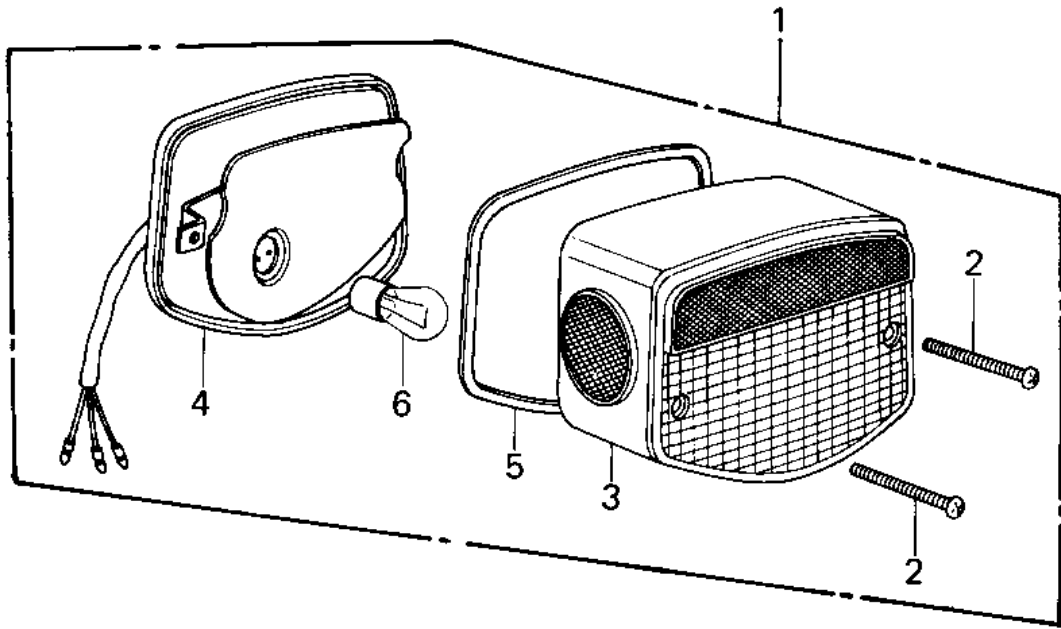

1980 KZ550-A1 PARTS DIAGRAM

TAILLIGHT ('80-'81 A1/A2)

1980 KZ550-A1 PARTS LIST

TAILLIGHT ('80-'81 A1/A2)

ITEM NAME	PART NUMBER	QUANTITY
TAIL LAMP UNIT (Ref # 1)	23025-064	1
SCREW, PAN HEAD, 4X60 (Ref # 2)	220E0460A	2
LENS, TAIL LAMP (Ref # 3)	23026-034	1
CASE, TAIL LIGHT (Ref # 4)	23027-041	1
GASKET, TAIL LENS (Ref # 5)	23028-021	1
BULB, 12V 32/3CP (Ref # 6)	92069-059	1
BRACKET, TAIL LAMP (Ref # 7)	23036-1011	1
COLLAR 6.8X10X14.5 (Ref # 8)	92027-156	2
DAMPER RUBBER (Ref # 9)	92075-1092	2
DAMPER RUBBER, TAIL (Ref # 10)	92075-1103	1
BOLT 6X22 (Ref # 11)	112B0622	2
WASHER 6.5X20X1.6T (Ref # 12)	92022-125	2
BOLT-UPSET, 6X20 (Ref # 13)	112G0620	3
WASHER 6.5X20X1.6T (Ref # 14)	92022-125	3
COLLAR 6.8X10X10.5 (Ref # 15)	92027-120	3
DAMPER RUBBER (Ref # 16)	92075-112	3