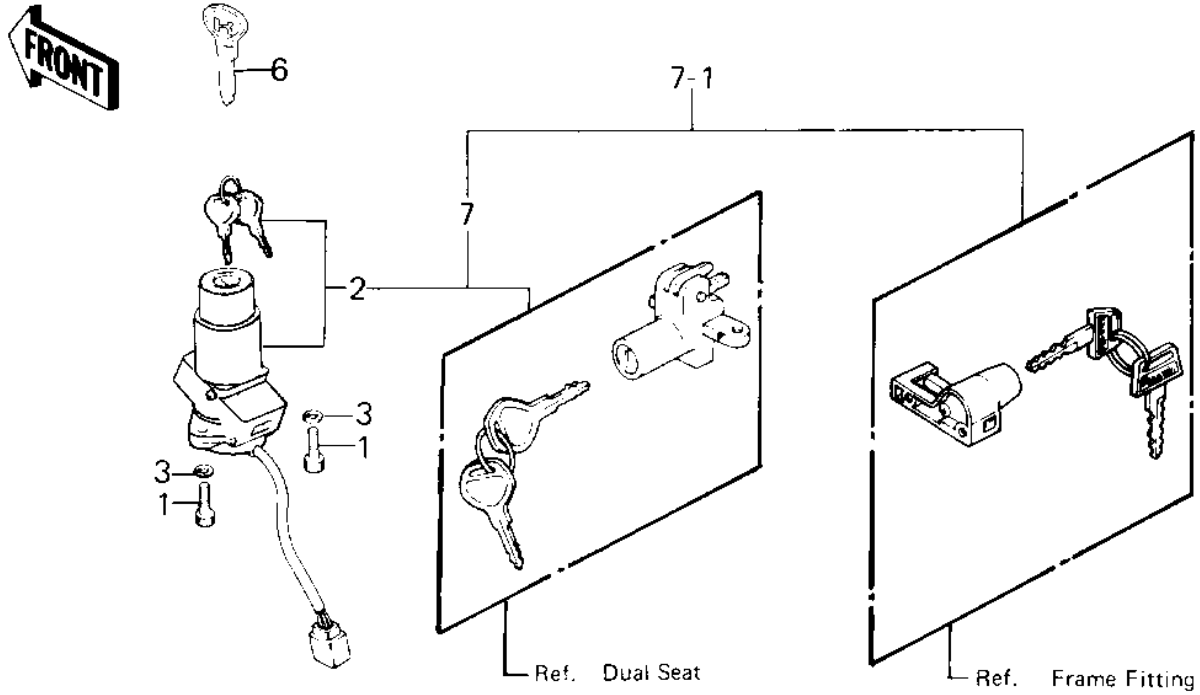

1980 KZ550-A1 PARTS DIAGRAM

IGNITION SWITCH/LOCKS/REFLECTORS ('80-'8

1980 KZ550-A1 PARTS LIST

IGNITION SWITCH/LOCKS/REFLECTORS ('80-'8

ITEM NAME	PART NUMBER	QUANTITY
BOLT, SOCKET 6X16 (Ref # 1)	120Q0616	2
SWITCH ASSY,IGNITION (Ref # 2)	27005-5014	1
WASHER SPRING 6MM (Ref # 3)	461F0600	2
SWITCH-BRAKE LAMP (Ref # 4)	27010-017	1
SPRING,BRAKE LAMP SW (Ref # 5)	92081-1146	1
KEY-LOCK,BLANK (Ref # 6)	27008-1103	1
LOCK ASSY,KZ550A1 (Ref # 7)	27004-5016	(1
LOCK ASSY (Ref # 7-1)	27004-5099	(1
REFLECTOR,REFLEX (Ref # 8)	28012-016	2
DAMPER RUBBER,REFLECT (Ref # 9)	92094-011	2