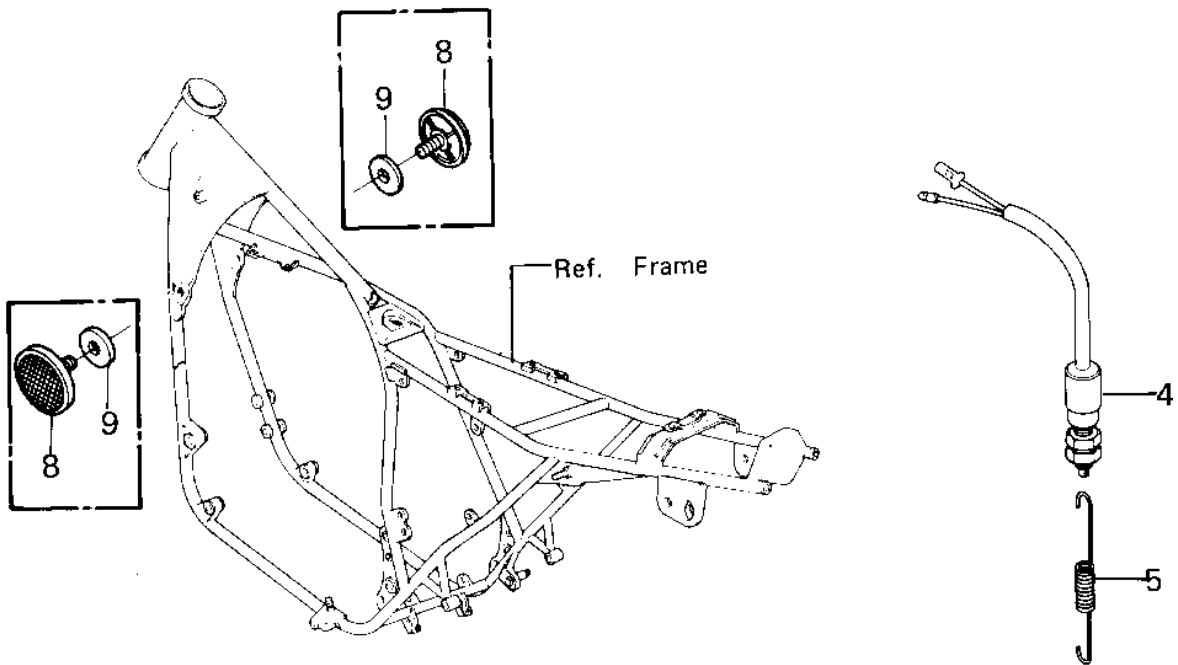

1980 KZ550-A1 PARTS DIAGRAM

IGNITION SWITCH/LOCKS/REFLECTORS ('80-'8

1980 KZ550-A1 PARTS LIST

IGNITION SWITCH/LOCKS/REFLECTORS ('80-'8

ITEM NAME	PART NUMBER	QUANTITY
BOLT, SOCKET 6X16 (Ref # 1)	120Q0616	2
SWITCH ASSY,IGNITION (Ref # 2)	27005-5014	1
WASHER SPRING 6MM (Ref # 3)	461F0600	2
SWITCH-BRAKE LAMP (Ref # 4)	27010-017	1
SPRING,BRAKE LAMP SW (Ref # 5)	92081-1146	1
KEY-LOCK,BLANK (Ref # 6)	27008-1103	1
LOCK ASSY,KZ550A1 (Ref # 7)	27004-5016	(1
LOCK ASSY (Ref # 7-1)	27004-5099	(1
REFLECTOR,REFLEX (Ref # 8)	28012-016	2
DAMPER RUBBER,REFLECT (Ref # 9)	92094-011	2