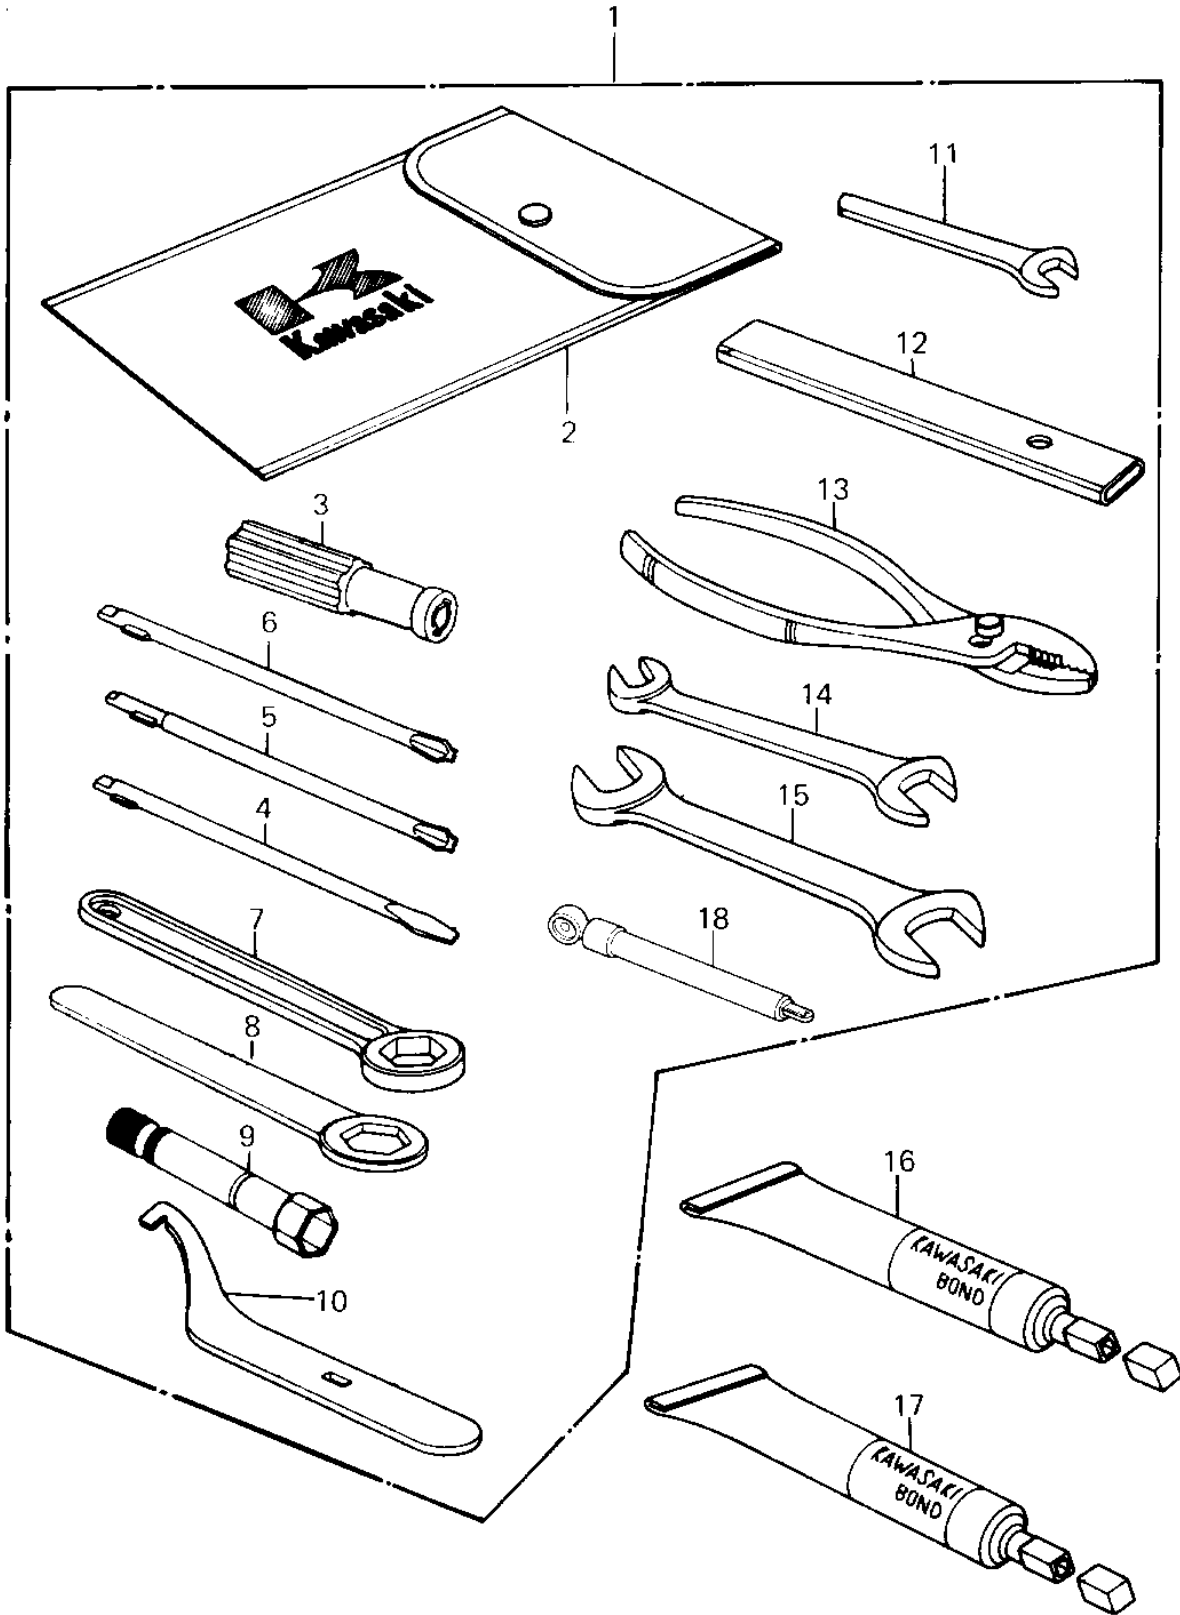

1980 KZ550-A1 PARTS DIAGRAM

OWNER TOOLS ('80-'81 A1/A2)

1980 KZ550-A1 PARTS LIST

OWNER TOOLS ('80-'81 A1/A2)

ITEM NAME	PART NUMBER	QUANTITY
TOOL KIT (Ref # 1)	56007-1060	1
TOOL KIT (Ref # 1)	56007-1070	1
BAG,TOOL (Ref # 2)	56008-009	1
GRIP,SCREW DRIVER (Ref # 3)	92106-1001	1
92107-1052 (Canada) (Ref # 4)	92107-007	1
TOOL-DRIVER (Ref # 5)	92107-1052	1
92107-1002 (Canada) (Ref # 6)	92107-008	1
TOOL-WRENCH,BOX END,2 (Ref # 7)	92110-1147	1
TOOL-WRENCH,BOX END,1 (Ref # 8)	92110-1151	1
TOOL-WRENCH,BOX END,2 (Ref # 8)	92110-1148	1
WRENCH,SPARK PLUG (Ref # 9)	92110-1018	1
WRENCH,HOOK (Ref # 10)	92110-1019	1
WRENCH,OPEN END,10M/M (Ref # 11)	92110-1031	1
WRENCH,OPEN END,19M/M (Ref # 11)	92110-1004	1
WRENCH,OPEN END,19M/M (Ref # 12)	92111-004	1
PLIERS,160MM (Ref # 13)	92112-003	1
WRENCH,OPEN END,12X13 (Ref # 14)	92126-002	1
TOOL-WRENCH,OPEN END (Ref # 14)	92110-1038	1
TOOL-WRENCH,OPEN END, (Ref # 15)	92110-1153	1
LIQUID GASKET (Ref # 16)	92104-002	(1
BOND,#10 (Ref # 17)	56019-120	(1
GAUGE,AIR,3.5KG/CM2 (Ref # 18)	52005-1031	1