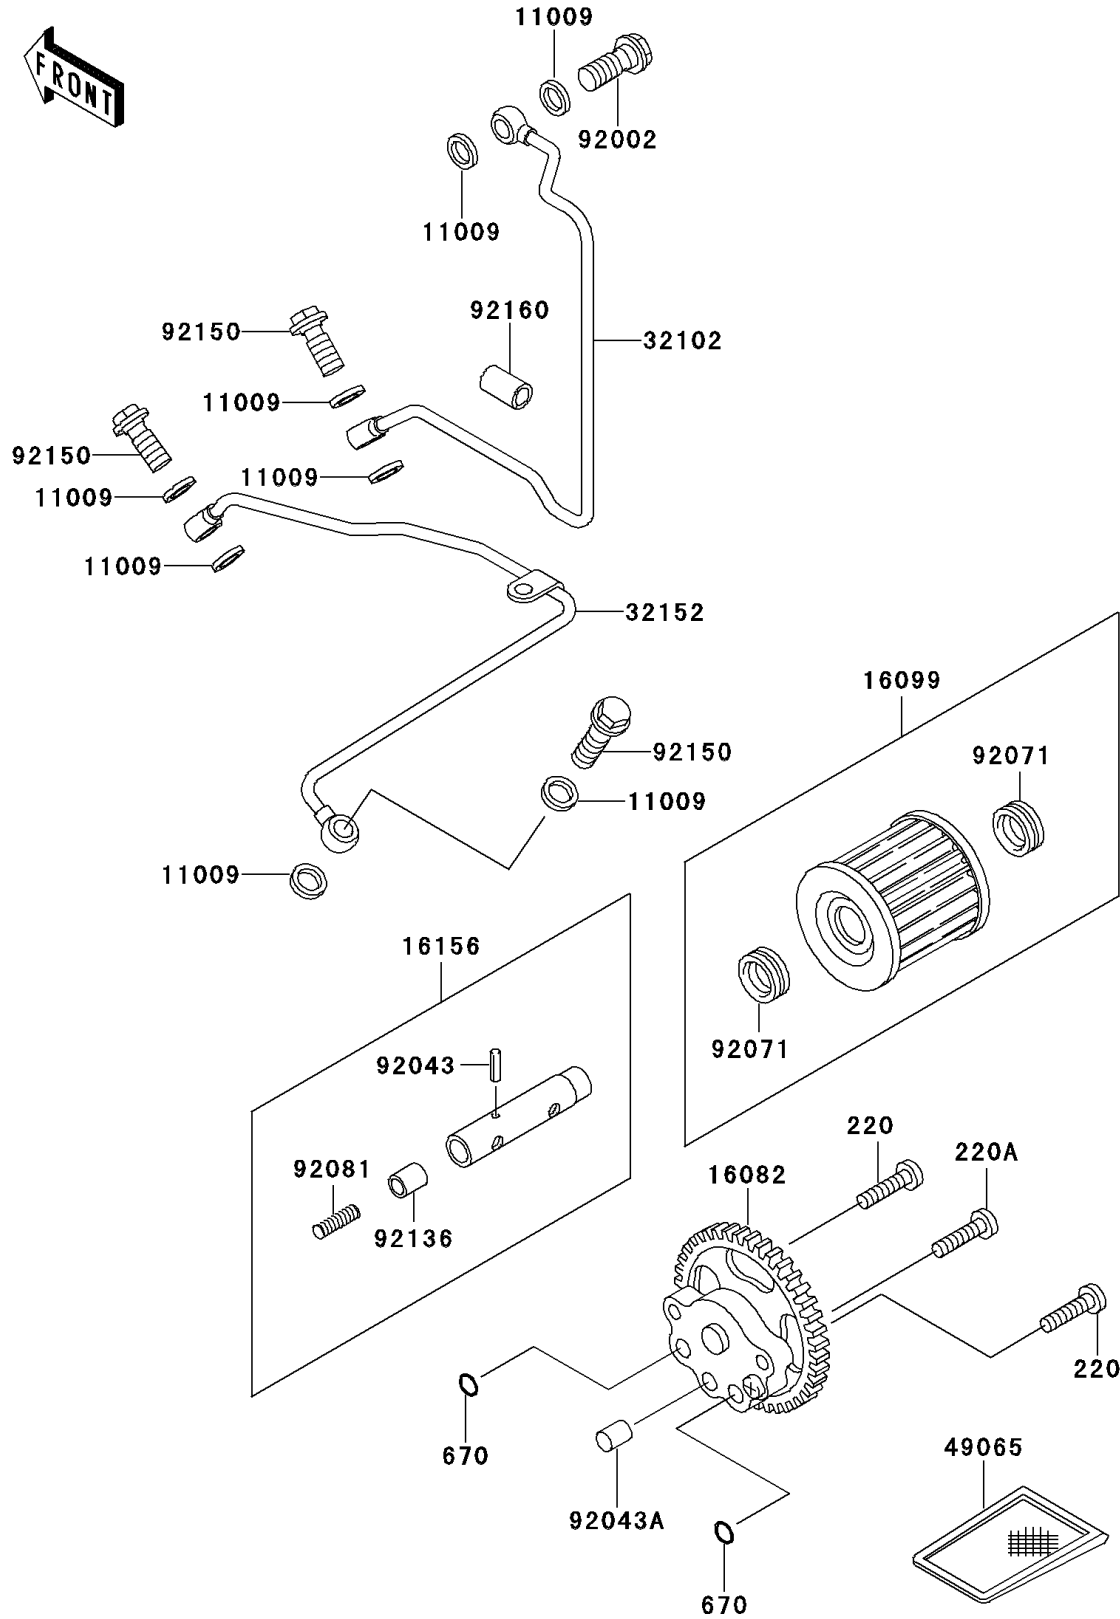

1997 Bayou 220 PARTS DIAGRAM

Oil Pump/Oil Filter

E1710

1997 Bayou 220 PARTS LIST

Oil Pump/Oil Filter

ITEM NAME	PART NUMBER	QUANTITY
-----------	-------------	----------