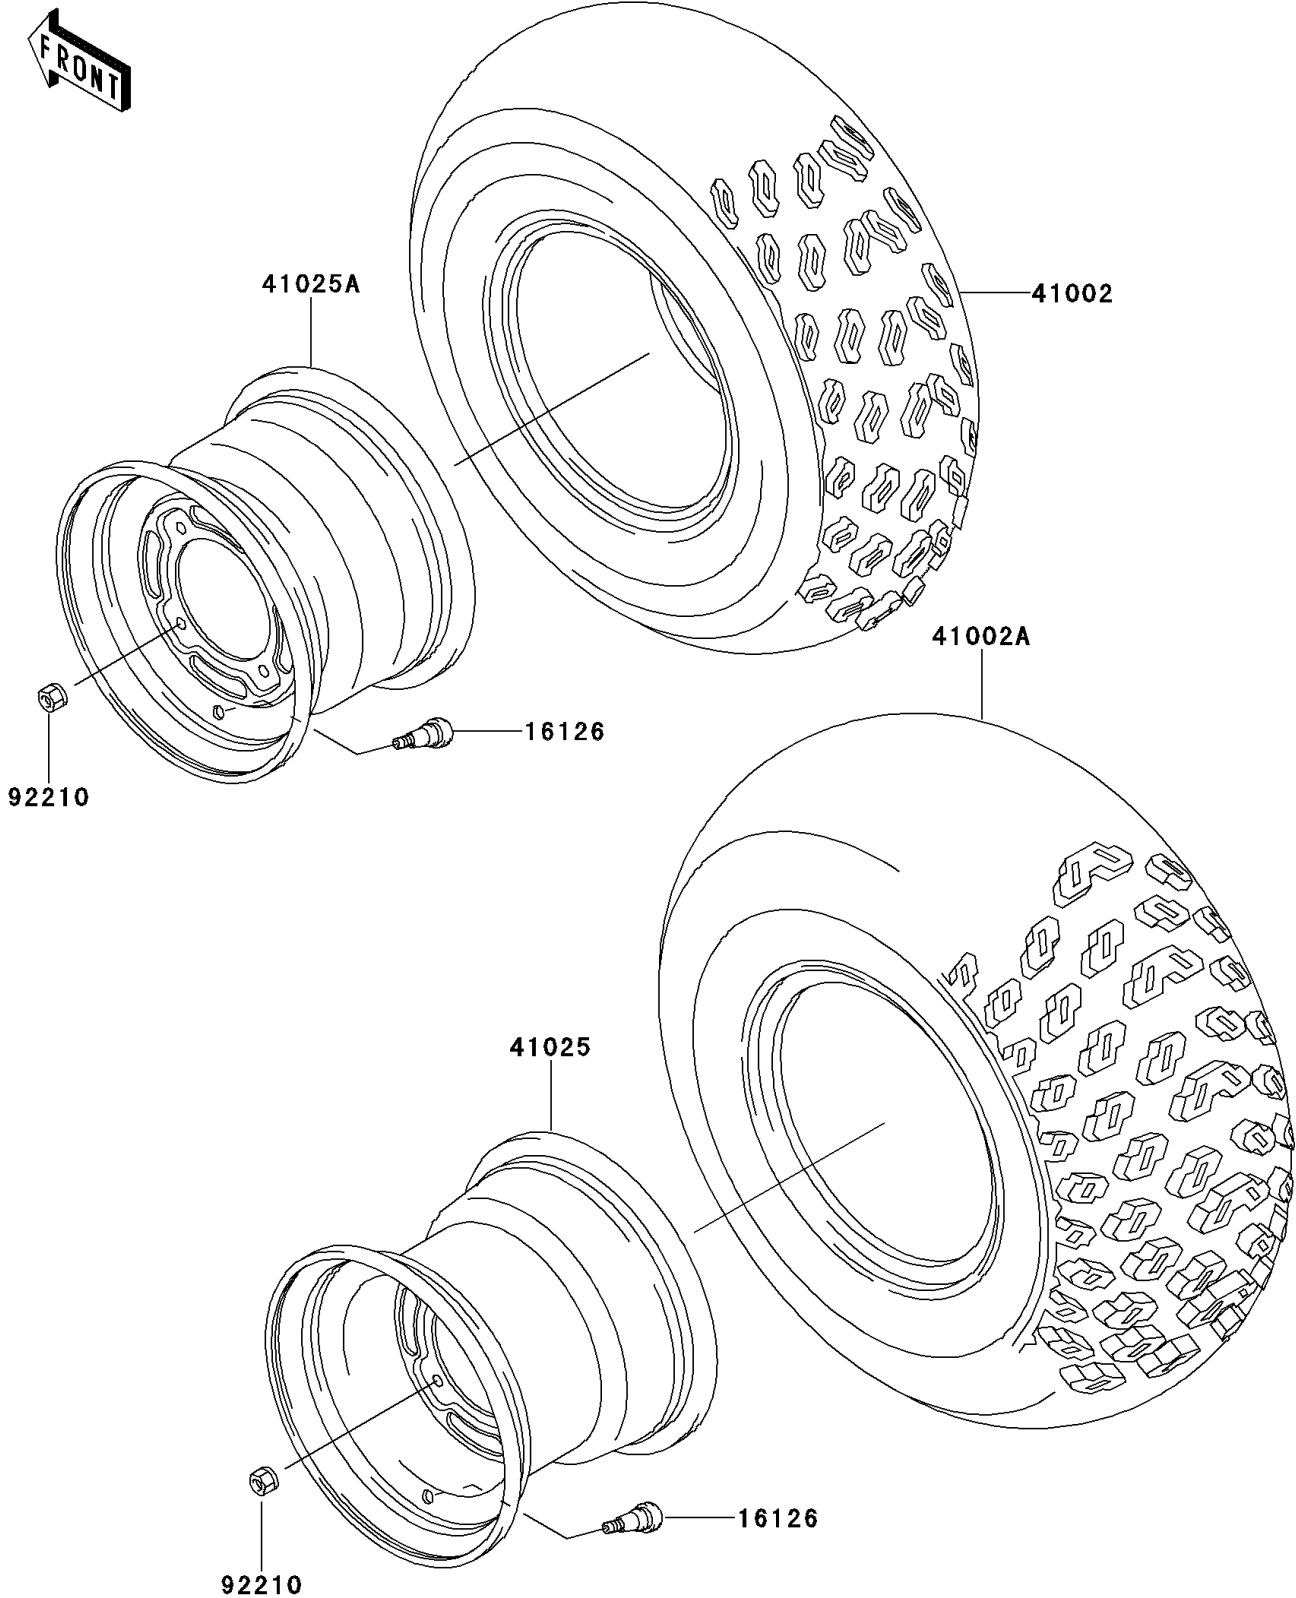

2003 Bayou 250 PARTS DIAGRAM

Wheels/Tires

F2210

2003 Bayou 250 PARTS LIST

Wheels/Tires

ITEM NAME	PART NUMBER	QUANTITY
VALVE (Ref # 16126)	16126-4001	4
TIRE,FR,AT21X8-9,KT856(D) (Ref # 41002)	41002-1650	2
TIRE,RR,AT22X10-10,KT857(D) (Ref # 41002A)	41002-1651	2
RIM,RR,10X8.5,SILVER NO.40 (Ref # 41025)	41025-1339-5A	2
RIM,FR,9X6.0,SILVER NO.40 (Ref # 41025A)	41025-1340-5A	2
NUT,LOCK,10MM (Ref # 92210)	92210-1204	16