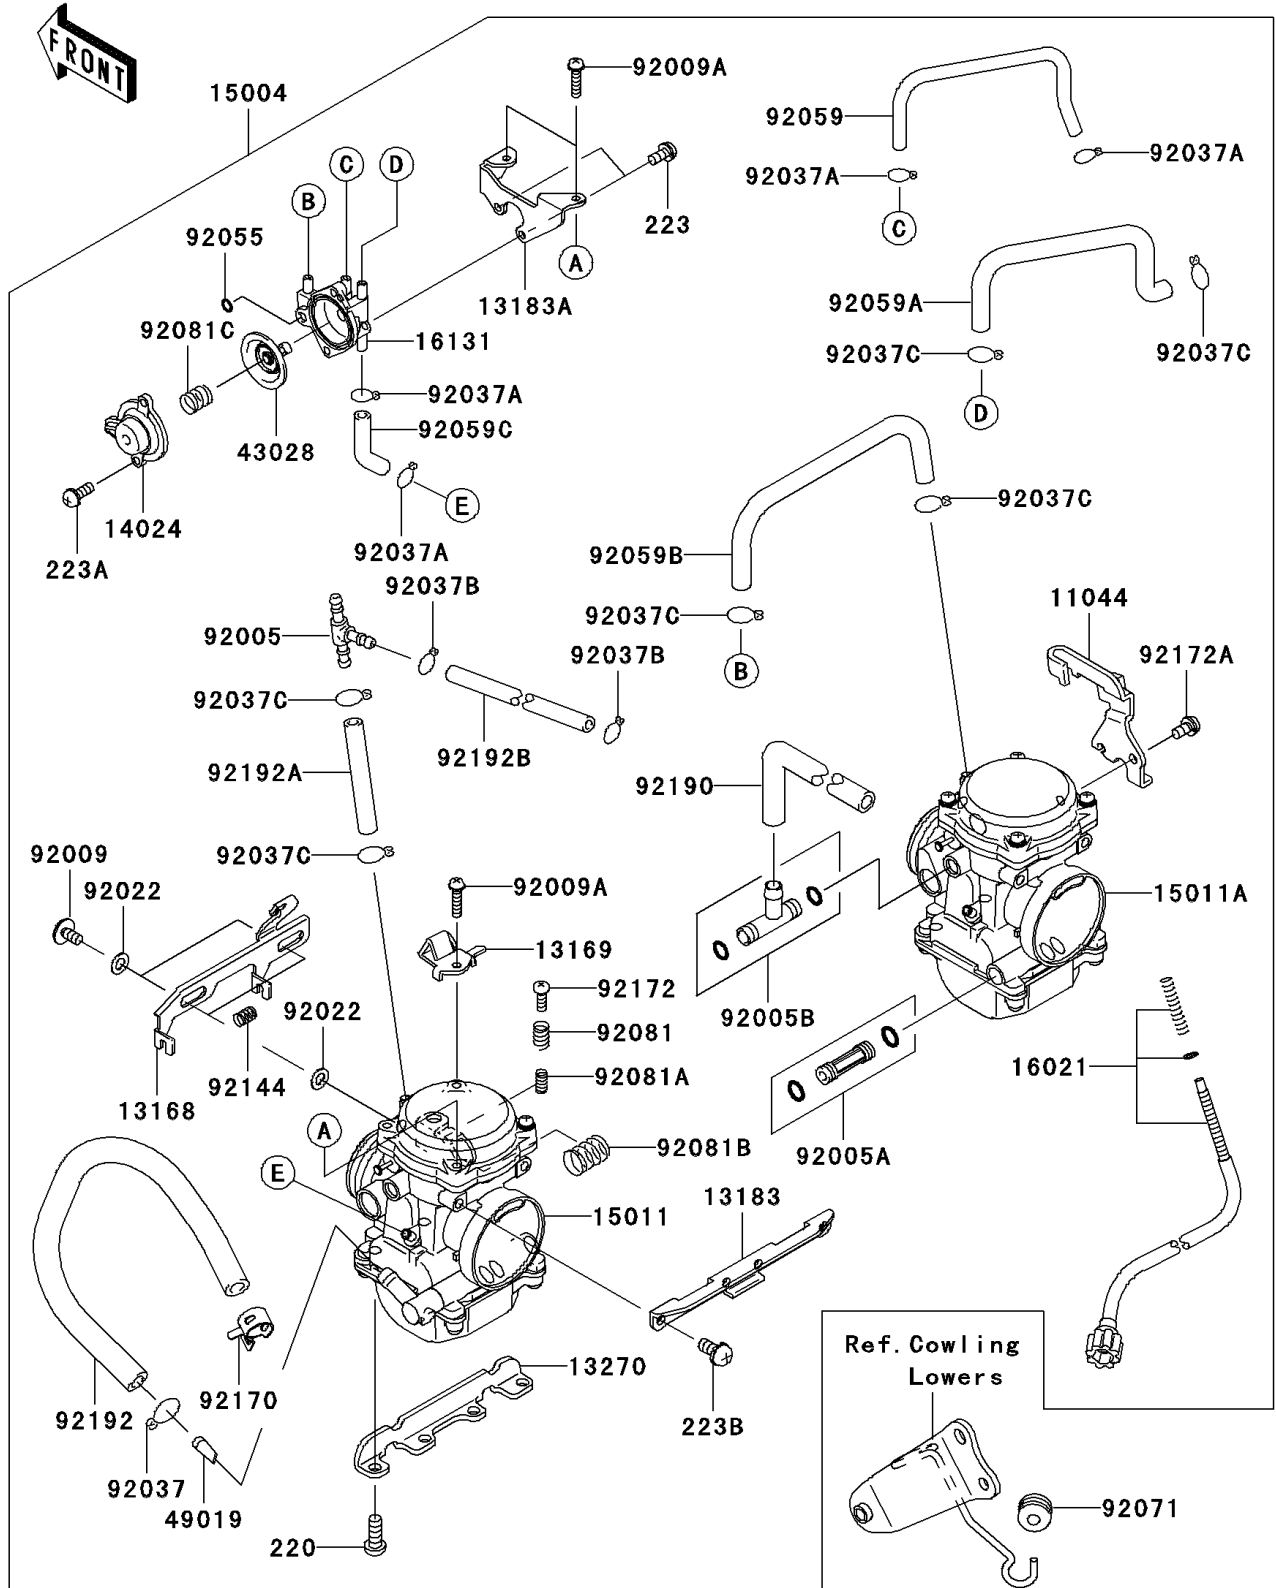

2009 Ninja® 250R PARTS DIAGRAM

Carburetor

E1611

2009 Ninja® 250R PARTS LIST

Carburetor

ITEM NAME	PART NUMBER	QUANTITY
BRACKET,THROTTLE CABLE (Ref # 11044)	11044-1061	1
LEVER,STARTER (Ref # 13168)	13168-1330	1
PLATE,STARTER CABLE (Ref # 13169)	13169-1965	1
PLATE,CARBURETOR STAY,UPP (Ref # 13183)	13183-1029	1
PLATE,AIR CUT VALVE (Ref # 13183A)	13183-1031	1
PLATE,CARBURETOR STAY,LWR (Ref # 13270)	13270-1073	1
COVER,AIR CUT VALVE (Ref # 14024)	14024-1327	1
CARBURETOR-ASSY,CVK30 (Ref # 15004)	15004-0020	1
CARBURETOR,LH (Ref # 15011)	15011-0120	1
CARBURETOR,RH (Ref # 15011A)	15011-0121	1
SCREW-THROTTLE STOP (Ref # 16021)	16021-0019	1
BODY-VALVE,DIAPHRAGM (Ref # 16131)	16131-1062	1
DIAPHRAGM,5.9MM,AIR CUT VALVE (Ref # 43028)	43028-1053	1
FILTER-FUEL (Ref # 49019)	49019-1097	1
FITTING,FUEL,T-TYPE (Ref # 92005)	92005-1112	1
FITTING (Ref # 92005A)	92005-1310	1
FITTING (Ref # 92005B)	92005-1314	1
SCREW (Ref # 92009)	92009-1262	2
SCREW,4X18 (Ref # 92009A)	92009-1446	3
WASHER,6.1X11X0.8,POLYACETAL (Ref # 92022)	92022-1199	4
CLAMP,FUEL TUBE (Ref # 92037)	92037-1075	1
CLAMP,TUBE (Ref # 92037A)	92037-1142	4
CLAMP,TUBE (Ref # 92037B)	92037-1201	2
CLAMP,TUBE (Ref # 92037C)	92037-1477	6
RING-O (Ref # 92055)	92055-1245	1
TUBE,3.5X6.5X180 (Ref # 92059)	92059-1140	1
TUBE,5X9X160 (Ref # 92059A)	92059-1201	1
TUBE,5X9X180 (Ref # 92059B)	92059-1377	1
TUBE,3.5X6.5X26 (Ref # 92059C)	92059-1722	1