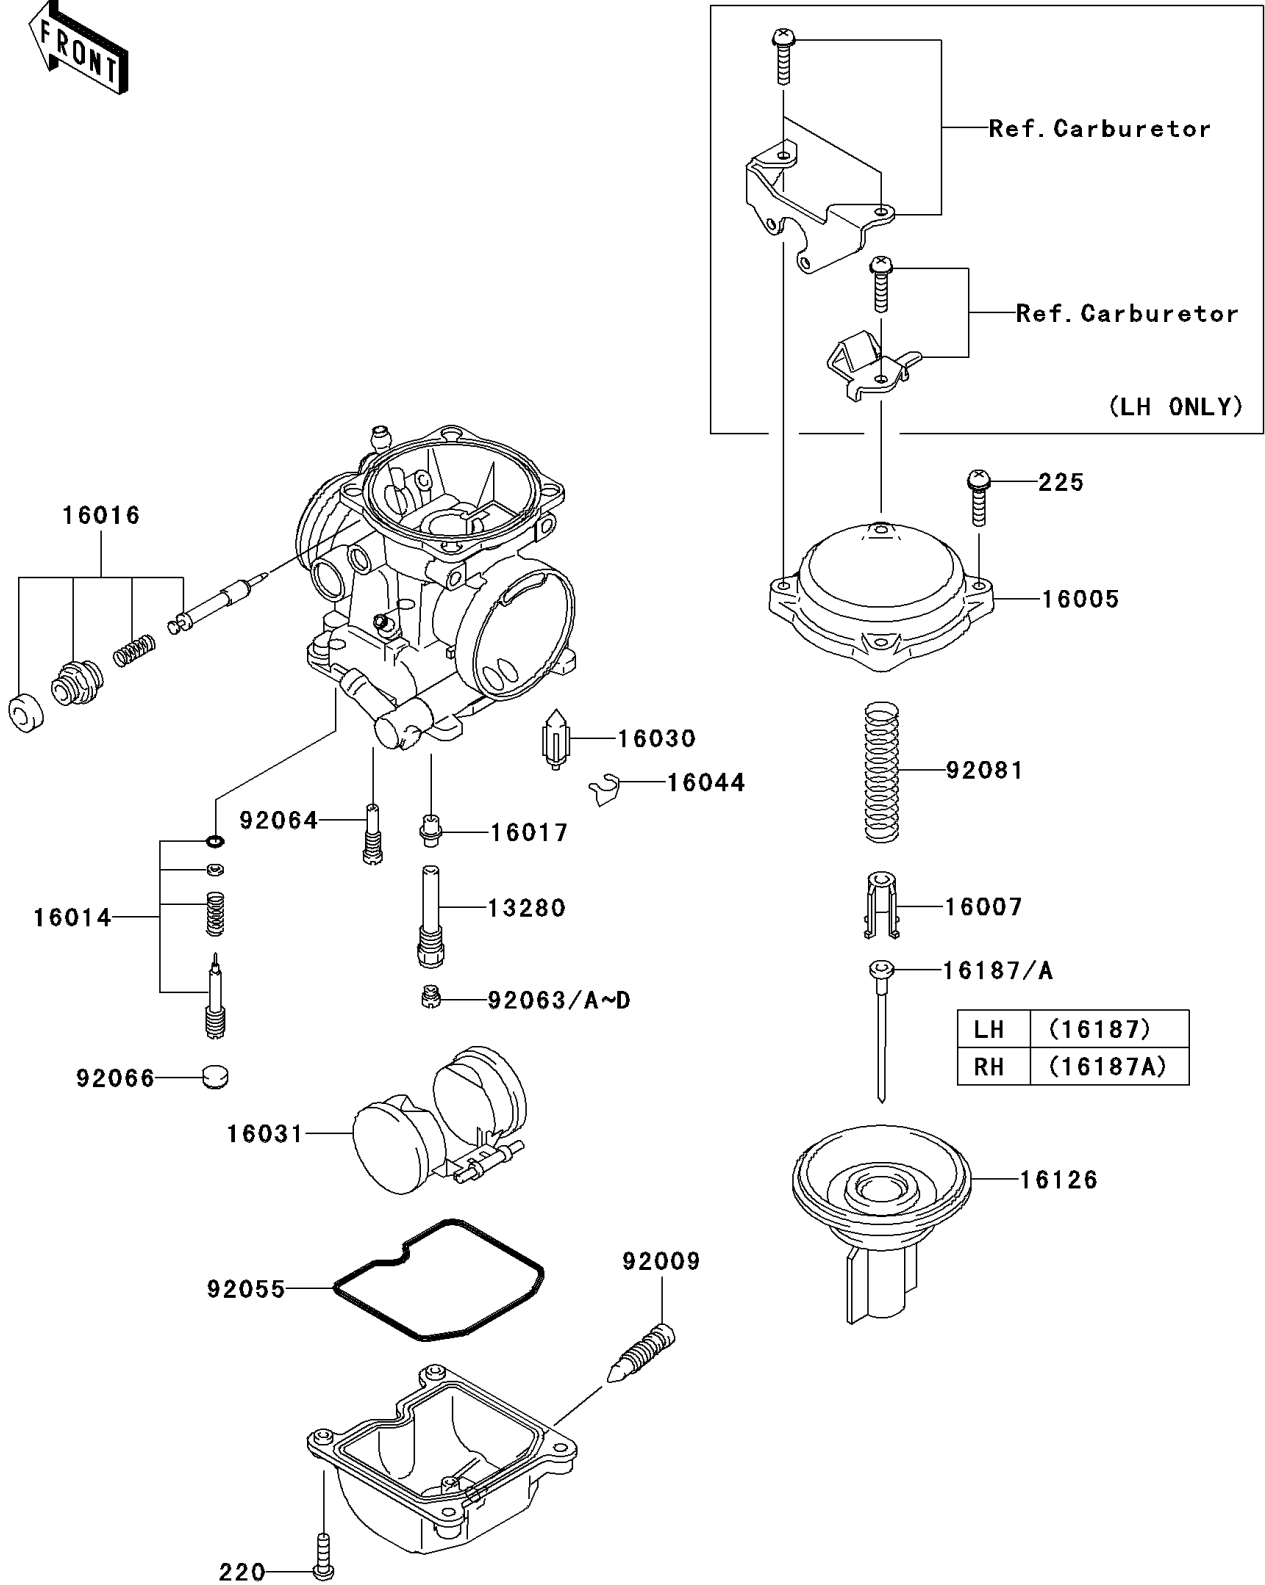

2009 Ninja® 250R PARTS DIAGRAM

Carburetor Parts

E1612

2009 Ninja® 250R PARTS LIST

Carburetor Parts

ITEM NAME	PART NUMBER	QUANTITY
SCREW-PAN-CROS,4X14 (Ref # 220)	220AA0414	8
SCREW-PAN-WSP-CROS,4X18 (Ref # 225)	225AB0418	5
HOLDER,NEEDLE JET (Ref # 13280)	13280-0333	2
TOP-CHAMBER,MIXING (Ref # 16005)	16005-1056	2
SEAT-SPRING,VALVE (Ref # 16007)	16007-1226	2
SCREW-PILOT AIR (Ref # 16014)	16014-1081	2
PLUNGER,STARTER (Ref # 16016)	16016-1090	2
JET-NEEDLE,#6 (Ref # 16017)	16017-1417	2
VALVE-FLOAT (Ref # 16030)	16030-1007	2
FLOAT (Ref # 16031)	16031-1077	2
CLAMP,FLOAT VALVE (Ref # 16044)	16044-007	2
VALVE,VACUUM (Ref # 16126)	16126-1198	2
NEEDLE-JET,N9VU (Ref # 16187)	16187-0277	1
NEEDLE-JET,N9VW (Ref # 16187A)	16187-0278	1
SCREW,DRAIN,6X0.75 (Ref # 92009)	92009-1551	2
RING-O,FLOAT CHAMBER (Ref # 92055)	92055-1222	2
JET-MAIN,#95 (Ref # 92063)	92063-1001	AR
JET-MAIN,#92 (Ref # 92063A)	92063-1004	AR
JET-MAIN,#98 (Ref # 92063B)	92063-1005	2
JET-MAIN,#100 (Ref # 92063C)	92063-1008	AR
JET-MAIN,#102 (Ref # 92063D)	92063-1115	AR
JET-PILOT,#38 (Ref # 92064)	92064-1234	2
PLUG,PILOT AIR SCREW (Ref # 92066)	92066-3769	2
SPRING,VACUUM VALVE (Ref # 92081)	92081-1925	2