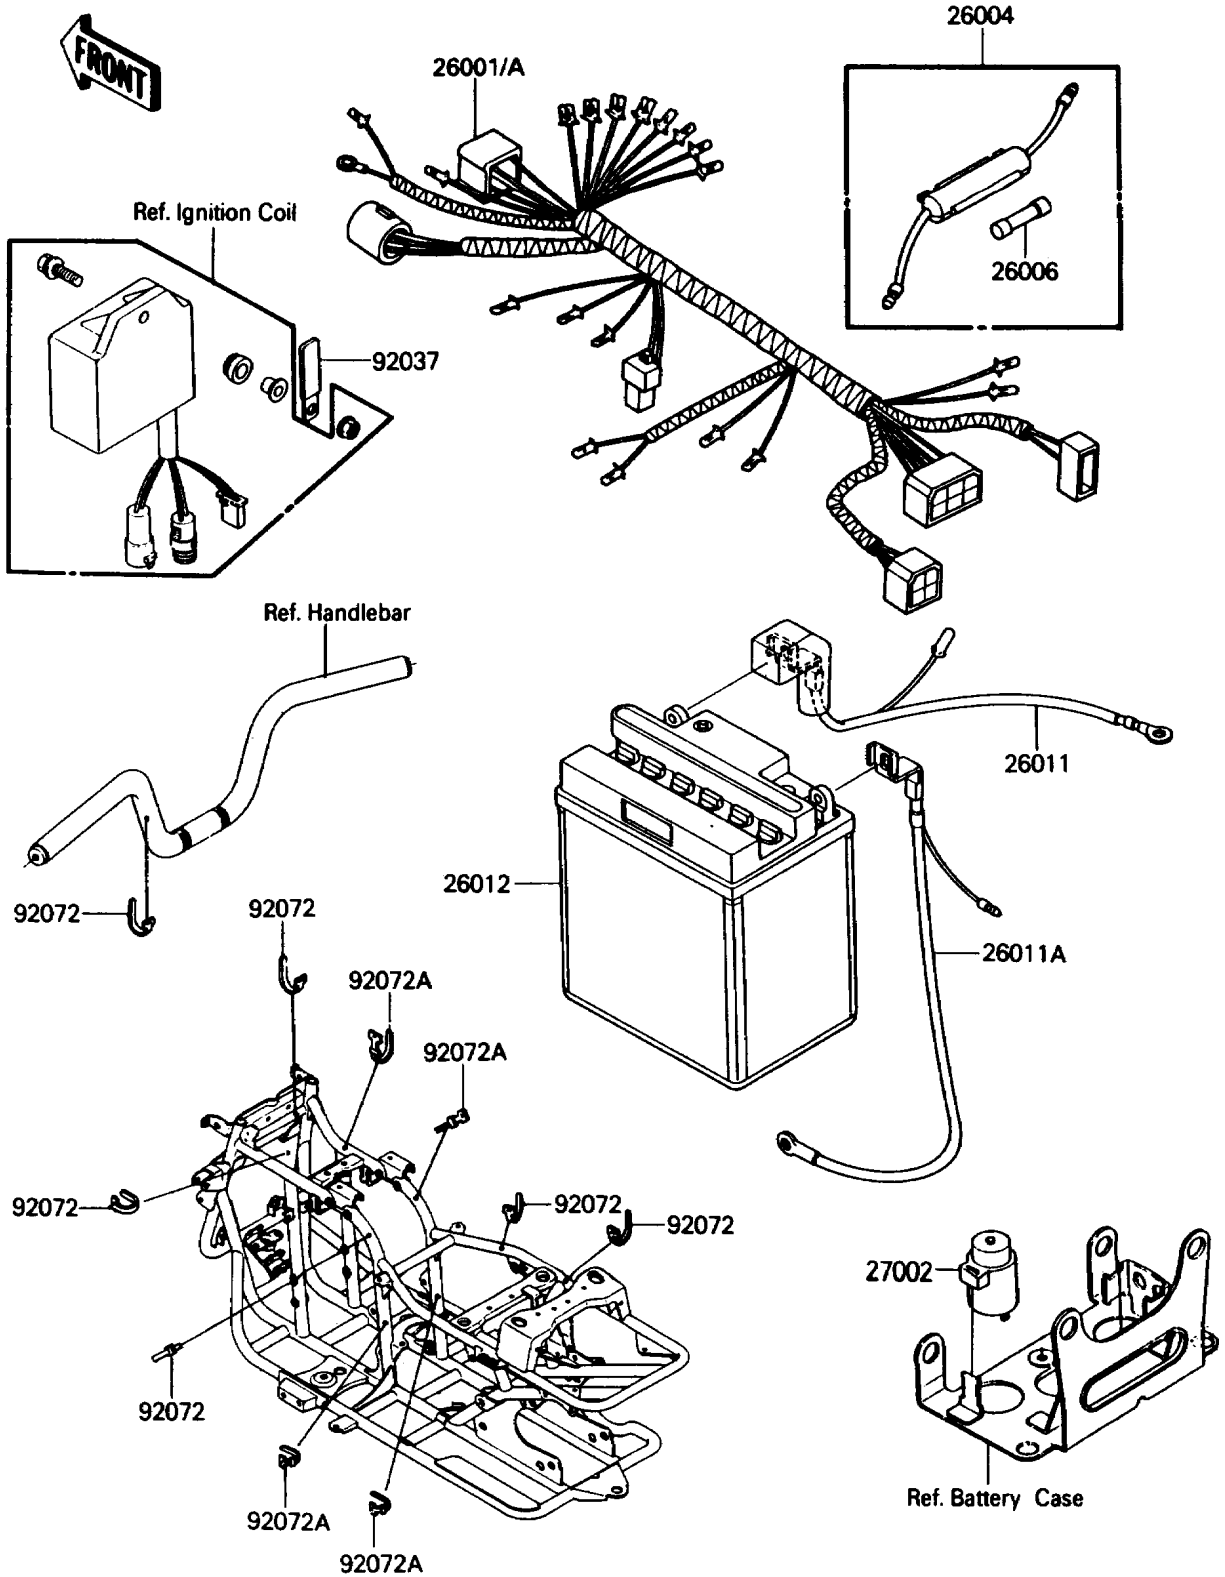

1988 Bayou 185 PARTS DIAGRAM

Chassis Electrical Equipment

F2760-0360

1988 Bayou 185 PARTS LIST

Chassis Electrical Equipment

ITEM NAME	PART NUMBER	QUANTITY
HARNESS,MAIN (Ref # 26001A)	26001-1880	1
FUSE-ASSY (Ref # 26004)	26004-013	1
FUSE,20A,L=25 (Ref # 26006)	26006-005	1
WIRE-LEAD,BATTERY(+) (Ref # 26011)	26011-1297	1
WIRE-LEAD,BATTERY(-) (Ref # 26011A)	26011-1298	1
BATTERY,12V 11AH,YB10L-B (Ref # 26012)	26012-1171	1
RELAY-ASSY (Ref # 27002)	27002-1051	1
CLAMP,WIRING HARNESS (Ref # 92037)	92037-1069	1
BAND,L=149 (Ref # 92072)	92072-031	7
BAND,L=186 (Ref # 92072A)	92072-056	4