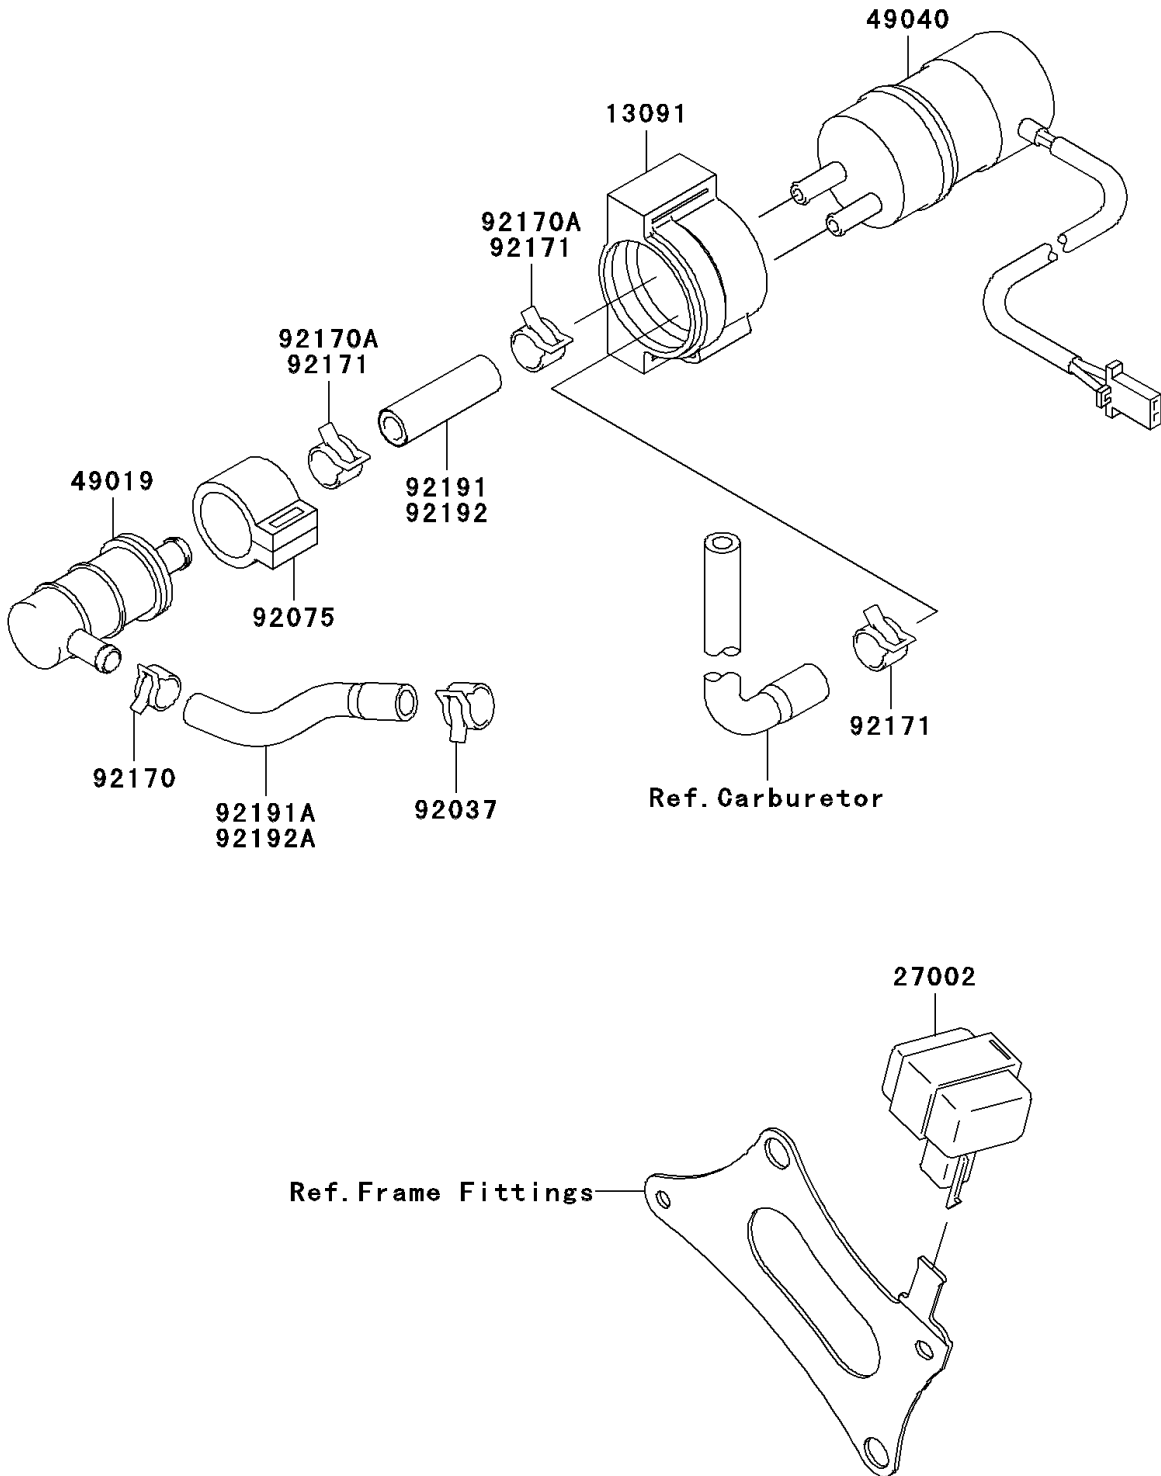

2008 ZZR® 600 PARTS DIAGRAM

Fuel Pump

E1520

2008 ZZR® 600 PARTS LIST

Fuel Pump

ITEM NAME	PART NUMBER	QUANTITY
HOLDER,FUEL PUMP (Ref # 13091)	13091-1738	1
RELAY-ASSY (Ref # 27002)	27002-1065	1
FILTER-FUEL (Ref # 49019)	49019-1081	1
PUMP-FUEL (Ref # 49040)	49040-1064	1
CLAMP (Ref # 92037)	92037-2082	1
DAMPER,FUEL FILTER (Ref # 92075)	92075-1853	1
CLAMP (Ref # 92170)	92170-1492	1
CLAMP (Ref # 92170A)	92170-1938	2
CLAMP (Ref # 92171)	92171-1270	1
TUBE,9.5X14.5X51 (Ref # 92192)	92192-0573	1
TUBE,TANK-FILTER (Ref # 92192A)	92192-0574	1