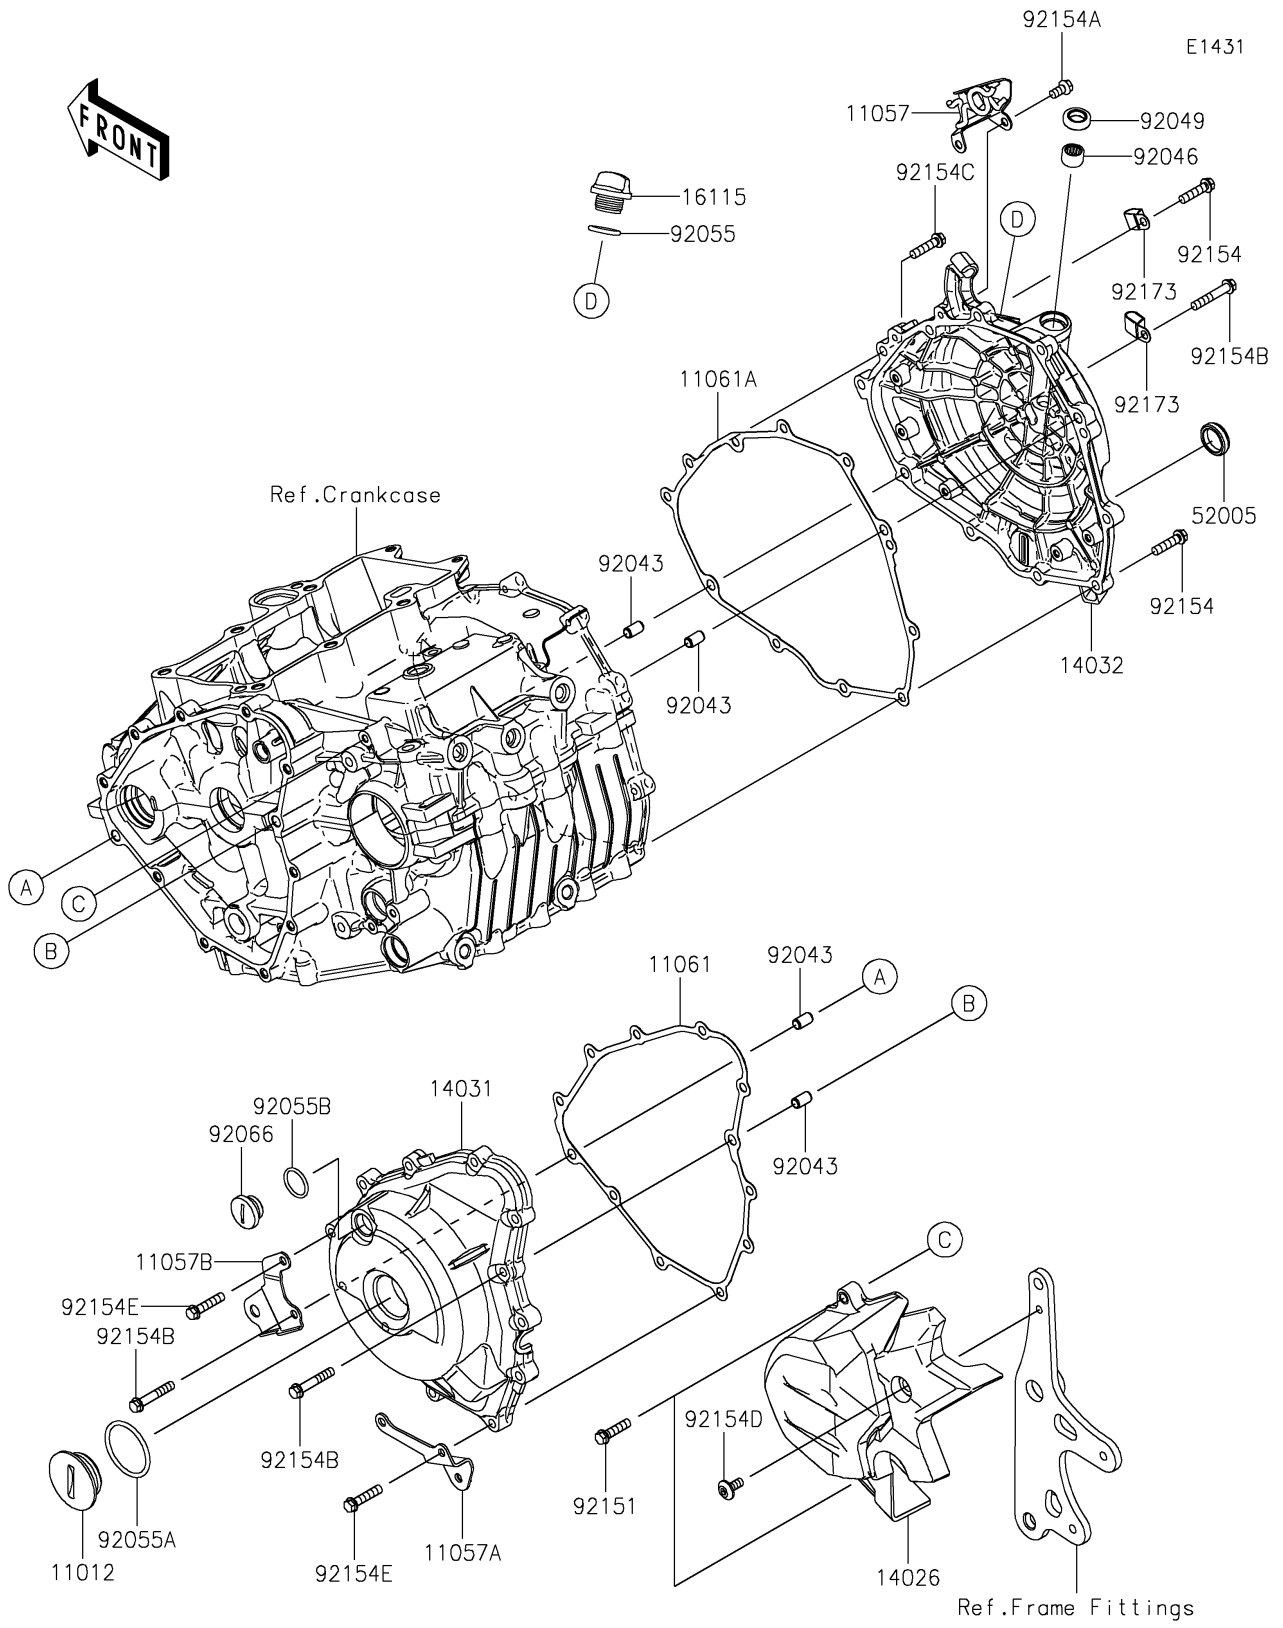

2023 Ninja® 400 PARTS DIAGRAM

Engine Cover(s)

2023 Ninja® 400 PARTS LIST

Engine Cover(s)

ITEM NAME	PART NUMBER	QUANTITY
CAP (Ref # 11012)	11012-1362	1
BRACKET (Ref # 11057)	11057-1231	1
BRACKET (Ref # 11057A)	11057-1256	1
BRACKET (Ref # 11057B)	11057-1416	1
GASKET,GENERATOR COVER (Ref # 11061)	11061-1252	1
GASKET,CLUTCH COVER (Ref # 11061A)	11061-1253	1
COVER-CHAIN (Ref # 14026)	14026-0141	1
COVER-GENERATOR (Ref # 14031)	14031-0618	1
COVER-CLUTCH (Ref # 14032)	14032-0656	1
CAP-OIL FILLER (Ref # 16115)	16115-1053	1
GAUGE,OIL LEVEL (Ref # 52005)	52005-1009	1
PIN,6.2X8X14 (Ref # 92043)	92043-1263	4
BEARING-NEEDLE,HK1210FM (Ref # 92046)	92046-0034	1
SEAL-OIL (Ref # 92049)	92049-1560	1
RING-O (Ref # 92055)	92055-012	1
RING-O,39.4X3.1 (Ref # 92055A)	92055-0734	1
RING-O,20X2 (Ref # 92055B)	92055-1146	1
PLUG (Ref # 92066)	92066-0748	1
BOLT,FLANGED-SMALL,6X25 (Ref # 92151)	92151-1930	2
BOLT,FLANGED,6X25 (Ref # 92154)	92154-0819	9
BOLT,FLANGED,6X12 (Ref # 92154A)	92154-1777	2
BOLT,FLANGED,6X35 (Ref # 92154B)	92154-1779	3
BOLT,FLANGED,6X25 (Ref # 92154C)	92154-2734	1
BOLT,SOCKET,6X14 (Ref # 92154D)	92154-2735	1
BOLT,FLANGED,6X28 (Ref # 92154E)	92154-2788	10
CLAMP (Ref # 92173)	92173-1828	2