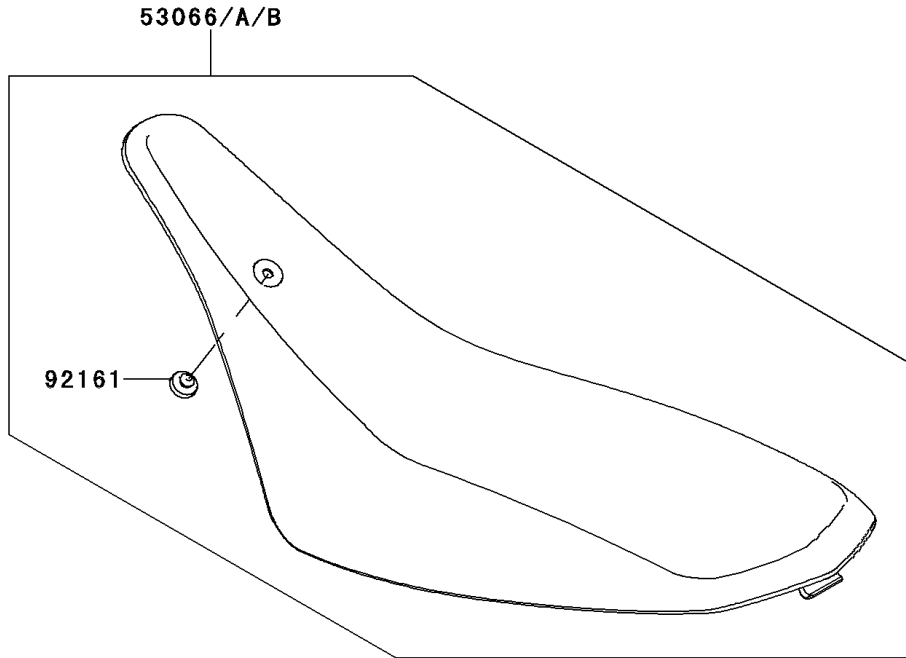

2009 KFX® 450R PARTS DIAGRAM

Seat

F2510

2009 KFX® 450R PARTS LIST

Seat

ITEM NAME	PART NUMBER	QUANTITY
BOLT-FLANGED-SMALL,6X14 (Ref # 132)	132BA0614	2
BRACKET,SEAT,RR (Ref # 11054)	11054-1860	1
HOOK,SEAT,RR (Ref # 27012)	27012-0116	1
SEAT-ASSY,BLACK (Ref # 53066)	53066-0135-MA	1
NUT,LOCK,FLANGED,5MM (Ref # 92015)	92015-1752	1
SPRING (Ref # 92145)	92145-0401	1
COLLAR,6.4X8X14.7 (Ref # 92152)	92152-0591	2
BOLT,FLANGED,5X90 (Ref # 92153)	92153-1595	1
DAMPER,SEAT (Ref # 92161)	92161-0395	1