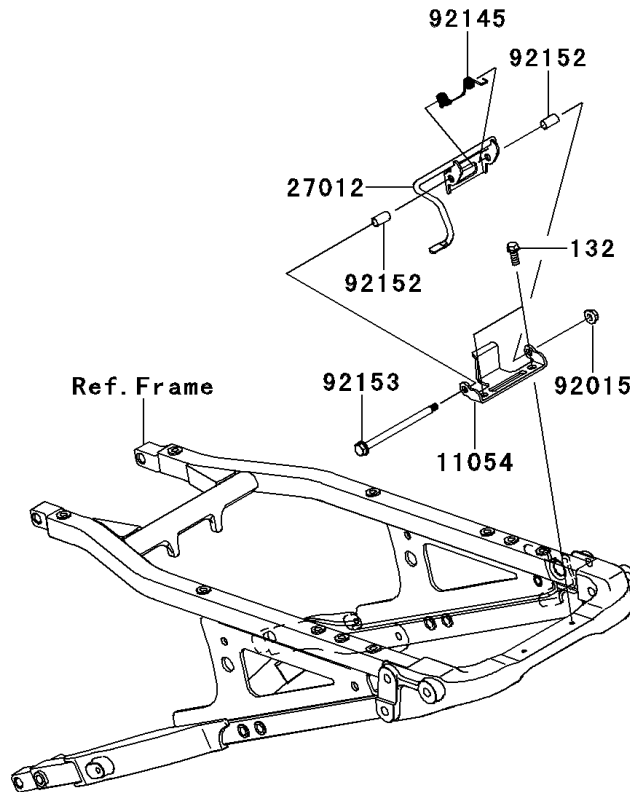

2009 KFX® 450R PARTS DIAGRAM

Seat

F2510

2009 KFX® 450R PARTS LIST

Seat

ITEM NAME	PART NUMBER	QUANTITY
BOLT-FLANGED-SMALL,6X14 (Ref # 132)	132BA0614	2
BRACKET,SEAT,RR (Ref # 11054)	11054-1860	1
HOOK,SEAT,RR (Ref # 27012)	27012-0116	1
SEAT-ASSY,BLACK (Ref # 53066)	53066-0135-MA	1
NUT,LOCK,FLANGED,5MM (Ref # 92015)	92015-1752	1
SPRING (Ref # 92145)	92145-0401	1
COLLAR,6.4X8X14.7 (Ref # 92152)	92152-0591	2
BOLT,FLANGED,5X90 (Ref # 92153)	92153-1595	1
DAMPER,SEAT (Ref # 92161)	92161-0395	1