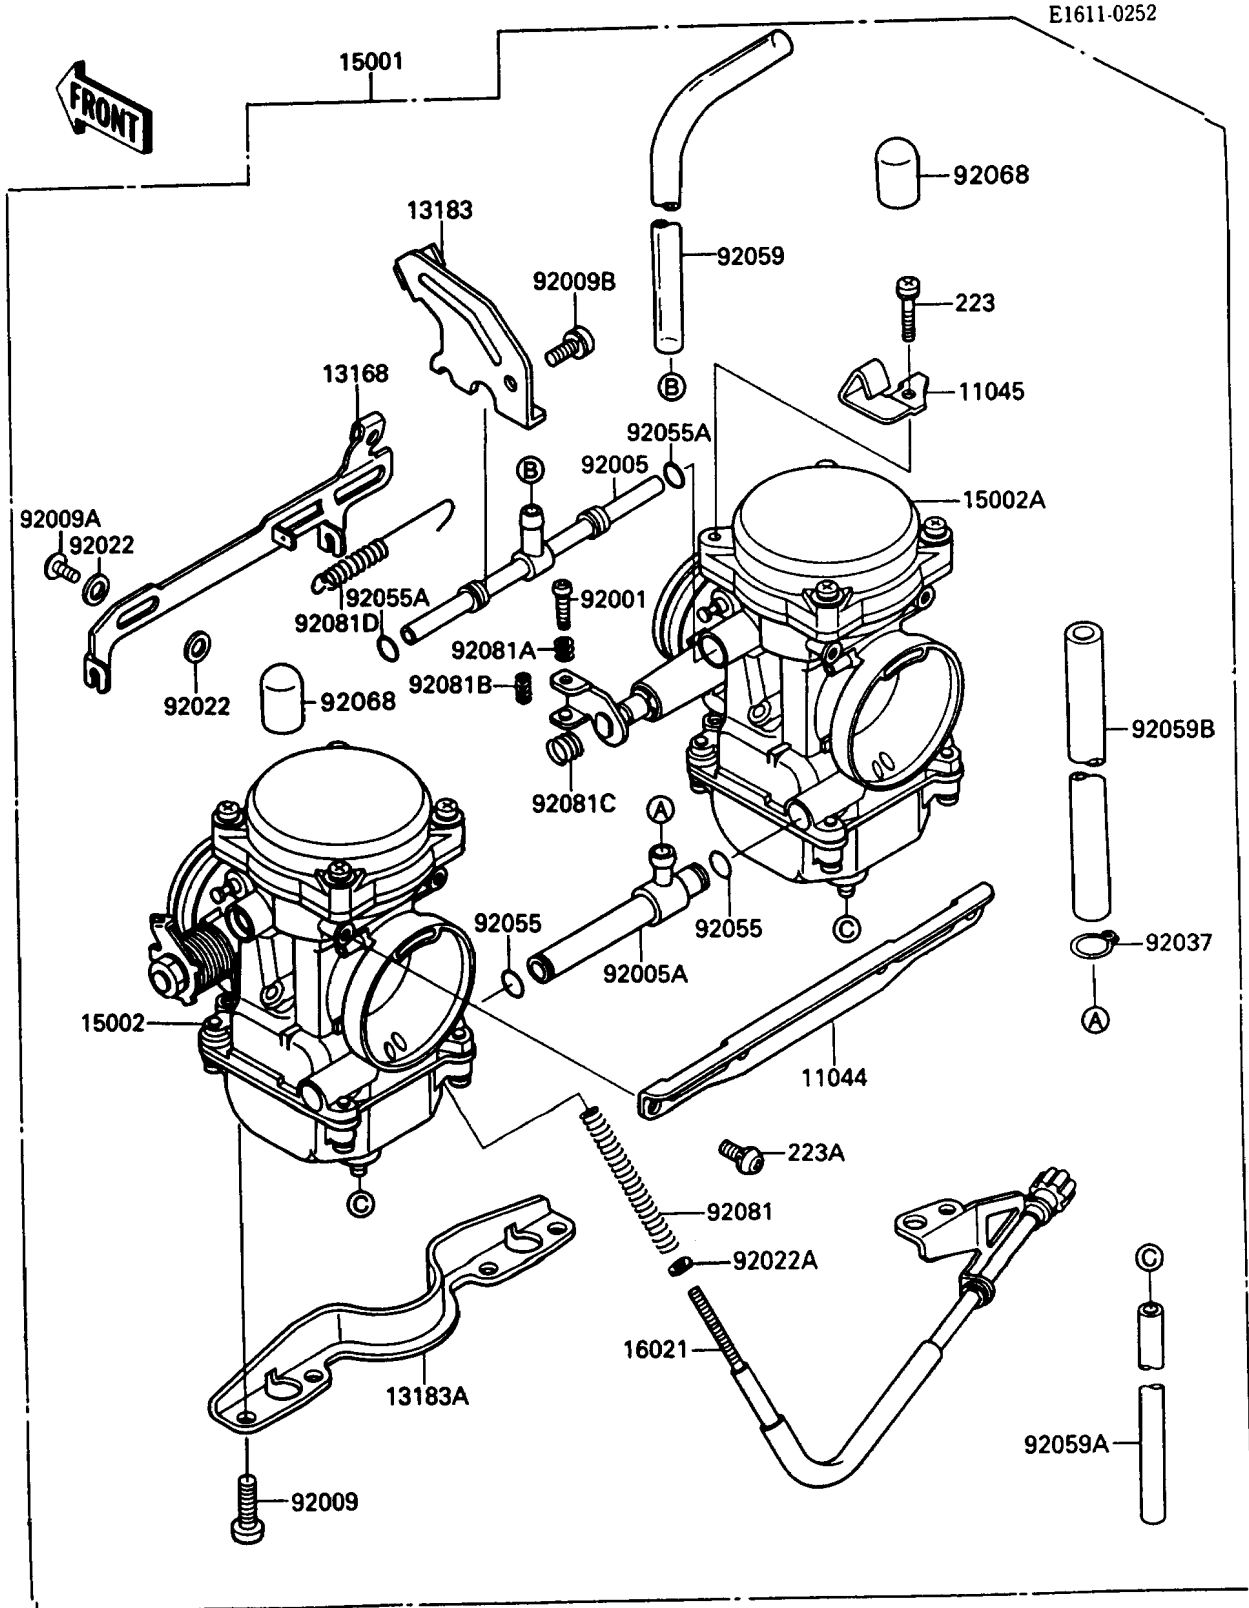

Mule 1000 PARTS DIAGRAM

Carburetor

Mule 1000 PARTS LIST

Carburetor

ITEM NAME	PART NUMBER	QUANTITY
SCREW-PAN-WS-CROS (Ref # 223)	223C0420	1
SCREW-PAN-WS-CROS (Ref # 223A)	223C0510	4
BRACKET,CARBURETOR STAY,UPP (Ref # 11044)	11044-1313	1
BRACKET,STARTER LEVER (Ref # 11045)	11045-1824	1
LEVER,STARTER (Ref # 13168)	13168-1397	1
PLATE,THROTTLE CABLE (Ref # 13183)	13183-1276	1
PLATE,CARBURETOR,FR,6MM (Ref # 13183A)	13183-1277	1
CARBURETOR-ASSY (Ref # 15001)	15001-1391	1
CARBURETOR,LH (Ref # 15002)	15002-1594	1
CARBURETOR,RH (Ref # 15002A)	15002-1595	1
SCREW-THROTTLE STOP (Ref # 16021)	16021-1127	1
BOLT,THROTTLE ADJUST (Ref # 92001)	92001-1998	1
FITTING (Ref # 92005)	92005-1134	1
FITTING (Ref # 92005A)	92005-1172	1
SCREW,6X16 (Ref # 92009)	92009-1129	4
SCREW (Ref # 92009A)	92009-1262	2
SCREW,5X10 (Ref # 92009B)	92009-1365	1
WASHER,6.1X11X0.8,POLYACETAL (Ref # 92022)	92022-1199	4
WASHER,PLAIN,STOP SPRING (Ref # 92022A)	92022-1480	1
CLAMP,FUEL TUBE (Ref # 92037)	92037-1075	1
RING-O (Ref # 92055)	92055-1004	2
RING-O,FUEL FITTING (Ref # 92055A)	92055-1223	2
TUBE,6.5X9.5X500 (Ref # 92059)	92059-1465	1
TUBE,3.5X6.5X420 (Ref # 92059A)	92059-1748	2
TUBE,5.3X10.5X400 (Ref # 92059B)	92059-1940	1
PLUG,12X25 (Ref # 92068)	92068-006	2
SPRING,THROTTLE STOP SCREW (Ref # 92081)	92081-1617	1
SPRING,THROTTLE ADJUST UPP (Ref # 92081A)	92081-1620	1
SPRING,THROTTLE ADJUST LWR (Ref # 92081B)	92081-1621	1

Mule 1000 PARTS LIST

Carburetor

ITEM NAME	PART NUMBER	QUANTITY
SPRING (Ref # 92081C)	92081-1876	1
SPRING,STARTER LEVER (Ref # 92081D)	92081-1893	1