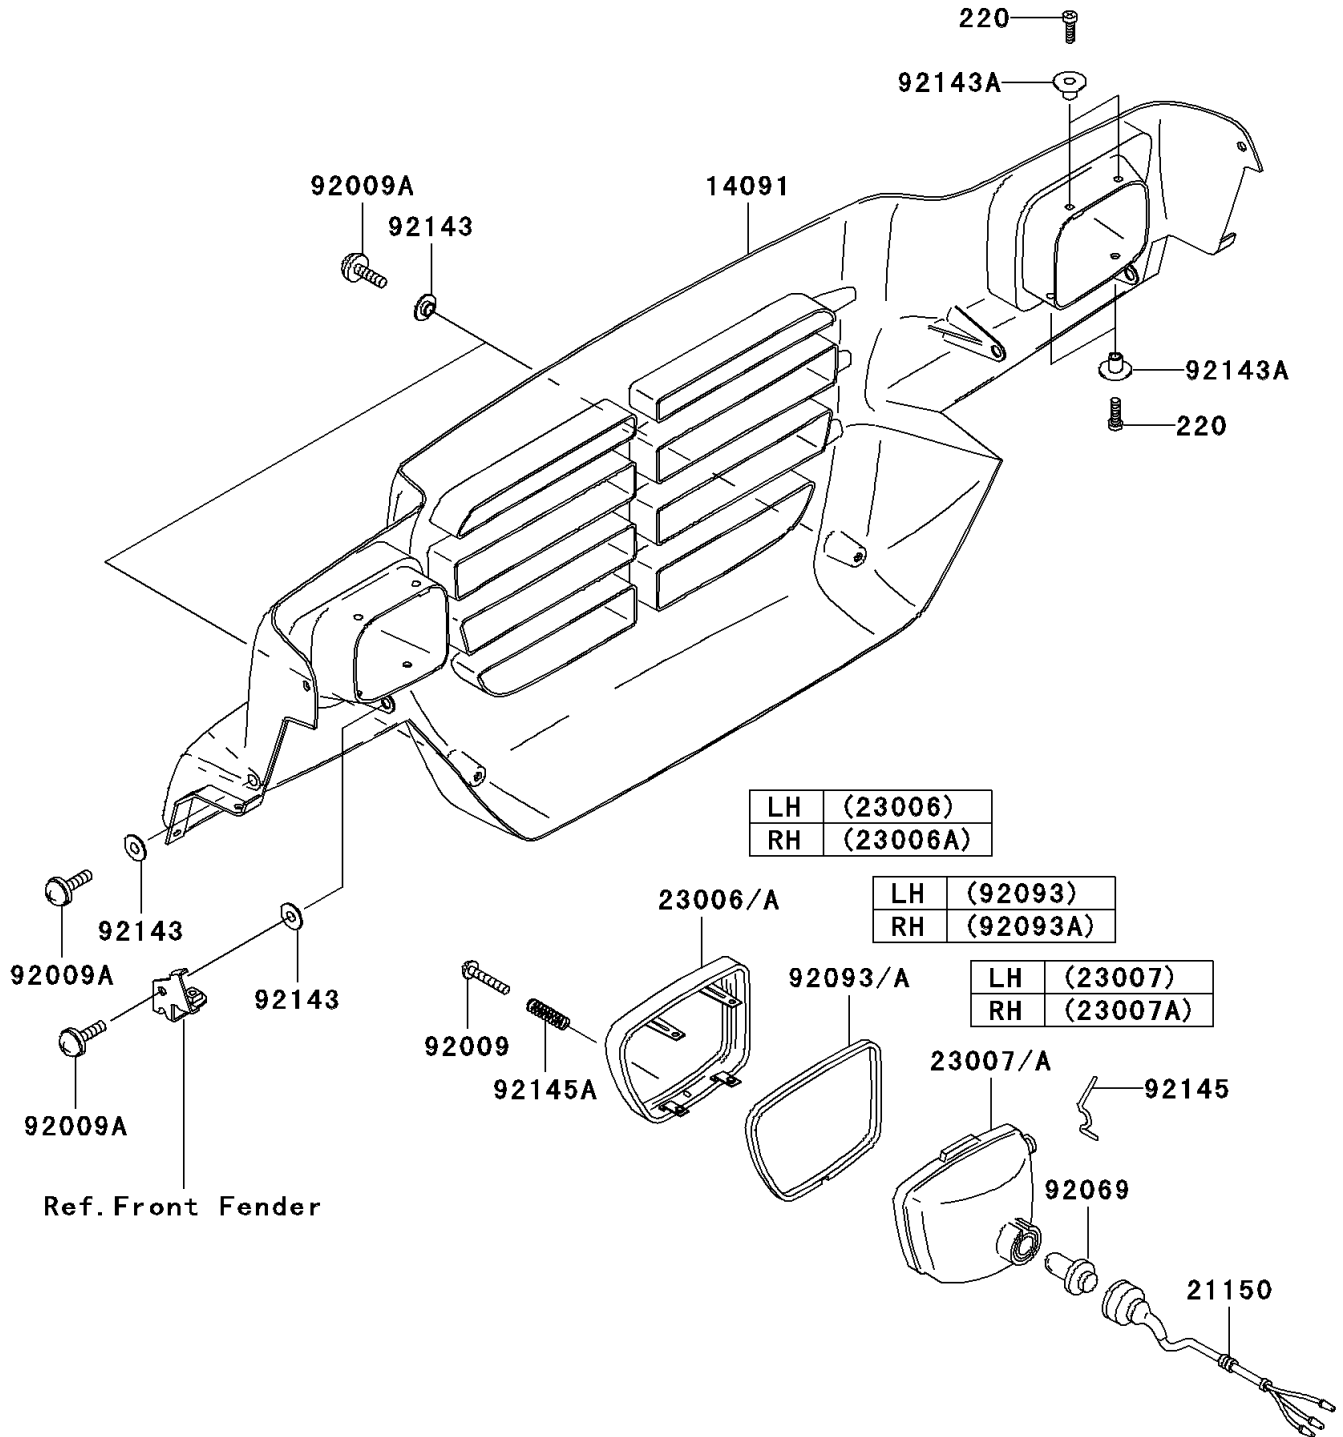

Mule 3010 Diesel 4X4 PARTS DIAGRAM

Headlight(s)

F2710

Mule 3010 Diesel 4X4 PARTS LIST

Headlight(s)

ITEM NAME	PART NUMBER	QUANTITY
SCREW-PAN-CROSS (Ref # 220)	220F0516	8
COVER,FRONT GRIL,F.BLACK (Ref # 14091)	14091-1225-6Z	1
CORD-ASSY,HEAD LAMP (Ref # 21150)	21150-1060	2
RIM-LAMP,LH (Ref # 23006)	23006-1075	1
RIM-LAMP,RH (Ref # 23006A)	23006-1076	1
LENS-COMP,HEAD LAMP,LH (Ref # 23007)	23007-1354	1
LENS-COMP,HEAD LAMP,RH (Ref # 23007A)	23007-1355	1
SCREW,TAPPING,4X30 (Ref # 92009)	92009-1139	2
SCREW,6X16 (Ref # 92009A)	92009-1621	6
BULB,12V 30/30W (Ref # 92069)	92069-1080	2
SEAL,HEAD LAMP,LH (Ref # 92093)	92093-1481	1
SEAL,HEAD LAMP,RH (Ref # 92093A)	92093-1482	1
COLLAR (Ref # 92143)	92143-1087	6
COLLAR (Ref # 92143A)	92143-1234	8
SPRING (Ref # 92145)	92145-1190	4
SPRING (Ref # 92145A)	92145-1230	2