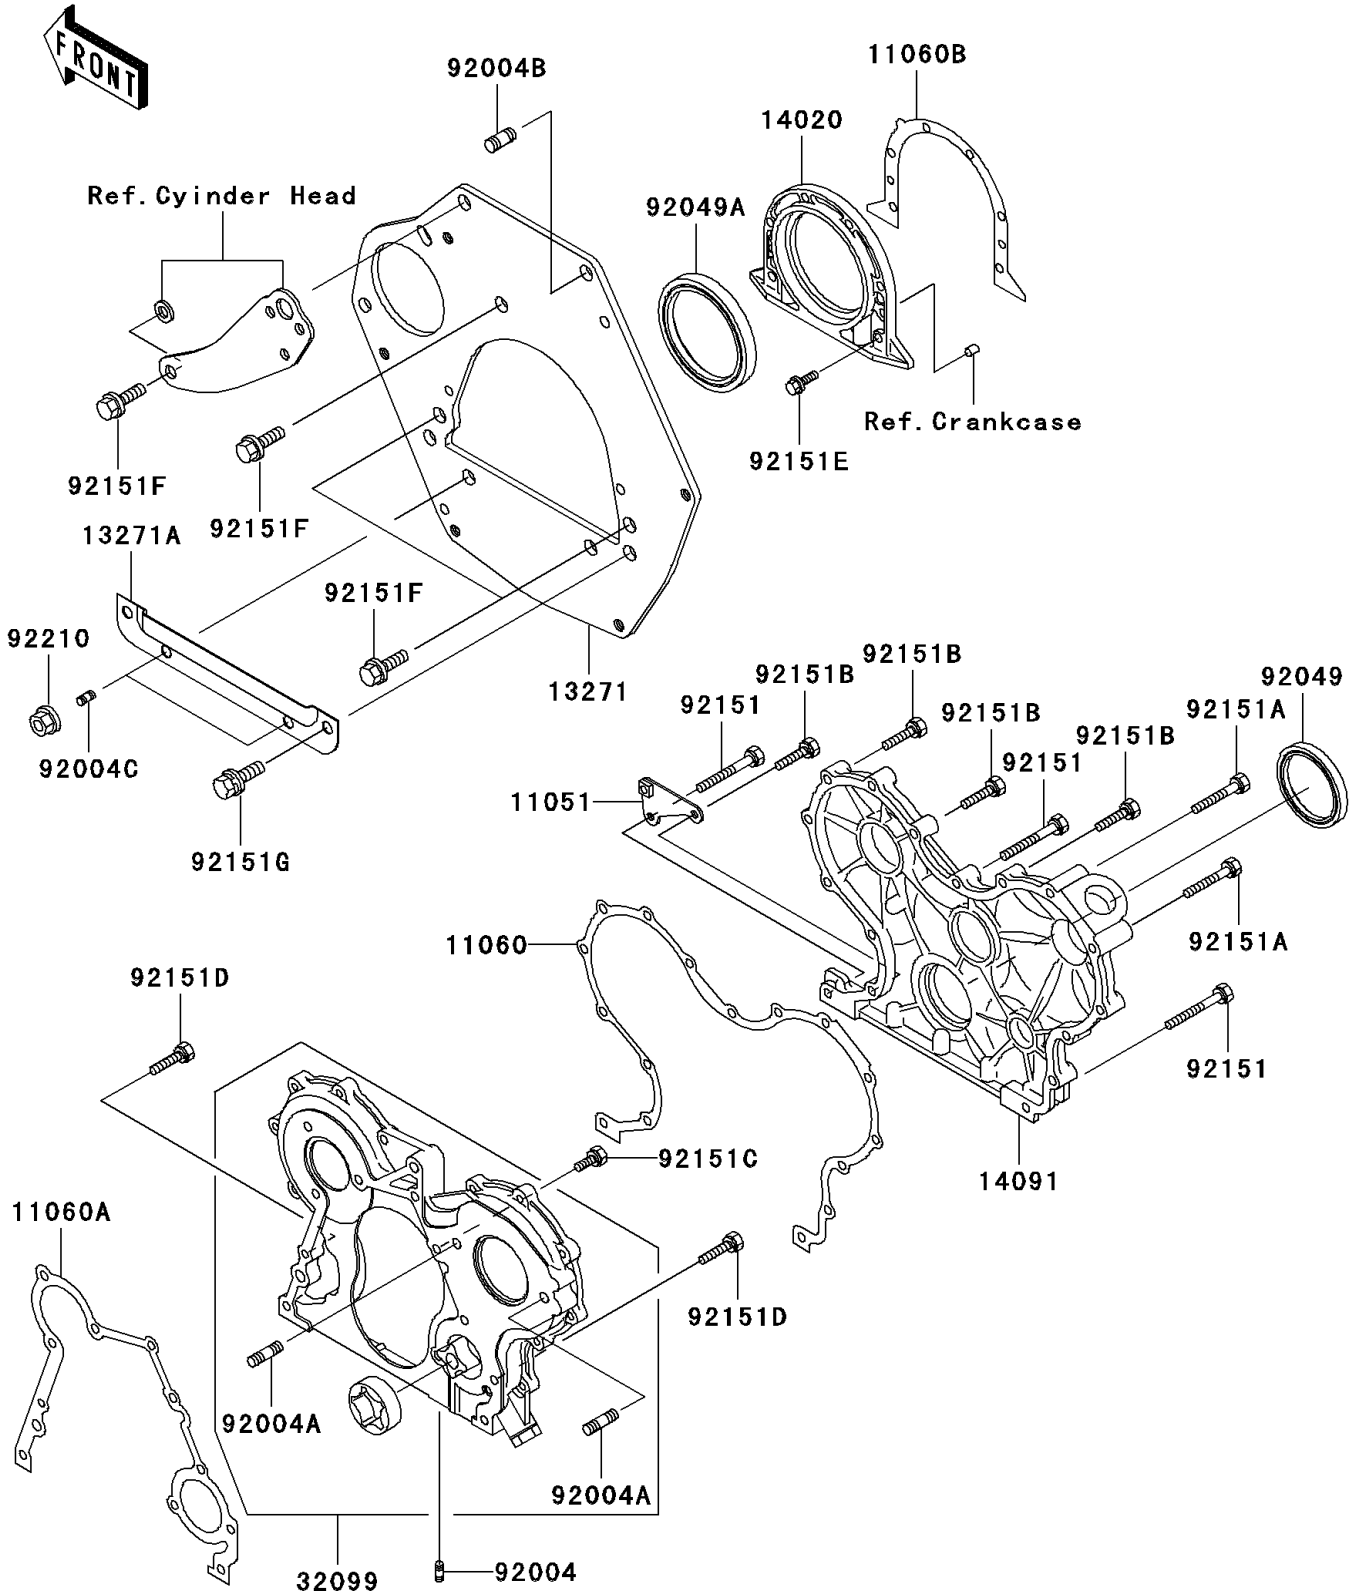

# Mule 3010 Trans4x4 Diesel PARTS DIAGRAM

Engine Cover(s)

E1431

# Mule 3010 Trans4x4 Diesel PARTS LIST

Engine Cover(s)

ITEM NAME	PART NUMBER	QUANTITY
-----------	-------------	----------