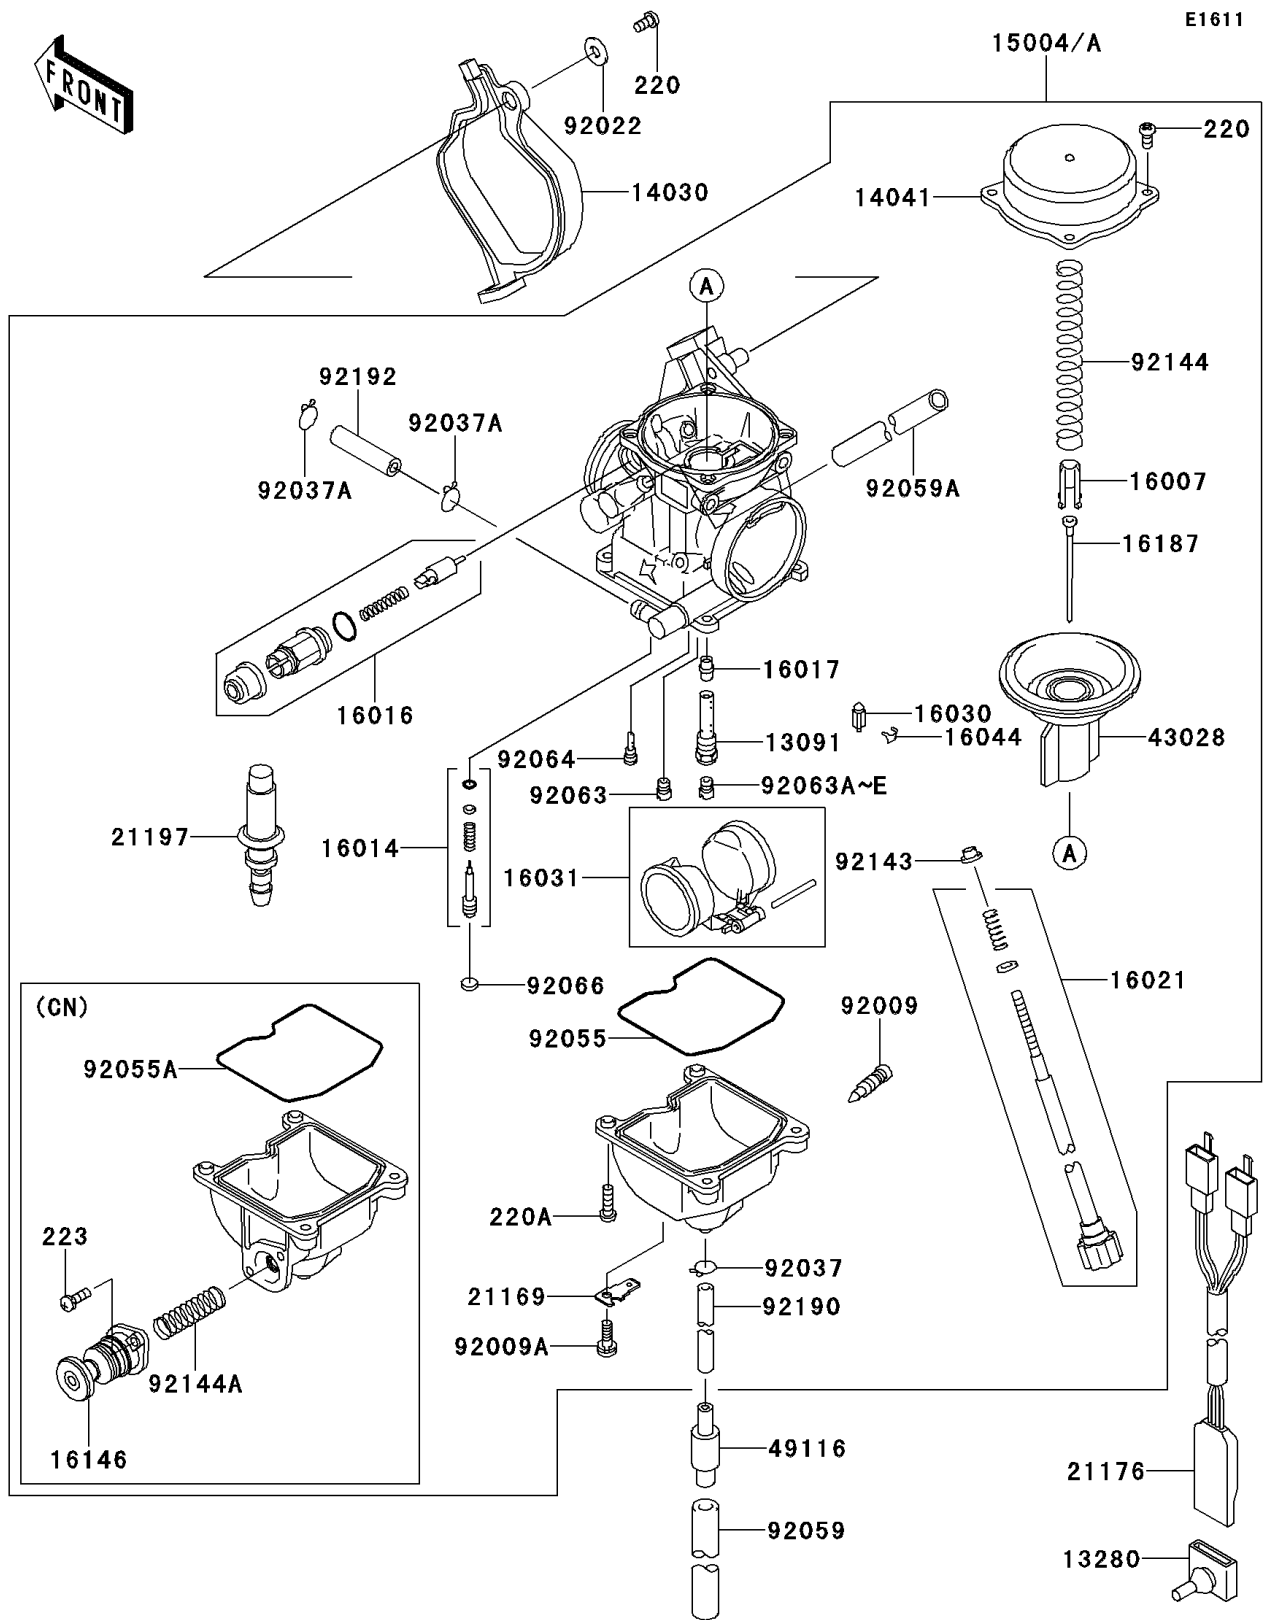

2013 PRAIRIE[®] 360 4x4 PARTS DIAGRAM

Carburetor

2013 PRAIRIE® 360 4x4 PARTS LIST

Carburetor

ITEM NAME	PART NUMBER	QUANTITY
HOLDER,NEEDLE JET (Ref # 13091)	13091-1914	1
HOLDER,CARBURETOR (Ref # 13280)	13280-1253	1
COVER-CARBURETOR (Ref # 14030)	14030-1054	1
COVER-COMP,MIXING,INSIDE (Ref # 14041)	14041-1061	1
SEAT-SPRING,VALVE (Ref # 16007)	16007-1134	1
SCREW-PILOT AIR (Ref # 16014)	16014-1081	1
PLUNGER,STARTER (Ref # 16016)	16016-1101	1
JET-NEEDLE,#6 (Ref # 16017)	16017-1254	1
SCREW-THROTTLE STOP (Ref # 16021)	16021-1242	1
VALVE-FLOAT (Ref # 16030)	16030-1007	1
FLOAT (Ref # 16031)	16031-1077	1
CLAMP,FLOAT VALVE (Ref # 16044)	16044-007	1
NEEDLE-JET,N2LQ (Ref # 16187)	16187-1236	1
TERMINAL (Ref # 21169)	21169-1072	1
SENSOR,CARBURETOR (Ref # 21176)	21176-1111	1
HEATER (Ref # 21197)	21197-1006	1
DIAPHRAGM,VALVE (Ref # 43028)	43028-1081	1
VALVE-ASSY (Ref # 49116)	49116-1126	1
SCREW,DRAIN,6X0.75 (Ref # 92009)	92009-1551	1
SCREW (Ref # 92009A)	92009-1713	1
WASHER,5.2X13X1 (Ref # 92022)	92022-1380	1
CLAMP,TUBE (Ref # 92037)	92037-1201	1
CLAMP,TUBE (Ref # 92037A)	92037-1531	2
TUBE,7X10X100 (Ref # 92059)	92059-1736	1
TUBE,6.5X9.5X320 (Ref # 92059A)	92059-1861	1
JET-MAIN,#90 (Ref # 92063)	92063-1003	1
JET-MAIN,#150 (Ref # 92063A)	92063-1330	1
JET-MAIN,#152 (Ref # 92063B)	92063-1331	1
JET-MAIN,#155 (Ref # 92063C)	92063-1332	1