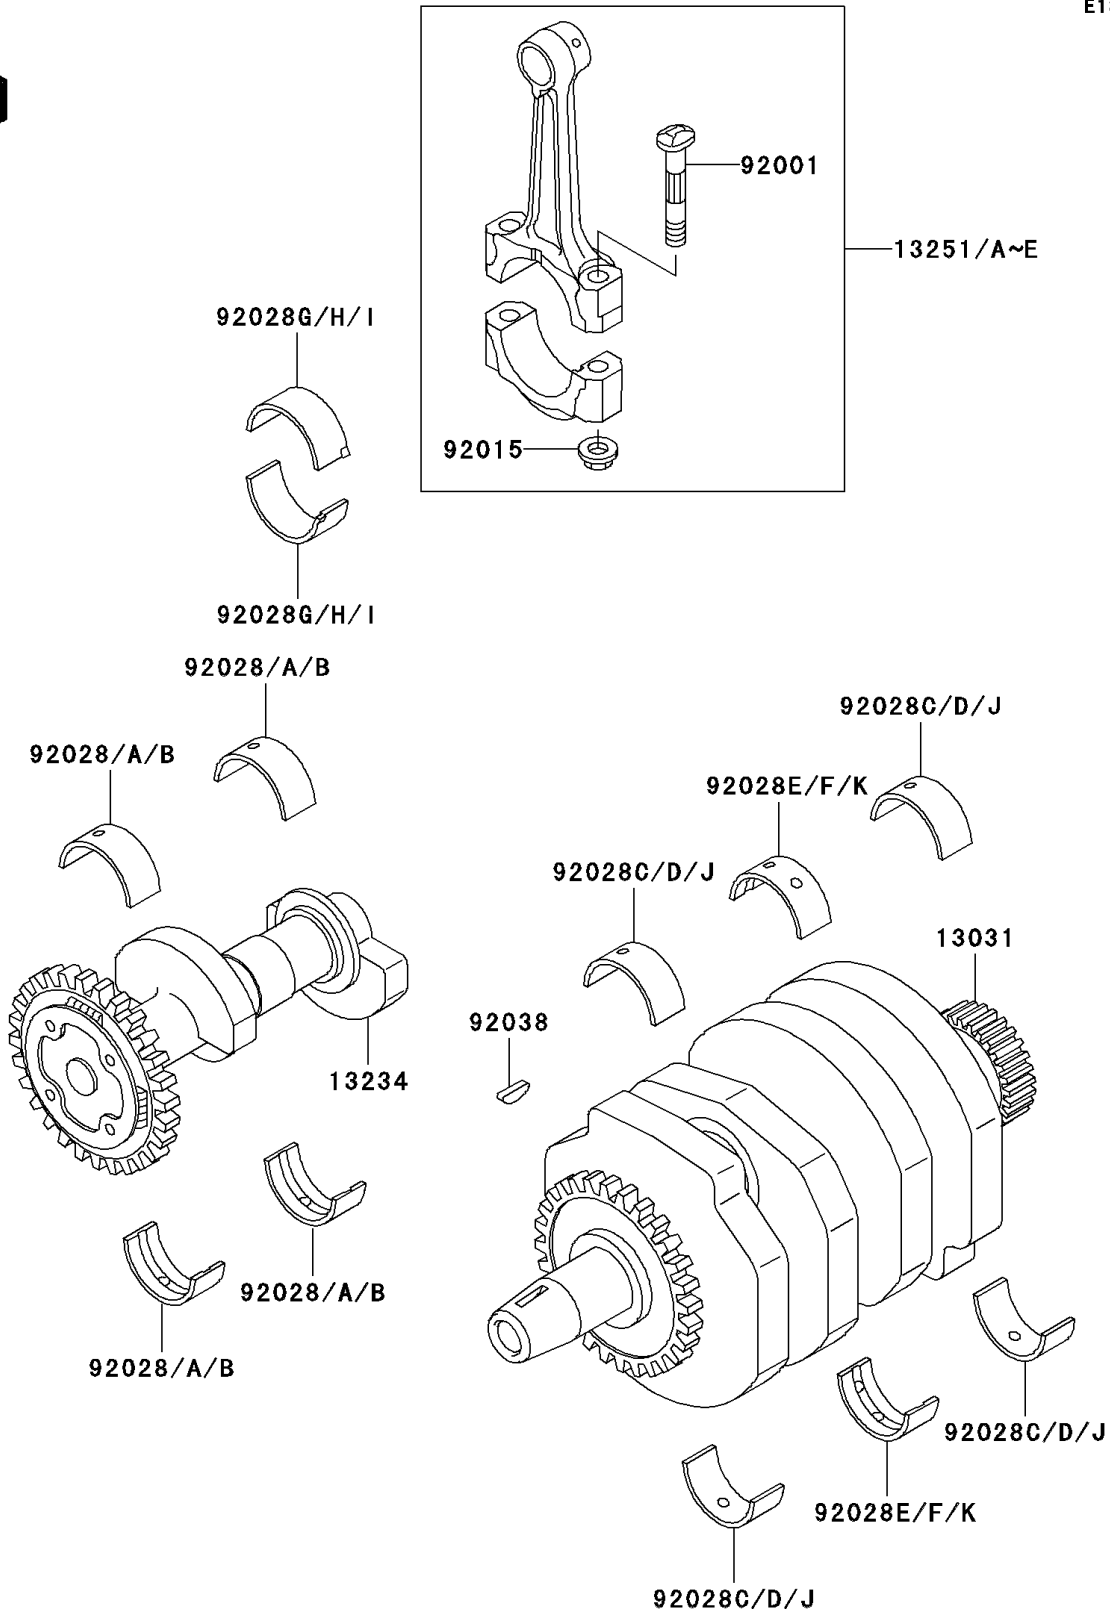

2005 Ninja® 250R PARTS DIAGRAM

Crankshaft

E1321

2005 Ninja® 250R PARTS LIST

Crankshaft

ITEM NAME	PART NUMBER	QUANTITY
CRANKSHAFT-COMP (Ref # 13031)	13031-1247	1
SHAFT-COMP,BALANCER (Ref # 13234)	13234-1098	1
ROD-ASSY-CONNECTING,F (Ref # 13251)	13251-1083-FF	2
ROD-ASSY-CONNECTING,G (Ref # 13251A)	13251-1083-GG	2
ROD-ASSY-CONNECTING,H (Ref # 13251B)	13251-1083-HH	2
ROD-ASSY-CONNECTING,I (Ref # 13251C)	13251-1083-II	2
ROD-ASSY-CONNECTING,J (Ref # 13251D)	13251-1083-JJ	2
ROD-ASSY-CONNECTING,K (Ref # 13251E)	13251-1083-KK	2
BOLT,CONNECTING ROD,7MM (Ref # 92001)	92001-1793	4
NUT,CONNECTING ROD,7MM (Ref # 92015)	92015-1527	4
BUSHING,BALANCER,BLUE (Ref # 92028)	92028-1422	4
BUSHING,BALANCER,BLACK (Ref # 92028A)	92028-1423	AR
BUSHING,BALANCER,BROWN (Ref # 92028B)	92028-1424	AR
BUSHING,CRANKSHAFT,BLUE (Ref # 92028C)	92028-1486	AR
BUSHING,CRANKSHAFT,BLACK (Ref # 92028D)	92028-1487	AR
BUSHING,CRANKSHAFT,BLUE (Ref # 92028E)	92028-1489	AR
BUSHING,CRANKSHAFT,BLACK (Ref # 92028F)	92028-1490	AR
BUSHING,CONNECTING ROD,BLUE (Ref # 92028G)	92028-1492	AR
BUSHING,CONNECTING ROD,BLACK (Ref # 92028H)	92028-1493	AR
BUSHING,CONNECTING ROD,BROWN (Ref # 92028I)	92028-1494	AR
BUSHING,CRANKSHAFT,YELLOW (Ref # 92028J)	92028-1582	AR
BUSHING,CRANKSHAFT,YELLOW (Ref # 92028K)	92028-1586	AR
KEY,WOODRUFF (Ref # 92038)	92038-001	1