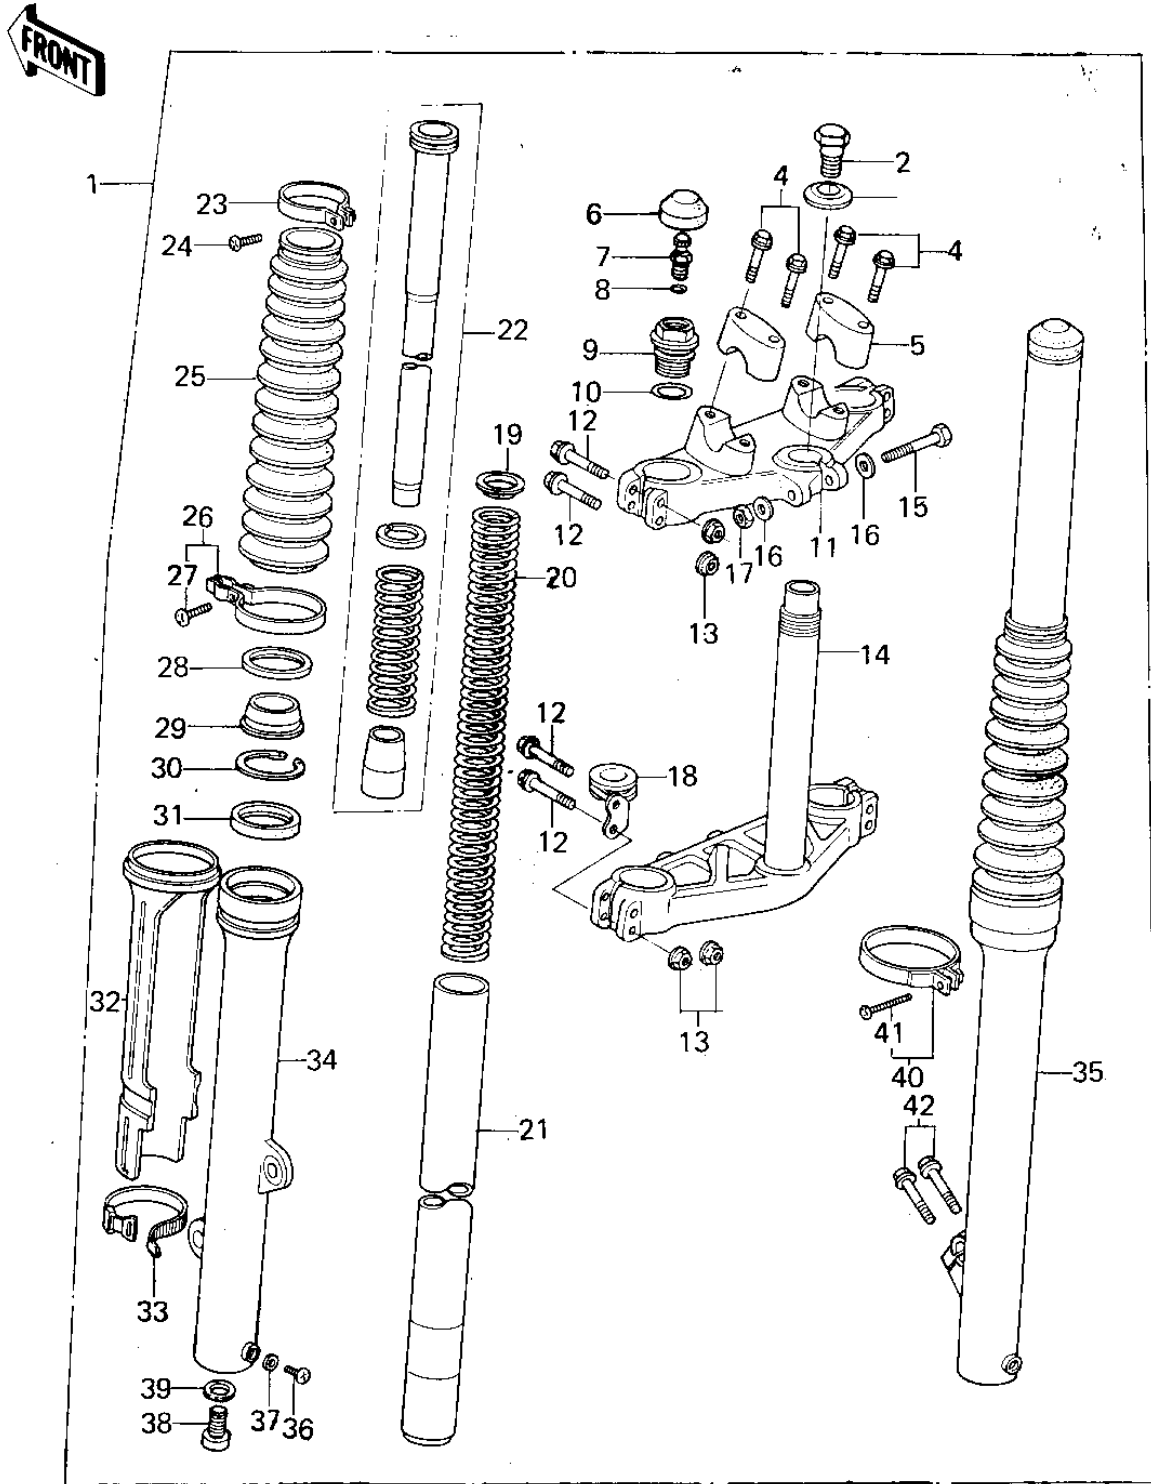

1978 KX250-A4 PARTS DIAGRAM

FRONT FORK (KX250-A5) (78-79)

1978 KX250-A4 PARTS LIST

FRONT FORK (KX250-A5) (78-79)

ITEM NAME	PART NUMBER	QUANTITY
FORK-FRONT (Ref # 1)	44001-1080	1
BOLT,FORK TOP (Ref # 2)	44041-065	1
WASHER (Ref # 3)	44043-052	1
BOLT,HEX HEAD,8X35 (Ref # 4)	92001-1059	4
HOLDER,HANDLE BAR (Ref # 5)	46012-1003	2
CAP,RUBBER,FORK TOP (Ref # 6)	44029-1009	2
VALVE ASSY,AIR (Ref # 7)	16126-1003	2
"0" RING,AIR VALVE (Ref # 8)	92055-1018	2
CAP,FORK TOP (Ref # 9)	44029-1008	2
"0" RING,FORK TOP CAP (Ref # 10)	92055-1050	2
HEAD,STEERING STEM (Ref # 11)	44039-1022	1
BOLT,HEX HEAD,8X53 (Ref # 12)	92001-1060	8
NUT,8M/M (Ref # 13)	44007-1002	8
STEM,STEERING (Ref # 14)	44037-1026	1
BOLT,HEX HEAD,8X57 (Ref # 15)	92001-1141	1
WASHER PLAIN 8MM (Ref # 16)	410B0800	2
NUT,LOCK,8MM (Ref # 17)	92015-1124	1
CLAMP,CABLE (Ref # 18)	92072-1027	1
GUIDE,FORK SPRING (Ref # 19)	44028-1003	2
SPRING,FORK INNER (Ref # 20)	44026-1027	2
TUBE,FORK INNER (Ref # 21)	44013-1018	2
CYLINDER-FORK (Ref # 22)	44022-1019	2
BAND,BOOTS (Ref # 23)	92072-1008	2
SCREW-PAN-CROS (Ref # 24)	220B0414	2
BOOT,FORK,L.GREEN (Ref # 25)	49006-1027	2
CLAMP,BOOT,L.H (Ref # 26)	92072-1026	1
SCREW PAN HEAD 6X20 (Ref # 27)	220B0620	1
CASE,DUST SHIELD (Ref # 28)	32099-1010	2
DUST SHIELD,FORK OUT (Ref # 29)	92093-1022	2

1978 KX250-A4 PARTS LIST

FRONT FORK (KX250-A5) (78-79)

ITEM NAME	PART NUMBER	QUANTITY
SNAP RING,FORK OUT TU (Ref # 30)	92033-1035	2
OIL SEAL,FORK OUT TUB (Ref # 31)	92049-1042	2
GUARD,FORK (Ref # 32)	55020-1022	2
BAND,BOOTS (Ref # 33)	92072-1009	2
TUBE,LH,FORK OUTER (Ref # 34)	44005-1021	1
TUBE,RH,FORK OUTER (Ref # 35)	44006-1021	1
SCREW PAN HEAD 4X8 (Ref # 36)	220B0408	2
GASKET FORK DRAIN PLG (Ref # 37)	44045-002	2
BOLT,FORK CYLINDER (Ref # 38)	92001-1186	2
GASKET,FORK CYLINDER (Ref # 39)	11009-1127	2
CLAMP,BOOT,R.H (Ref # 40)	92072-1025	1
SCREW PAN HEAD 4X25 (Ref # 41)	220B0425	1
BOLT,HEX HEAD,8X25 (Ref # 42)	92001-1058	2