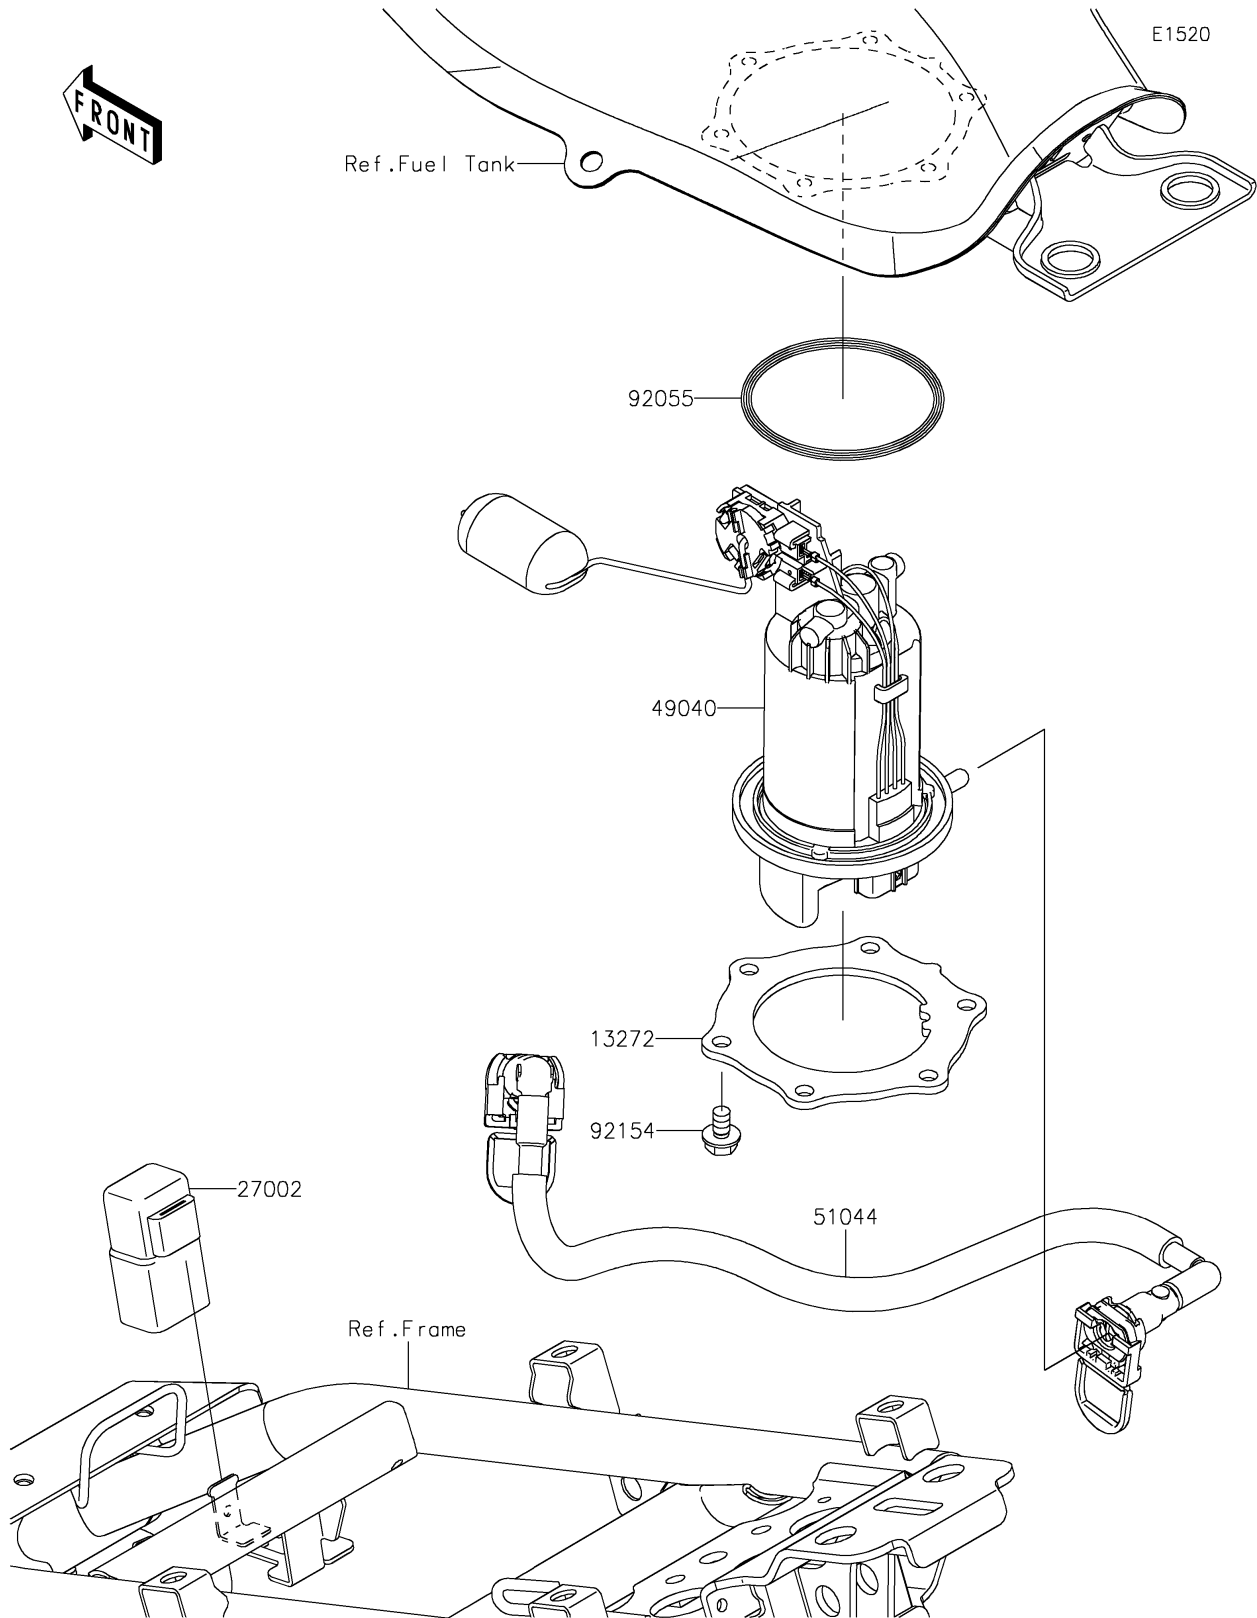

2022 Z125 PRO PARTS DIAGRAM

Fuel Pump

2022 Z125 PRO PARTS LIST

Fuel Pump

ITEM NAME	PART NUMBER	QUANTITY
PLATE,FUEL PUMP (Ref # 13272)	13272-1957	1
RELAY-ASSY (Ref # 27002)	27002-1086	1
PUMP-FUEL (Ref # 49040)	49040-0774	1
TUBE-ASSY (Ref # 51044)	51044-0805	1
RING-O,66.6X3.5 (Ref # 92055)	92055-0838	1
BOLT,FLANGED,6X12 (Ref # 92154)	92154-2335	6