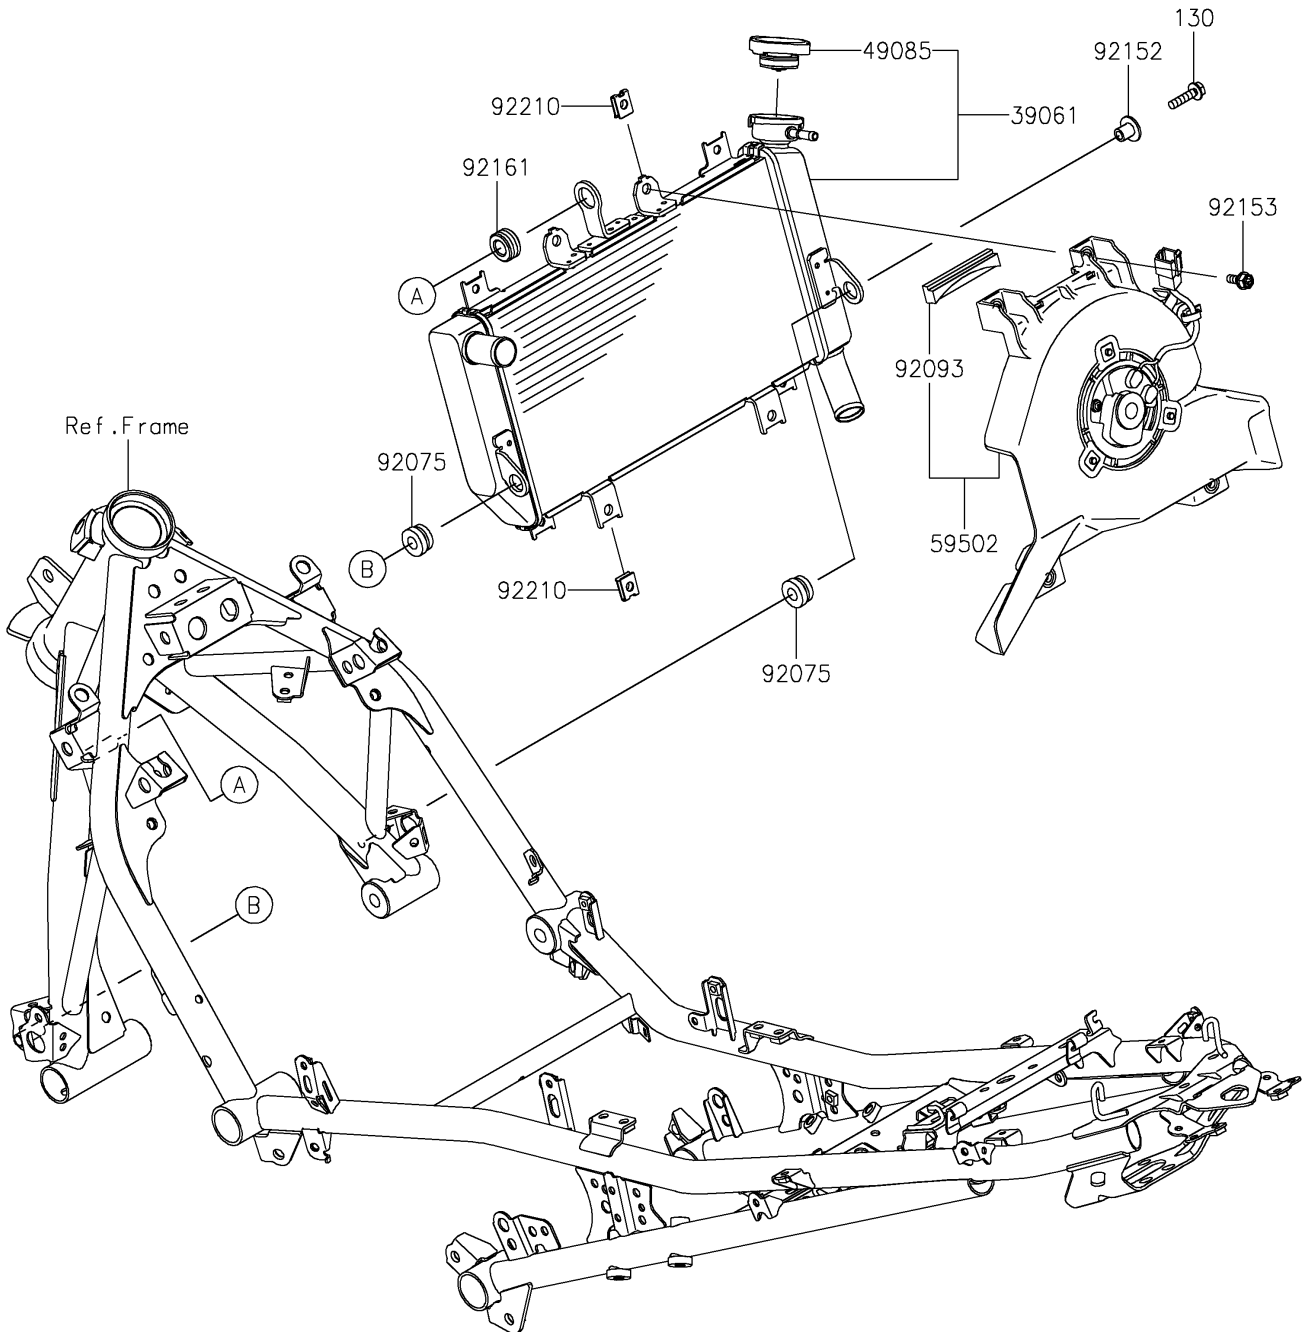

2023 Ninja[®] 400 ABS PARTS DIAGRAM

Radiator

E3032

2023 Ninja® 400 ABS PARTS LIST

Radiator

ITEM NAME	PART NUMBER	QUANTITY
RADIATOR-ASSY (Ref # 39061)	39061-0751	1
CAP-ASSY-PRESSURE (Ref # 49085)	49085-0006	1
FAN-ASSY (Ref # 59502)	59502-0624	1
DAMPER,RUBBER (Ref # 92075)	92075-1123	2
SEAL (Ref # 92093)	92093-0713	1
COLLAR (Ref # 92152)	92152-2852	1
BOLT (Ref # 92153)	92153-0531	4
DAMPER (Ref # 92161)	92161-2080	1
NUT (Ref # 92210)	92210-1323	4
BOLT-FLANGED,6X25 (Ref # 130)	130CB0625	1