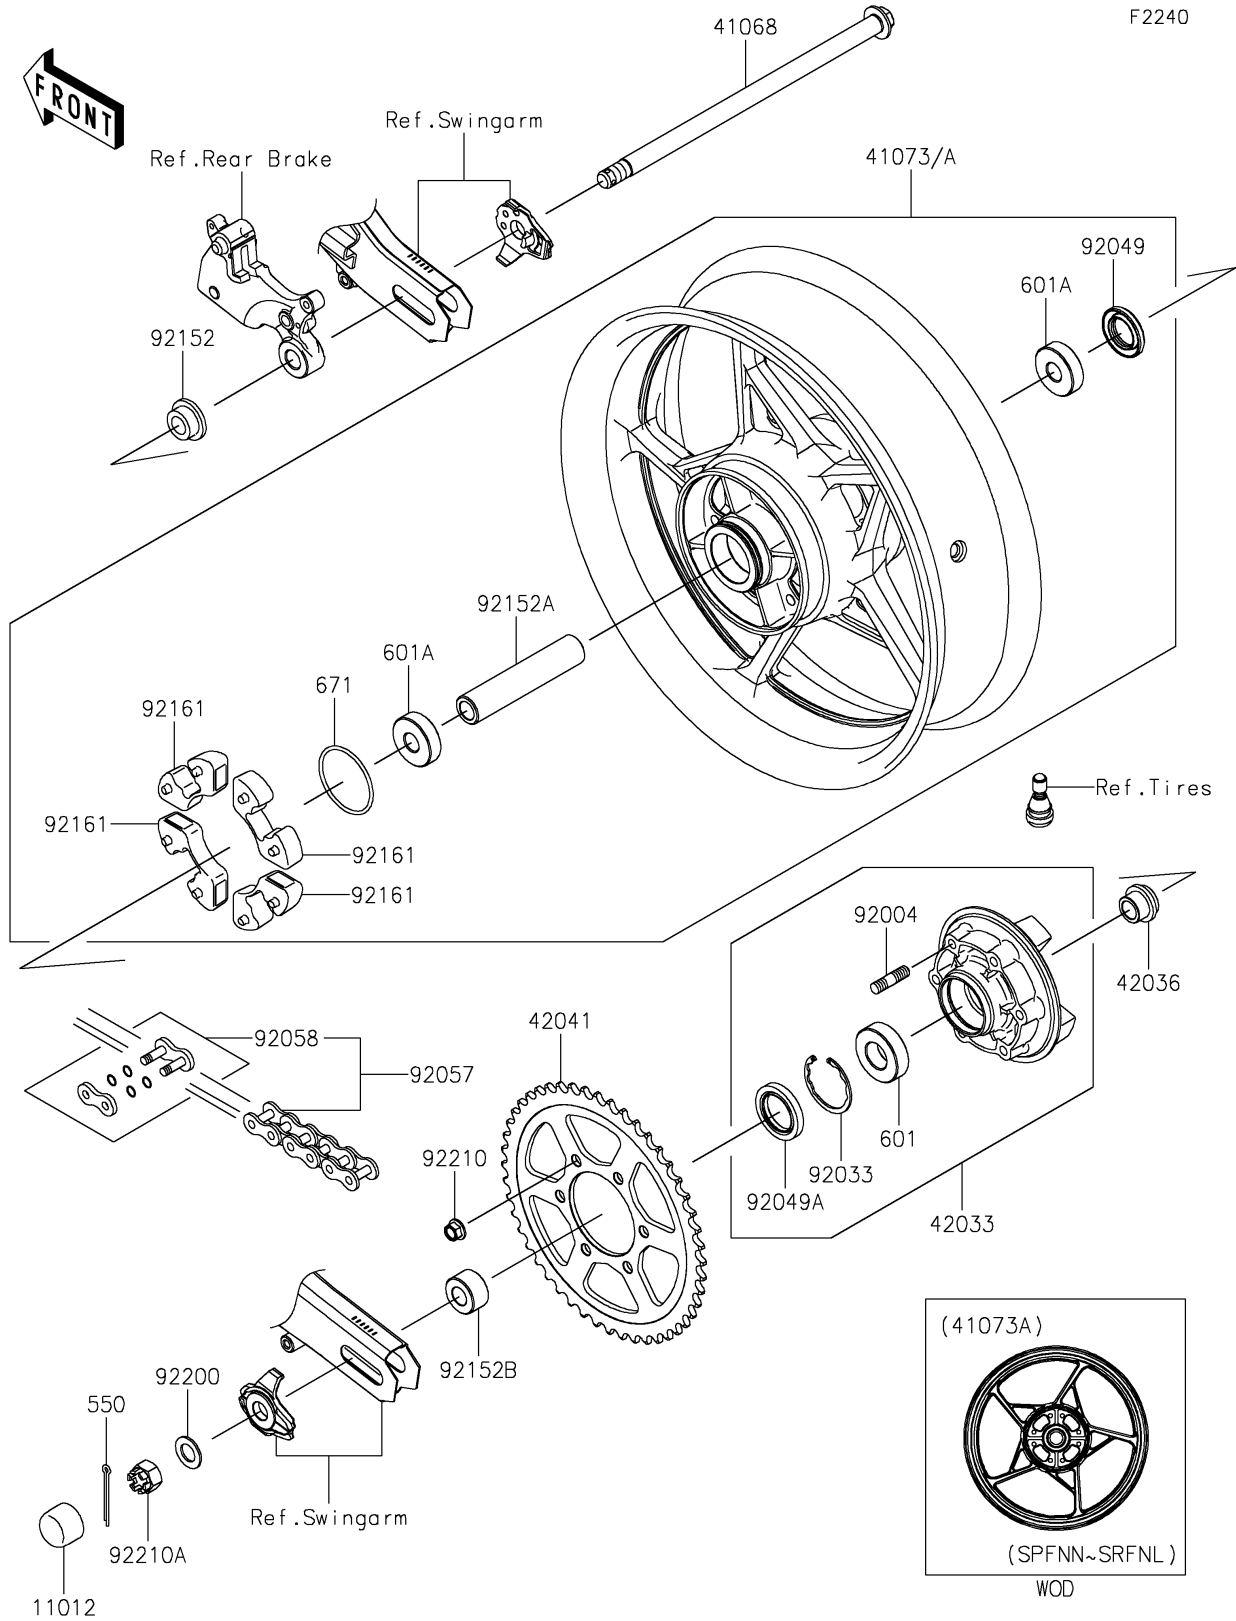

# 2023 Ninja® ZX-4RR PARTS DIAGRAM

## Rear Wheel/Chain

### Rear Wheel/Chain

ITEM NAME	PART NUMBER	QUANTITY
CAP,AXLE NUT (Ref # 11012)	11012-1592	1
AXLE,RR (Ref # 41068)	41068-0652	1
WHEEL-ASSY,RR,G.BLACK (Ref # 41073A)	41073-0833-QT	1
COUPLING-ASSY,RR HUB (Ref # 42033)	42033-0570	1
SLEEVE (Ref # 42036)	42036-0874	1
SPROCKET-HUB,48T (Ref # 42041)	42041-0178	1
STUD,10X19 (Ref # 92004)	92004-0048	6
RING-SNAP,52MM (Ref # 92033)	92033-1043	1
SEAL-OIL,27X47X7 (Ref # 92049)	92049-0802	1
SEAL-OIL (Ref # 92049A)	92049-1287	1
CHAIN,DRIVE,DID520VM5X114L (Ref # 92057)	92057-0904	1
JOINT-CHAIN (Ref # 92058)	92058-0088	1
COLLAR,17X28(38)X15 (Ref # 92152)	92152-0844	1
COLLAR,25X27.2X133 (Ref # 92152A)	92152-2873	1
COLLAR,17X35X19.5 (Ref # 92152B)	92152-2876	1
DAMPER,SHOCK,RR HUB (Ref # 92161)	92161-0303	4
WASHER,17.3X30X2 (Ref # 92200)	92200-1916	1
NUT,LOCK,FLANGED,10MM (Ref # 92210)	92210-0276	6
NUT,CASTLE,16X19 (Ref # 92210A)	92210-1585	1
PIN-COTTER,4.0X35 (Ref # 550)	550AA4035	1
BEARING-BALL (Ref # 601)	601B6205UU	1
BEARING-BALL,6303LLUC3/2ASU68 (Ref # 601A)	601B6303UU	2
O RING,60MM (Ref # 671)	671B2560	1