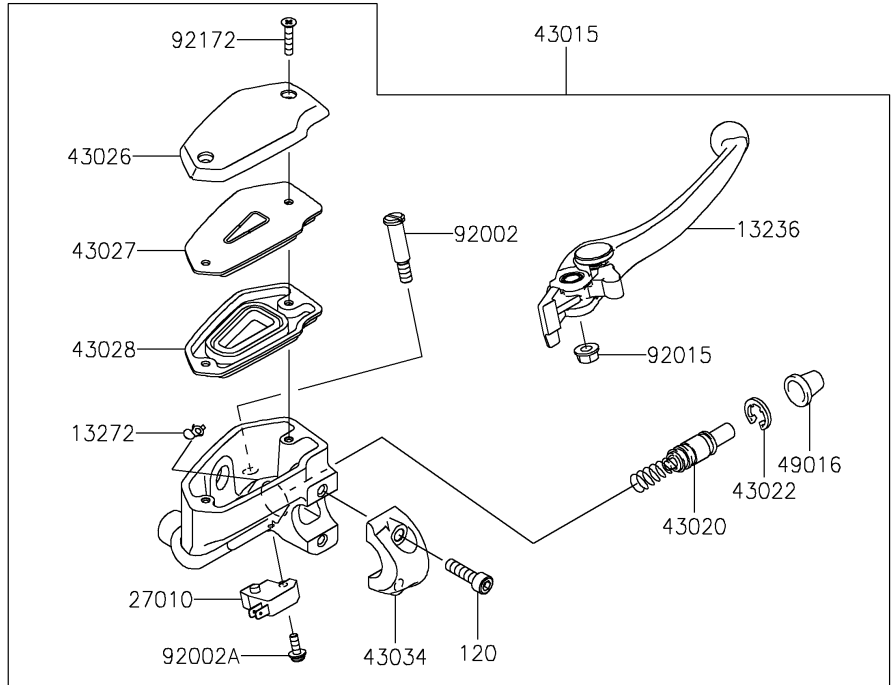

# 2023 Ninja® ZX-4RR PARTS DIAGRAM

## Front Master Cylinder

F2291

### Front Master Cylinder

ITEM NAME	PART NUMBER	QUANTITY
LEVER-COMP (Ref # 13236)	13236-0860	1
PLATE (Ref # 13272)	13272-0573	1
ROTOR,SENSOR,FR (Ref # 21007)	21007-0671	1
SENSOR,SPEED,FR (Ref # 21176)	21176-0925	1
SWITCH,BRAKE (Ref # 27010)	27010-0762	1
CYLINDER-ASSY-MASTER,FR (Ref # 43015)	43015-0795	1
PISTON-COMP-BRAKE (Ref # 43020)	43020-0008	1
STOPPER-BRAKE,PISTON (Ref # 43022)	43022-1010	1
CAP-BRAKE (Ref # 43026)	43026-0019	1
PLATE-DIAPHRAGM (Ref # 43027)	43027-0008	1
DIAPHRAGM (Ref # 43028)	43028-0015	1
HOLDER-BRAKE,MASTER-CYLINDER (Ref # 43034)	43034-0050	1
COVER-SEAL,MASTER CYLINDER (Ref # 49016)	49016-1044	1
BOLT,LEVER SET,BLACK (Ref # 92002)	92002-1322	1
BOLT,SCREW,4X12 (Ref # 92002A)	92002-1323	1
NUT,FLANGED,6MM (Ref # 92015)	92015-1528	1
BOLT,SOCKET,6X12 (Ref # 92154)	92154-2355	1
BOLT,SOCKET,5X10 (Ref # 92154A)	92154-2801	3
SCREW,4X20 (Ref # 92172)	92172-0320	2
CLAMP,HOSE&SENSOR LINE (Ref # 92173)	92173-1613	4
CLAMP (Ref # 92173A)	92173-2175	1
CLAMP (Ref # 92173B)	92173-2193	1
CLAMP (Ref # 92173C)	92173-2522	1
BOLT-SOCKET,6X22 (Ref # 120)	120CB0622	2
BOLT-FLANGED-SMALL,6X12 (Ref # 132)	132BA0612	1
BOLT-FLANGED-SMALL,6X18 (Ref # 132A)	132BC0618	1