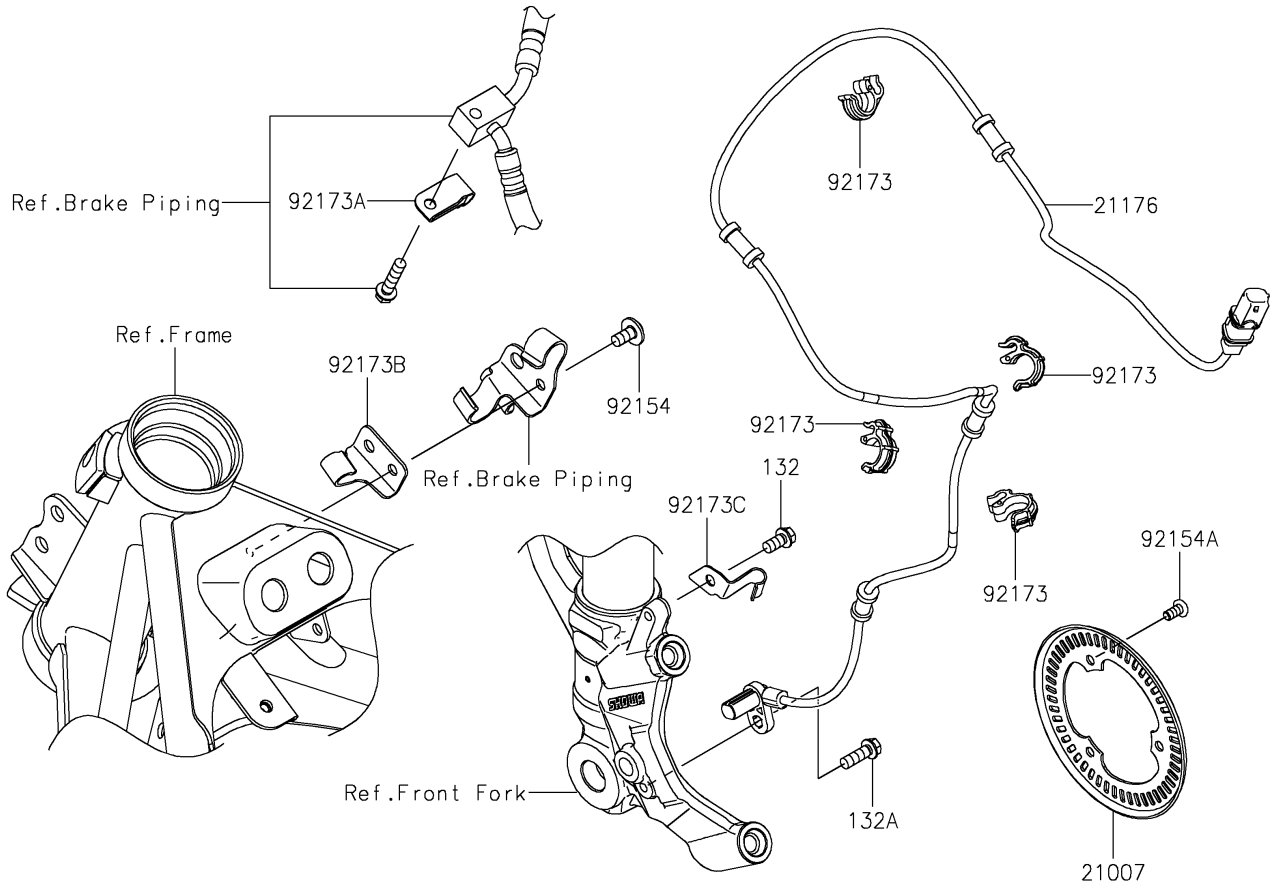

# 2023 Ninja® ZX-4RR PARTS DIAGRAM

## Front Master Cylinder

F2291

## 2023 Ninja® ZX-4RR PARTS LIST

### Front Master Cylinder

ITEM NAME	PART NUMBER	QUANTITY
LEVER-COMP (Ref # 13236)	13236-0860	1
PLATE (Ref # 13272)	13272-0573	1
ROTOR,SENSOR,FR (Ref # 21007)	21007-0671	1
SENSOR,SPEED,FR (Ref # 21176)	21176-0925	1
SWITCH,BRAKE (Ref # 27010)	27010-0762	1
CYLINDER-ASSY-MASTER,FR (Ref # 43015)	43015-0795	1
PISTON-COMP-BRAKE (Ref # 43020)	43020-0008	1
STOPPER-BRAKE,PISTON (Ref # 43022)	43022-1010	1
CAP-BRAKE (Ref # 43026)	43026-0019	1
PLATE-DIAPHRAGM (Ref # 43027)	43027-0008	1
DIAPHRAGM (Ref # 43028)	43028-0015	1
HOLDER-BRAKE,MASTER-CYLINDER (Ref # 43034)	43034-0050	1
COVER-SEAL,MASTER CYLINDER (Ref # 49016)	49016-1044	1
BOLT,LEVER SET,BLACK (Ref # 92002)	92002-1322	1
BOLT,SCREW,4X12 (Ref # 92002A)	92002-1323	1
NUT,FLANGED,6MM (Ref # 92015)	92015-1528	1
BOLT,SOCKET,6X12 (Ref # 92154)	92154-2355	1
BOLT,SOCKET,5X10 (Ref # 92154A)	92154-2801	3
SCREW,4X20 (Ref # 92172)	92172-0320	2
CLAMP,HOSE&SENSOR LINE (Ref # 92173)	92173-1613	4
CLAMP (Ref # 92173A)	92173-2175	1
CLAMP (Ref # 92173B)	92173-2193	1
CLAMP (Ref # 92173C)	92173-2522	1
BOLT-SOCKET,6X22 (Ref # 120)	120CB0622	2
BOLT-FLANGED-SMALL,6X12 (Ref # 132)	132BA0612	1
BOLT-FLANGED-SMALL,6X18 (Ref # 132A)	132BC0618	1