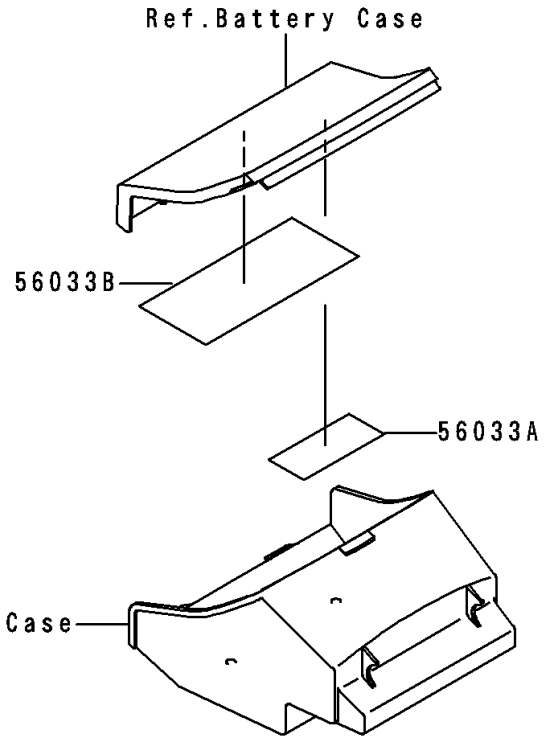

2000 ZRX1100 PARTS DIAGRAM

Labels

F2860

2000 ZRX1100 PARTS LIST

Labels

ITEM NAME	PART NUMBER	QUANTITY
LABEL-MANUAL,CHAIN (Ref # 56033)	56033-1067	1
LABEL-MANUAL,OIL&OIL FILTER (Ref # 56033A)	56033-1074	1
LABEL-MANUAL,DAILY SAFETY (Ref # 56033B)	56033-1113	1
LABEL-SPECIFICATION,TIRE&LOAD (Ref # 56037)	56037-1798	1
LABEL-WARNING,STORAGE (Ref # 56070)	56070-1139	1
LABEL-WARNING,BREAK IN CAUTION (Ref # 56040)	56040-1007	1