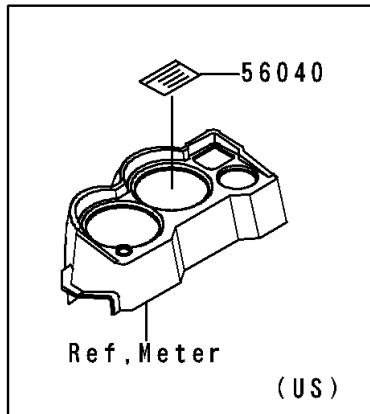

2000 ZRX1100 PARTS DIAGRAM

Labels

F2860

2000 ZRX1100 PARTS LIST

Labels

ITEM NAME	PART NUMBER	QUANTITY
LABEL-MANUAL,CHAIN (Ref # 56033)	56033-1067	1
LABEL-MANUAL,OIL&OIL FILTER (Ref # 56033A)	56033-1074	1
LABEL-MANUAL,DAILY SAFETY (Ref # 56033B)	56033-1113	1
LABEL-SPECIFICATION,TIRE&LOAD (Ref # 56037)	56037-1798	1
LABEL-WARNING,STORAGE (Ref # 56070)	56070-1139	1
LABEL-WARNING,BREAK IN CAUTION (Ref # 56040)	56040-1007	1